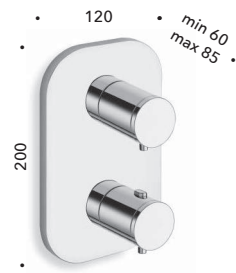

**CRIXT651 | CRIXT652
CRIXT653**

Set da esterno per miscelatore termostatico doccia/vasca CRICS800 con valvola d'arresto 1, 2 o 3 uscite e piastra in metallo

Thermostatic shower/bath mixer external parts for CRICS800 with 1, 2 or 3 outlet shut-off valve and metal plate