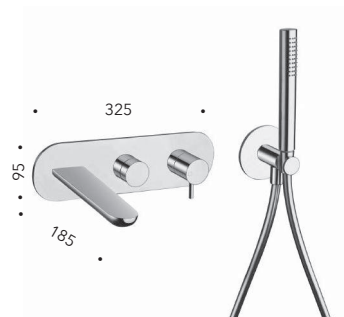

CRIQE102 | CRIQE103

Set da esterno per miscelatore monocomando doccia/vasca CRICS100 (comando destro) - CRICS101 (comando sinistro) con deviatore 2/3 uscite, doccetta anticalcare in ottone, flessibile LONG LIFE e piastra in metallo

Bath/shower mixer external parts for CRICS100 (right side) - CRICS101 (left side) with 2/3 outlet diverter, LONG LIFE flexible hose, brass anti-lime hand shower and metal plate

Set da esterno per miscelatore monocomando doccia CRICS535 con piastra in metallo

Shower mixer external parts for CRICS535 with metal plate

Set da esterno per miscelatore monocomando doccia/vasca CRICS535 con deviatore 2 uscite e piastra in metallo

Bath/shower mixer external parts for CRICS535 with 2 outlet diverter and metal plate

Miscelatore monocomando per bidet con scarico Up&Down da 1"1/4

Bidet mixer with 1"1/4 Up&Down waste