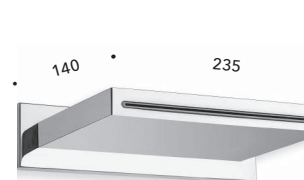

*50 x 50 cm square anti-lime showerhead with built-in waterfall flow and ceiling mounting system*

**CRIBD321**

Bocca erogazione a cascata da 20 cm per parete

*20 cm wall mounting waterfall spout*