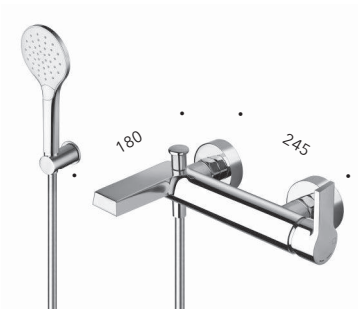

CRIOG180

Miscelatore monocomando per vasca esterno con flessibile LONG LIFE e doccia 3 funzioni anticalcare
External bath mixer with LONG LIFE flexible hose and anti-lime 3 functions hand shower

Set da esterno per miscelatore monocomando doccia/vasca CRICS535 con deviatore 2 uscite e piastra in ABS
Bath/shower mixer external parts for CRICS535 with 2 outlet diverter and ABS cover plate

Set da esterno per miscelatore monocomando doccia/vasca CRICS535 con deviatore 2 uscite e piastra in ABS
Bath/shower mixer external parts for CRICS535 with 2 outlet diverter and ABS cover plate

Set da esterno per miscelatore monocomando doccia da incasso con piastra in metallo
Complete concealed shower mixer with metal plate