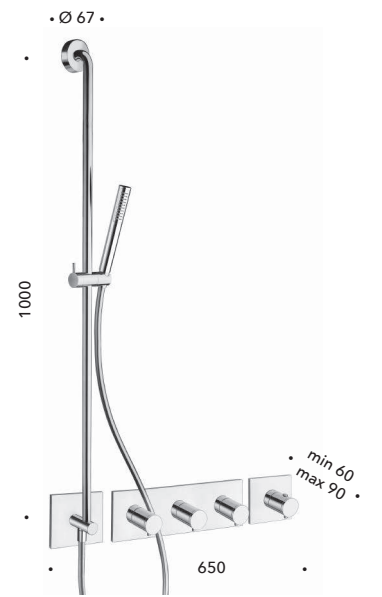

CRIXT768

Set da esterno per miscelatore termostatico CRICS719 con saliscendi, doccetta anticalcare, flessibile LONG LIFE e piastra in metallo

Thermostatic mixer external parts for CRICS719 with sliding bar, anti-lime hand shower, LONG LIFE flexible hose and metal plate