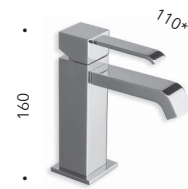

Quadri

CRISTINA Design Lab

Contemporary Collection

LAVABO - BIDET
WASHBASIN - BIDET

CRIQM220

Miscelatore monocomando REGULAR per lavabo con scarico Up&Down da 1"1/4

Basin mixer REGULAR with 1"1/4 Up&Down waste