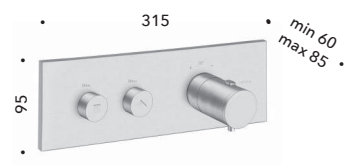

THERMO UP

I comandi termostatici THERMO UP gestiscono l'uscita dell'acqua attraverso semplici pulsanti. Oltre all'apertura e alla chiusura dell'erogazione, i pulsanti ruotando regolano la portata dell'acqua. L'intera gamma THERMO UP offre la possibilità di combinare contemporaneamente le diverse uscite d'acqua.

The THERMO UP thermostatic dials allow to control the water by simply pressing the buttons. The push buttons do not only turn water on and off, but also control the flow when you turn them. The different outlet options can be combined and used simultaneously in all the products of the THERMO UP collection.

CRIXX712

Set da esterno per miscelatore termostatico CRICS812

Thermostatic mixer external parts for CRICS812