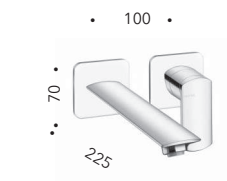

CRIPF259

Set da esterno miscelatore monocomando lavabo LARGE per CRICS200 (comando destro) con scarico Up&Down da 1"1/4 e piastra in metallo

Wall mounted basin mixer LARGE external parts for CRICS200 (right side) with 1"1/4 Up&Down waste and metal plate