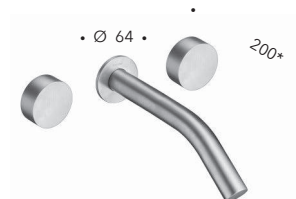

CRISX243

Set da esterno miscelatore bicomando lavabo REGULAR per CRICS233 (comandi laterali) - CRICS24 (comando destro) con scarico Up&Down da 1"1/4

Wall mounted basin mixer REGULAR external parts for CRICS233 (side controls) - CRICS234 (right side) with 1"1/4 Up&Down waste