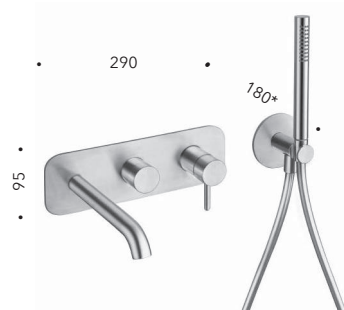

VASCA - DOCCIA
BATH - SHOWER

CRIX102 | CRIX103

Set da esterno per miscelatore monocomando doccia/vasca CRICS100 (comando destro) - CRICS101 (comando sinistro) con deviatore 2/3 uscite, doccetta anticalcare e flessibile LONG LIFE

Bath/shower mixer external parts for CRICS100 (right side) - CRICS101 (left side) with 2/3 outlet diverter, LONG LIFE flexible hose and anti-lime hand shower