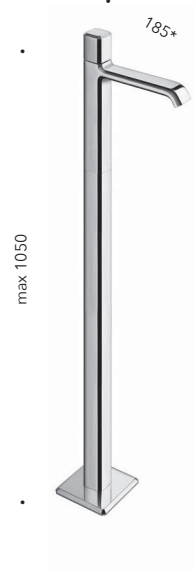

Italy

Design Busetti Garuti Redaelli

Contemporary Collection

LAVABO - BIDET
WASHBASIN - BIDET

CRIIT280

Set da esterno per miscelatore monocomando progressivo lavabo a pavimento CRICS290 con scarico Up&Down da 1"1/4

Floor mounted progressive basin mixer external parts for CRICS290 with 1"1/4 Up&Down waste