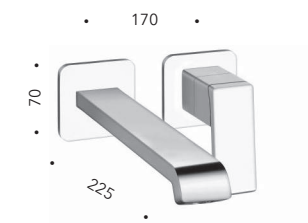

CRIS259

Set da esterno miscelatore monocomando lavabo LARGE per CRICS200 (comando destro) - CRICS201 (comando sinistro) con scarico Up&Down da 1"1/4

Wall mounted basin mixer LARGE external parts for CRICS200 (right side) - CRICS201 (left side) with 1"1/4 Up&Down waste