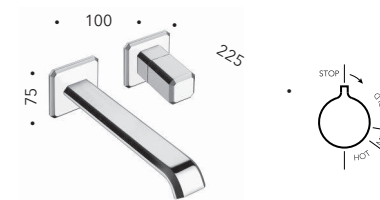

CRIT249

Set da esterno miscelatore monocomando progressivo lavabo LARGE per CRICS200 (comando destro) - CRICS201 (comando sinistro) con scarico Up&Down da 1"1/4

Progressive wall mounted basin mixer LARGE external parts for CRICS200 (right side) - CRICS201 (left side) with 1"1/4 Up&Down waste