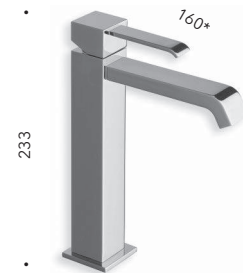

CRIQM227

Miscelatore monocomando MEDIUM per lavabo con scarico Up&Down da 1"1/4

Basin mixer MEDIUM with 1"1/4 Up&Down waste