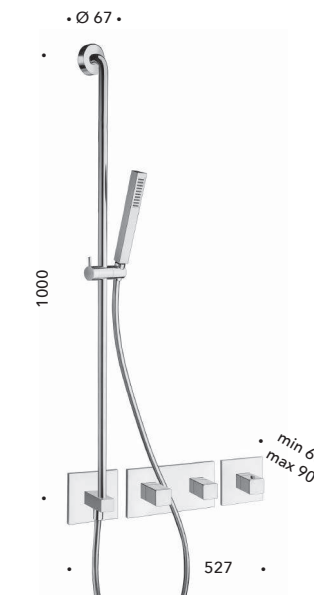

CRIXQ766

Set da esterno per miscelatore termostatico CRICS718 con saliscendi, doccetta anticalcare, flessibile LONG LIFE e piastra in metallo

Thermostatic mixer external parts for CRICS718 with sliding bar, anti-lime hand shower, LONG LIFE flexible hose and metal plate