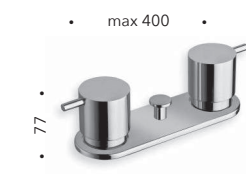

*Deck mounted bath mixer with 2 outlet diverter and metal plate*

**CRITV133**

Miscelatore bicomando per bordo vasca con deviatore 2 uscite e piastra in metallo

*Deck mounted bath mixer with 2 outlet diverter and metal plate*