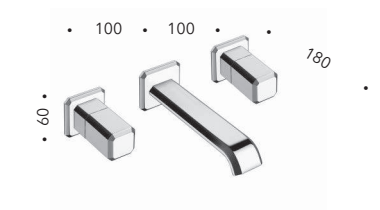

CRIT242

Set da esterno miscelatore bicomando lavabo REGULAR per CRICS233 (comandi laterali) - CRICS234 (comando destro) con scarico Up&Down da 1"1/4

Wall mounted basin mixer REGULAR external parts for CRICS233 (side controls) - CRICS234 (right side) with 1"1/4 Up&Down waste