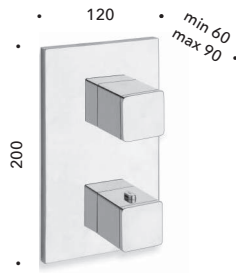

**CRIXQ751 | CRIXQ752
CRIXQ753**

Set da esterno per miscelatore termostatico doccia/vasca CRICS800 con valvola d'arresto 1, 2 o 3 uscite e piastra in metallo

Thermostatic shower/bath mixer external parts for CRICS800 with 1, 2 or 3 outlet shut-off valve and metal plate