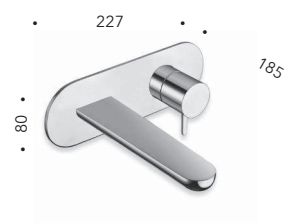

Queen

Design MC2 Architetti Associati

Contemporary Collection

LAVABO - BIDET
WASHBASIN - BIDET

VASCA - DOCCIA
BATH - SHOWER

CRIQE256

Set da esterno miscelatore monocomando lavabo REGULAR per CRICS200 (comando destro) - CRICS201 (comando sinistro) con scarico Up&Down da 1"1/4 e piastra in metallo

Wall mounted basin mixer REGULAR external parts for CRICS200 (right side) - CRICS201 (left side) with 1"1/4 Up&Down waste and metal plate