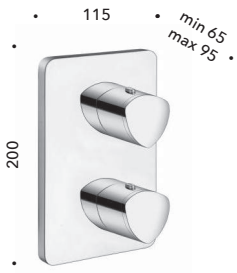

**CRIXF751 | CRIXF752
CRIXF753**

Set da esterno per miscelatore termostatico doccia/vasca CRICS800 con valvola d'arresto 1, 2 o 3 uscite e piastra in metallo

Thermostatic shower/bath mixer external parts for CRICS800 with 1, 2 or 3 outlet shut-off valve and metal plate