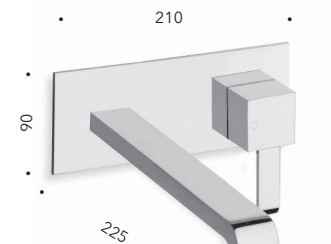

CRIQM258

Set da esterno miscelatore monocomando lavabo LARGE per CRICS200 (comando destro) - CRICS201 (comando sinistro) con scarico Up&Down da 1"1/4 e piastra in metallo

Wall mounted basin mixer LARGE external parts for CRICS200 (right side) - CRICS201 (left side) with 1"1/4 Up&Down waste and metal plate