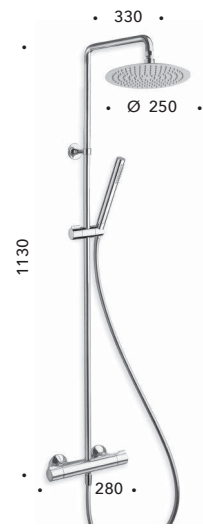

Thermostatic Mixer & Columns

CRITE458

Miscelatore termostatico "corpo freddo" per doccia esterno con maniglie in ABS, colonna girevole, soffione SANDWICH SPECIAL ø 25 cm, doccetta anticalcare con supporto scorrevole e flessibile LONG LIFE

"Cold touch" external thermostatic shower mixer with ABS handle, turning column pipe, ø 25 cm SANDWICH SPECIAL overhead shower, anti-lime hand shower with slide rail and LONG LIFE flexible hose