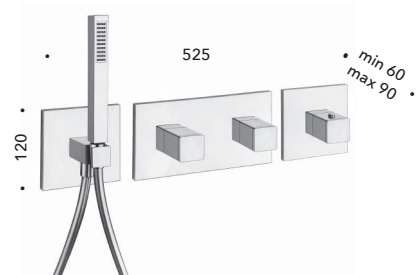

CRIXQ767

Set da esterno per miscelatore termostatico CRICS718 con doccetta anticalcare, flessibile LONG LIFE e piastra in metallo

Thermostatic mixer external parts for CRICS718 with anti-lime hand shower, LONG LIFE flexible hose and metal plate