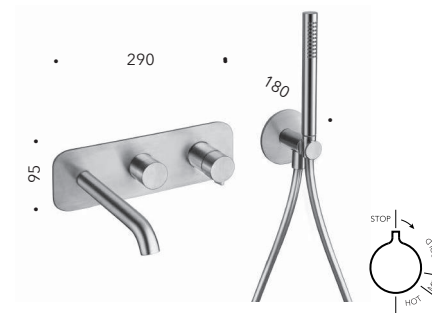

CRIRX102 | CRIRX103

Set da esterno per miscelatore monocomando progressivo doccia/vasca CRICS100 (comando destro) - CRICS101 (comando sinistro) con deviatore 2/3 uscite, doccetta anticalcare e flessibile LONG LIFE

Progressive bath/shower mixer external parts for CRICS100 (right side) - CRICS101 (left side) with 2/3 outlet diverter, LONG LIFE flexible hose and anti-lime hand shower