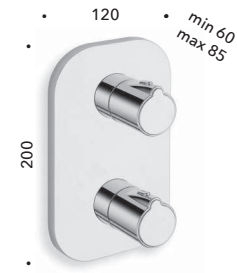

**CRIXE751 | CRIXE752
CRIXE753**

Set da esterno per miscelatore termostatico doccia/vasca CRICS800 con valvola d'arresto 1, 2 o 3 uscite e piastra in ABS

Thermostatic shower/bath mixer external parts for CRICS800 with 1, 2 or 3 outlet shut-off valve, ABS handles and plate