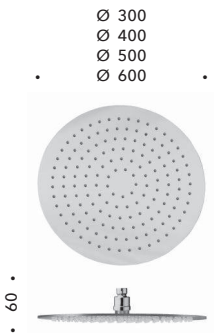

CRIPD001 | CRIPD002
CRIPD003 | CRIPD004

Soffione anticalcare SANDWICH PLUS

SANDWICH PLUS anti-lime showerhead