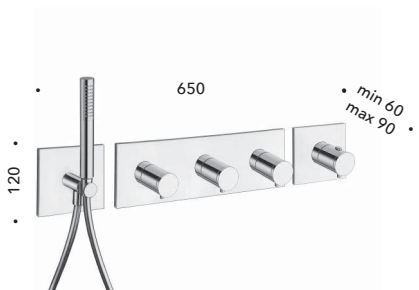

CRIXT769

Set da esterno per miscelatore termostatico CRICS719 con doccetta anticalcare, flessibile LONG LIFE e piastra in metallo

Thermostatic mixer external parts for CRICS719 with anti-lime hand shower, LONG LIFE flexible hose and metal plate