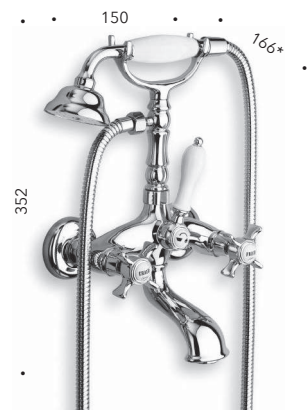

CRICN100

Miscelatore bicomando per vasca esterno con flessibile e doccetta anticalcare

External bath mixer with flexible hose and anti-lime hand shower