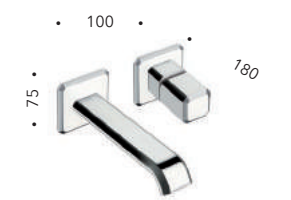

CRIT257

Set da esterno miscelatore monocomando lavabo REGULAR per CRICS200 (comando destro) - CRICS201 (comando sinistro) con scarico Up&Down da 1"1/4

Wall mounted basin mixer REGULAR external parts for CRICS200 (right side) - CRICS201 (left side) with 1"1/4 Up&Down waste