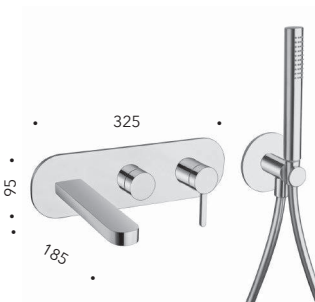

CRIUC102 | CRIUC103

Set da esterno per miscelatore monocomando doccia/vasca CRICS100 (comando destro) - CRICS101 (comando sinistro) con deviatore 2/3 uscite, doccetta anticalcare in ottone, flessibile LONG LIFE e piastra in metallo

Bath/shower mixer external parts for CRICS100 (right side) - CRICS101 (left side) with 2/3 outlet diverter, brass anti-lime hand shower, LONG LIFE flexible hose and metal plate

CRIUC686

Set da esterno per miscelatore monocomando doccia CRICS535 con piastra in metallo

Shower mixer external parts for CRICS535 with metal plate

CRIUC689

Set da esterno per miscelatore monocomando doccia/vasca CRICS535 con deviatore 2 uscite e piastra in metallo

Bath/shower mixer external parts for CRICS535 with 2 outlet diverter and metal plate