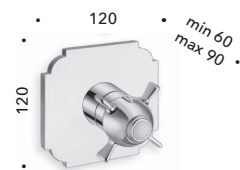

CRIXC700

Set da esterno per miscelatore termostatico CRICS700 con piastra in metallo

Thermostatic mixer external parts for CRICS700 with metal plate