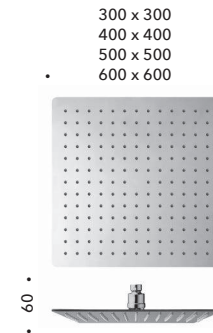

CRIPD005 | CRIPD006
CRIPD007 | CRIPD008

Soffione anticalcare SANDWICH PLUS quadrato

Square SANDWICH PLUS anti-lime showerhead

Soffione anticalcare quadrato 30 x 30 cm ispezionabile

30 x 30 cm checkable square anti-lime showerhead