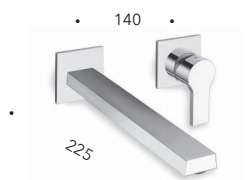

CRIOG238

Set completo per miscelatore monocomando lavabo LARGE da incasso con scarico Up&Down da 1"1/4

Complete wall mounted basin mixer LARGE with 1"1/4 Up&Down waste

* interasse bocca - spout projection