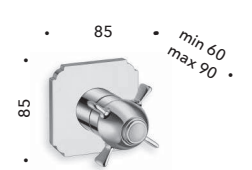

CRIXC710

Set da esterno per valvola d'arresto CRICS710 - CRICS750 con piastra in metallo

Shut-off tap external parts for CRICS710 - CRICS750 with metal plate