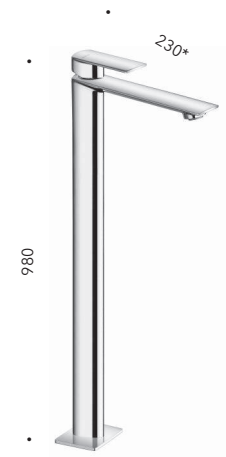

CRIPF290

Set da esterno per miscelatore monocomando lavabo a pavimento CRICS290 con scarico Up&Down da 1"1/4

Floor mounted basin mixer external parts for CRICS290 with 1"1/4 Up&Down waste

CRIPF256

Set da esterno miscelatore monocomando lavabo REGULAR per CRICS200 (comando destro) con scarico Up&Down da 1"1/4 e piastra in metallo

Wall mounted basin mixer REGULAR external parts for CRICS200 (right side) with 1"1/4 Up&Down waste and metal plate