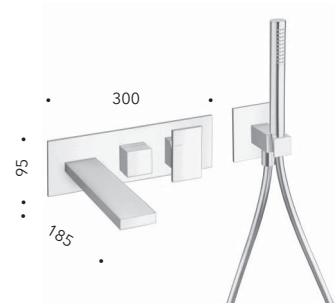

Tabula

angelettiruzza design

Contemporary Collection

VASCA - DOCCIA
BATH - SHOWER

CRITA102 | CRITA103

Set da esterno per miscelatore monocomando doccia/vasca CRICS100 (comando destro) - CRICS101 (comando sinistro) con deviatore 2/3 uscite, doccetta anticalcare in ottone, flessibile LONG LIFE e piastra in metallo

Bath/shower mixer external parts for CRICS100 (right side) - CRICS101 (left side) with 2/3 outlet diverter, brass anti-lime hand shower, LONG LIFE flexible hose and metal plate