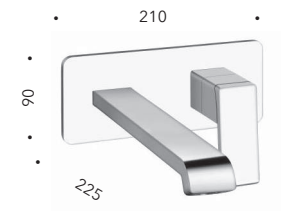

CRIS258

Set da esterno miscelatore monocomando lavabo LARGE per CRICS200 (comando destro) - CRICS201 (comando sinistro) con scarico Up&Down da 1"1/4 e piastra in metallo

Wall mounted basin mixer LARGE external parts for CRICS200 (right side) - CRICS201 (left side) with 1"1/4 Up&Down waste and metal plate