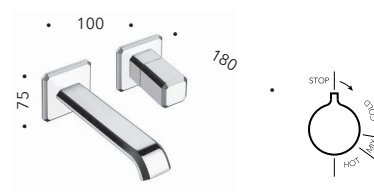

CRIT247

Set da esterno miscelatore monocomando progressivo lavabo REGULAR per CRICS200 (comando destro) - CRICS201 (comando sinistro) con scarico Up&Down da 1"1/4

Progressive wall mounted basin mixer REGULAR external parts for CRICS200 (right side) - CRICS201 (left side) with 1"1/4 Up&Down waste