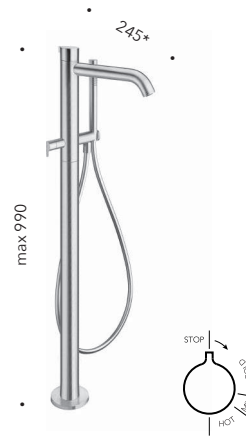

CRIRX179

Set da esterno per miscelatore monocomando progressivo vasca a pavimento CRICS290 con flessibile LONG LIFE e doccetta anticalcare con miscelazione indipendente

Floor mounted progressive bath mixer external parts for CRICS290 with LONG LIFE flexible hose and anti-lime hand shower with independent mixing