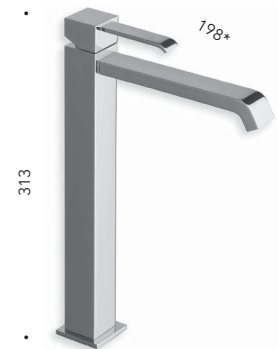

CRIQM228

Miscelatore monocomando TALL per lavabo con scarico Up&Down da 1"1/4

Basin mixer TALL with 1"1/4 Up&Down waste

CRIQM223

Miscelatore monocomando LARGE per lavabo con scarico Up&Down da 1"1/4

Basin mixer LARGE with 1"1/4 Up&Down waste