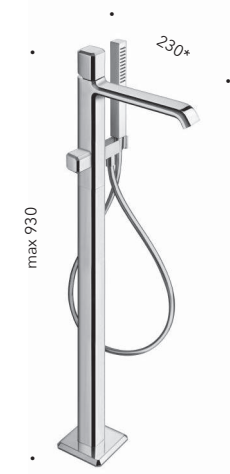

CRIT189

Set da esterno per miscelatore monocomando vasca a pavimento CRICS290 con flessibile LONG LIFE e doccetta anticalcare con miscelazione progressiva indipendente

Floor mounted bath mixer external parts for CRICS290 with LONG LIFE flexible hose and anti-lime hand shower with independent progressive mixing