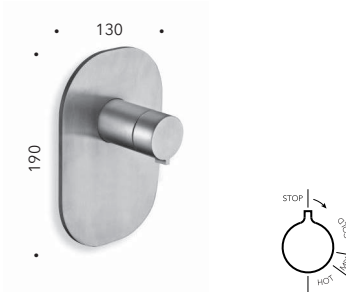

CRIRX686

Set da esterno per miscelatore monocomando progressivo doccia CRICS535

Progressive shower mixer external parts for CRICS535