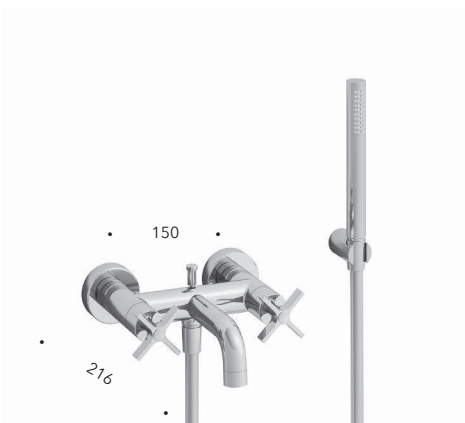

Cross Road

CRISTINA Design Lab

Contemporary Collection

VASCA - DOCCIA
BATH - SHOWER

CRICR180

Miscelatore bicomando per vasca esterno con flessibile LONG LIFE e doccetta anticalcare

External bath mixer with LONG LIFE flexible hose and anti-lime hand shower