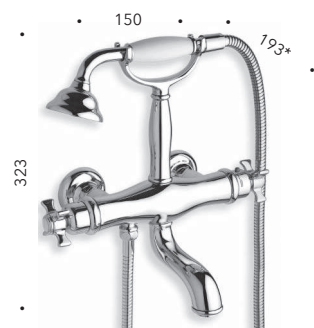

*3 hole bidet mixer with 1"1/4 pop up waste*

VASCA - DOCCIA  
BATH - SHOWER