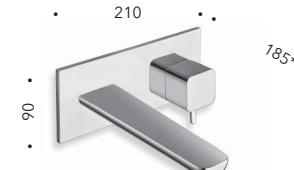

CRIKG256

Set da esterno miscelatore monocomando lavabo REGULAR per CRICS200 (comando destro) - CRICS201 (comando sinistro) con scarico Up&Down da 1"1/4 e piastra in metallo

Wall mounted basin mixer REGULAR external parts for CRICS200 (right side) - CRICS201 (left side) with 1"1/4 Up&Down waste and metal plate