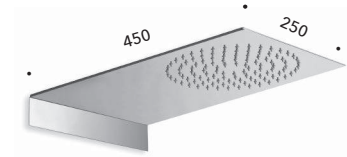

CRIPD041

Soffione anticalcare SANDWICH PLUS

SANDWICH PLUS anti-lime showerhead