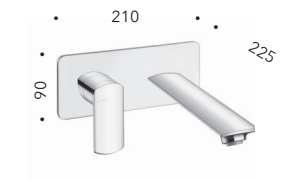

CRIPF248

Set da esterno miscelatore monocomando lavabo LARGE per CRICS201 (comando sinistro) con scarico Up&Down da 1"1/4 e piastra in metallo

Wall mounted basin mixer LARGE external parts for CRICS200 (right side) with 1"1/4 Up&Down waste and metal plate