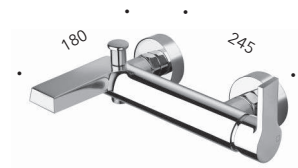

VASCA - DOCCIA
BATH - SHOWER

CRIOG187

Miscelatore monocomando per vasca esterno
External bath mixer