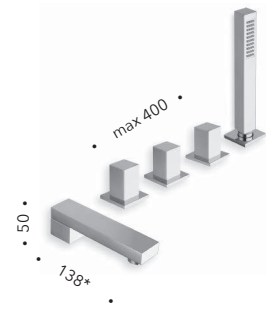

Quadri

CRISTINA Design Lab

Contemporary Collection

VASCA - DOCCIA
BATH - SHOWER

CRIQD121

Miscelatore bicomando per bordo vasca
5 fori con deviatore, bocca erogazione,
doccetta anticalcare estraibile e FOLLOW ME

*5 hole deck mounted bath mixer with diverter,
spout, pull-out anti-lime hand shower and
FOLLOW ME*