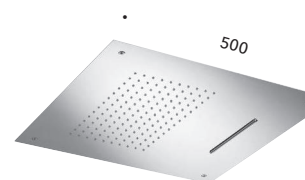

CRIPD381

Soffione anticalcare quadrato 50 x 50 cm con erogazione a cascata integrata e fissaggio a soffitto

50 x 50 cm square anti-lime showerhead with built-in waterfall flow and ceiling mounting system