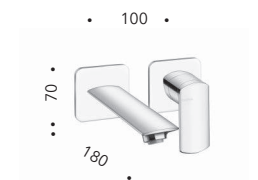

CRIPF257

Set da esterno miscelatore monocomando lavabo REGULAR per CRICS200 (comando destro) con scarico Up&Down da 1"1/4 e piastra in metallo

Wall mounted basin mixer REGULAR external parts for CRICS200 (right side) with 1"1/4 Up&Down waste and metal plate