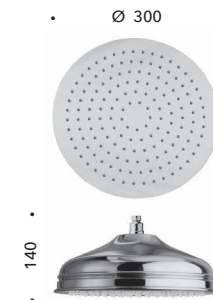

CRIPD027

Soffione anticalcare retrò SANDWICH PLUS ø 30 cm

ø 30 cm retro style SANDWICH PLUS anti-lime showerhead

Soffione anticalcare ø 30 cm

ø 30 cm anti-lime showerhead