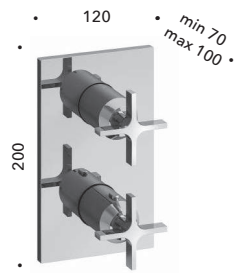

**CRIXR751 | CRIXR752
CRIXR753**

Set da esterno per miscelatore termostatico doccia/vasca CRICS800 con valvola d'arresto 1, 2 o 3 uscite e piastra in metallo

Thermostatic shower/bath mixer external parts for CRICS800 with 1, 2 or 3 outlet shut-off valve and metal plate