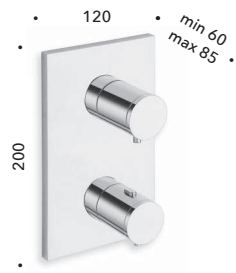

Thermostatic External Parts

**CRIXT751 | CRIXT752
CRIXT753**

Set da esterno per miscelatore termostatico doccia/vasca CRICS800 con valvola d'arresto 1, 2 o 3 uscite e piastra in metallo

Thermostatic shower/bath mixer external parts for CRICS800 with 1, 2 or 3 outlet shut-off valve and metal plate