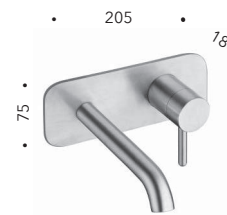

CRIIX256

Set da esterno miscelatore monocomando lavabo REGULAR per CRICS200 (comando destro) - CRICS201 (comando sinistro) con scarico Up&Down da 1"1/4

Wall mounted basin mixer REGULAR external parts for CRICS200 (right side) - CRICS201 (left side) with 1"1/4 Up&Down waste