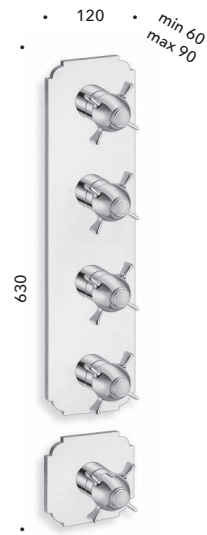

Thermostatic External Parts

CRIXC784

Set da esterno per miscelatore termostatico CRICS704 con piastra in metallo

Thermostatic mixer external parts for CRICS704 with metal plate

Set da esterno per miscelatore termostatico CRICS700 con piastra in metallo

Thermostatic mixer external parts for CRICS700 with metal plate

Set da esterno per miscelatore termostatico CRICS700 con piastra in metallo

Thermostatic mixer external parts for CRICS700 with metal plate

Set da esterno per valvola d'arresto CRICS710 - CRICS750 con piastra in metallo

Shut-off tap external parts for CRICS710 - CRICS750 with metal plate

Set da esterno per valvola d'arresto CRICS710 - CRICS750 con piastra in metallo

Shut-off tap external parts for CRICS710 - CRICS750 with metal plate

Set da esterno per valvola d'arresto CRICS710 - CRICS750 con piastra in metallo

Shut-off tap external parts for CRICS710 - CRICS750 with metal plate

Set da esterno per miscelatore termostatico CRICS700 con piastra in metallo

Thermostatic mixer external parts for CRICS700 with metal plate

Set da esterno per miscelatore termostatico CRICS700 con piastra in metallo

Thermostatic mixer external parts for CRICS700 with metal plate

Set da esterno per valvola d'arresto CRICS710 - CRICS750 con piastra in metallo

Shut-off tap external parts for CRICS710 - CRICS750 with metal plate

Set da esterno per valvola d'arresto CRICS770 con 2 uscite e piastra in metallo

Shut-off tap external parts for CRICS770 with 2 outlets and metal plate

Set da esterno per valvola d'arresto CRICS770 con 2 uscite e piastra in metallo

Shut-off tap external parts for CRICS770 with 2 outlets and metal plate