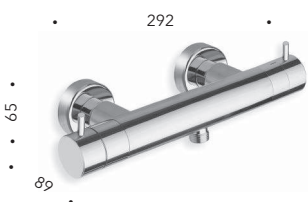

CRITV451

Miscelatore termostatico per doccia esterno

External thermostatic shower mixer