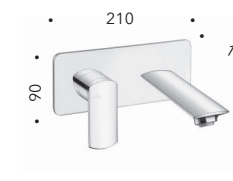

CRIPF246

Set da esterno miscelatore monocomando lavabo REGULAR per CRICS201 (comando sinistro) con scarico Up&Down da 1"1/4 e piastra in metallo

Wall mounted basin mixer REGULAR external parts for CRICS200 (right side) with 1"1/4 Up&Down waste and metal plate