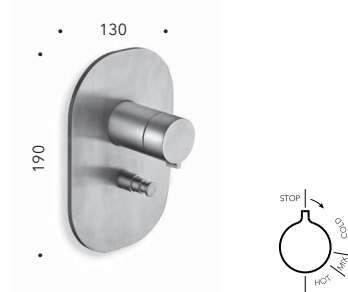

CRIRX689

Set da esterno per miscelatore monocomando progressivo doccia/vasca CRICS535 con deviatore 2 uscite

Progressive bath/shower mixer external parts for CRICS535 with 2 outlet diverter

* interasse bocca - spout projection