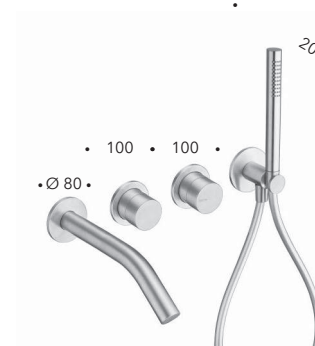

CRISX102 | CRISX103

Set da esterno per miscelatore monocomando doccia/vasca CRICS100 (comando destro) - CRICS101 (comando sinistro) con deviatore 2/3 uscite, doccetta anticalcare, flessibile LONG LIFE

Bath/shower mixer external parts for CRICS100 (right side) - CRICS101 (left side) with 2/3 outlet diverter, LONG LIFE flexible hose, anti-lime hand shower