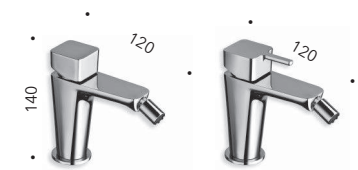

## CRIKG258

Set da esterno miscelatore monocomando lavabo LARGE per CRICS200 (comando destro) - CRICS201 (comando sinistro) con scarico Up&Down da 1"1/4 e piastra in metallo

*Wall mounted basin mixer LARGE external parts for CRICS200 (right side) - CRICS201 (left side) with 1"1/4 Up&Down waste and metal plate*