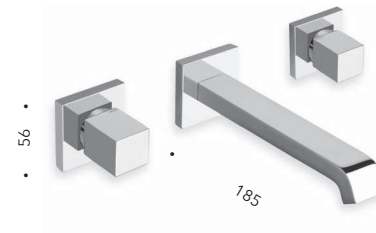

## CRIQM259

Set da esterno miscelatore monocomando lavabo LARGE per CRICS200 (comando destro) - CRICS201 (comando sinistro) con scarico Up&Down da 1"1/4

*Wall mounted basin mixer LARGE external parts for CRICS200 (right side) - CRICS201 (left side) with 1"1/4 Up&Down waste*