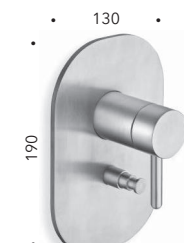

CRIX689

Set da esterno per miscelatore monocomando doccia/vasca CRICS535 con deviatore 2 uscite

Bath/shower mixer external parts for CRICS535 with 2 outlet diverter