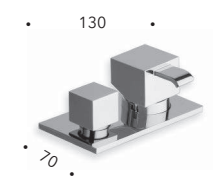

CRIQM129

Miscelatore monocomando per bordo vasca
con deviatore 2 uscite e piastra in metallo

*Deck mounted bath mixer with 2 outlet
diverter and metal plate*