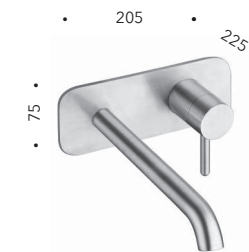

CRIIX258

Set da esterno miscelatore monocomando lavabo LARGE per CRICS200 (comando destro) - CRICS201 (comando sinistro) con scarico Up&Down da 1"1/4

Wall mounted basin mixer LARGE external parts for CRICS200 (right side) - CRICS201 (left side) with 1"1/4 Up&Down waste