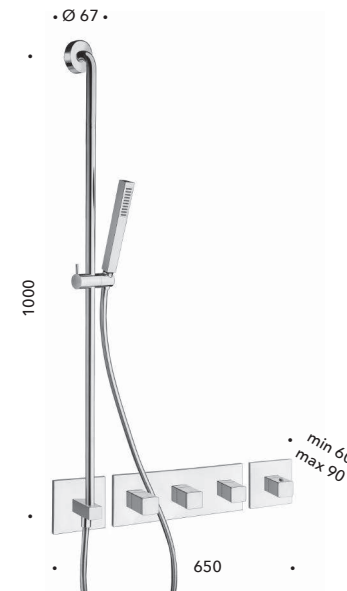

CRIXQ768

Set da esterno per miscelatore termostatico CRICS719 con saliscendi, doccetta anticalcare, flessibile LONG LIFE e piastra in metallo

Thermostatic mixer external parts for CRICS719 with sliding bar, anti-lime hand shower, LONG LIFE flexible hose and metal plate