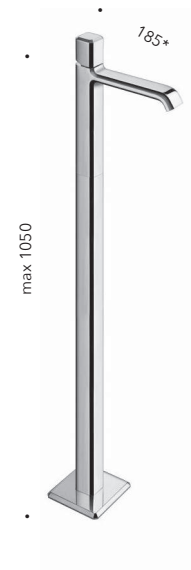

CRIIT290

Set da esterno per miscelatore monocomando lavabo a pavimento CRICS290 con scarico Up&Down da 1"1/4

Floor mounted basin mixer external parts for CRICS290 with 1"1/4 Up&Down waste