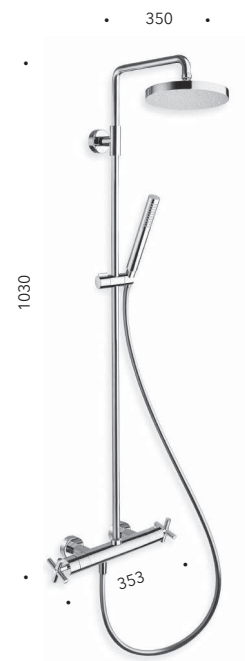

VASCA - DOCCIA
BATH - SHOWER

CRIEV456

Miscelatore termostatico per doccia esterno con colonna girevole, soffione anticalcare ispezionabile, doccetta anticalcare con supporto scorrevole e flessibile LONG LIFE

External thermostatic shower mixer with turning column pipe, checkable anti-lime overhead shower, anti-lime hand shower with slide rail and LONG LIFE flexible hose