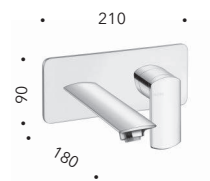

CRIPF256

Set da esterno miscelatore monocomando lavabo REGULAR per CRICS200 (comando destro) con scarico Up&Down da 1"1/4 e piastra in metallo

Wall mounted basin mixer REGULAR external parts for CRICS200 (right side) with 1"1/4 Up&Down waste and metal plate