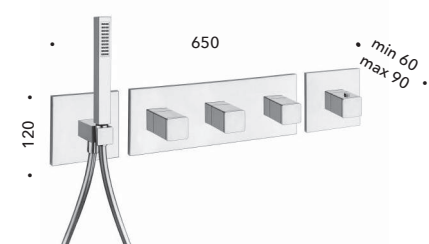

CRIXQ769

Set da esterno per miscelatore termostatico CRICS719 con doccetta anticalcare, flessibile LONG LIFE e piastra in metallo

Thermostatic mixer external parts for CRICS719 with anti-lime hand shower, LONG LIFE flexible hose and metal plate