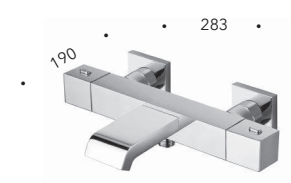

CRIQD187

Miscelatore termostatico "corpo freddo" per vasca esterno

"Cold touch" external thermostatic bath mixer