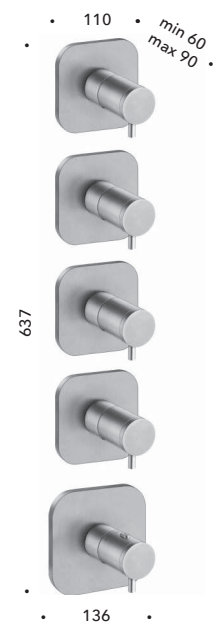

**CRIXX710**

Set da esterno per valvola d'arresto CRICS710 - CRICS750

*Shut-off tap external parts for CRICS710 - CRICS750*

**CRIXX774**

Set da esterno per miscelatore termostatico CRICS704

*Thermostatic mixer external parts for CRICS704*