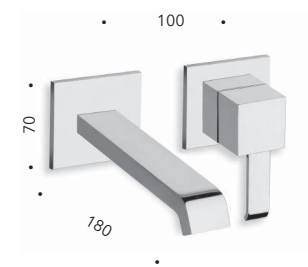

CRIQM257

Set da esterno miscelatore monocomando lavabo REGULAR per CRICS200 (comando destro) - CRICS201 (comando sinistro) con scarico Up&Down da 1"1/4

Wall mounted basin mixer REGULAR external parts for CRICS200 (right side) - CRICS201 (left side) with 1"1/4 Up&Down waste