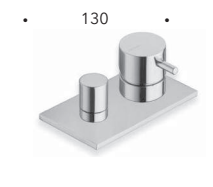

CRITV129

Miscelatore monocomando per bordo vasca con deviatore 2 uscite e piastra in metallo

Deck mounted bath mixer with 2 outlet diverter and metal plate