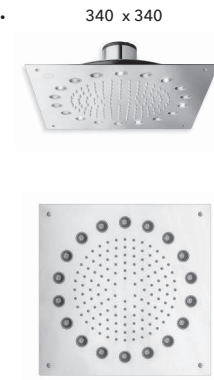

# Dynamo, Sandwich & Showerheads

CRIPD028

Soffione anticalcare autoalimentato DYNAMO RAINBOW ø 30 cm con illuminazione a led 7 colori

*Self-powered shower head DYNAMO RAINBOW ø 30 cm with anti-lime system and 7 colours led light - without electrical power supply*