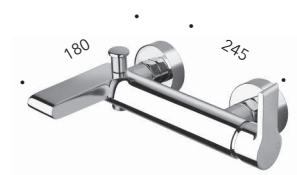

CRIDE187

Miscelatore monocomando per vasca esterno

External bath mixer