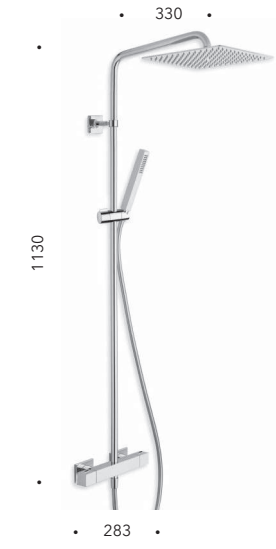

CRIQD485

Miscelatore termostatico "corpo freddo"
per doccia esterno con colonna girevole,
soffione SANDWICH SPECIAL 25x25 cm,
doccetta anticalcare con supporto scorrevole
e flessibile LONG LIFE

*"Cold touch" external thermostatic shower
mixer with swivel column pipe, 25 x 25 cm
SANDWICH SPECIAL overhead shower, anti-
lime hand shower with slide rail and LONG
LIFE flexible hose*