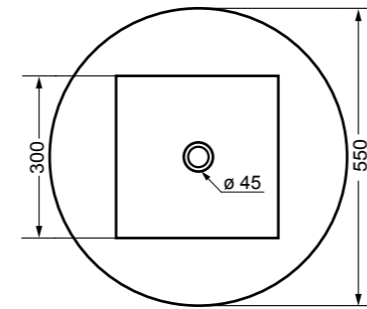

scasso consigliato Ø 400
recommended cutting template Ø 400

32136 lavabo rotondo piano vasca quadra Ø 55 cm_round basin square bowl Ø 55 cm

scasso consigliato quadrato 360 x 360
recommended cutting template 360 x 360