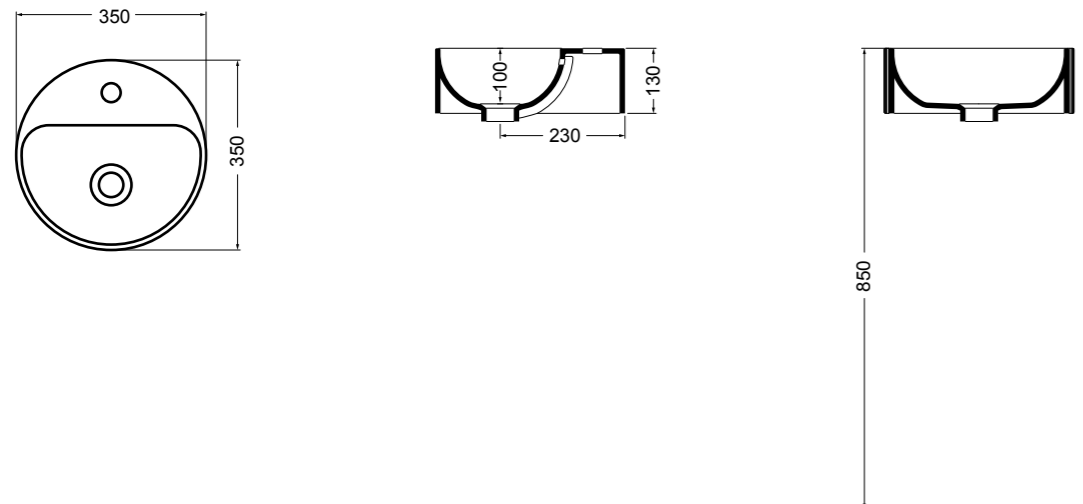

WS109 NORMAL lavabo sospeso, incasso e da appoggio 100 cm_NORMAL wall hung, inset and counter-top basin 100 cm