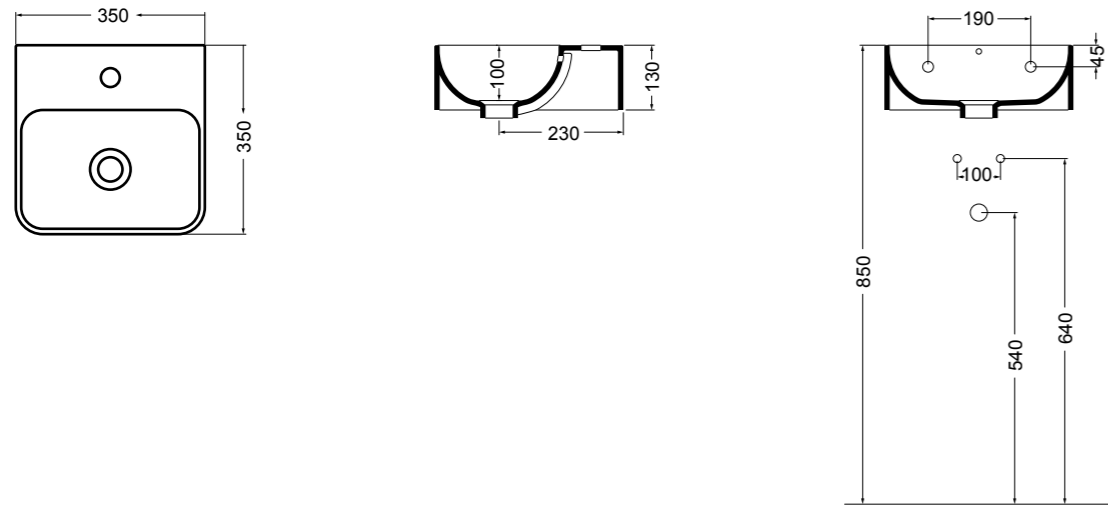

WS104 NORMAL lavabo 02S da appoggio 35,5 cm_ NORMAL 02S counter-top basin 35,5 cm