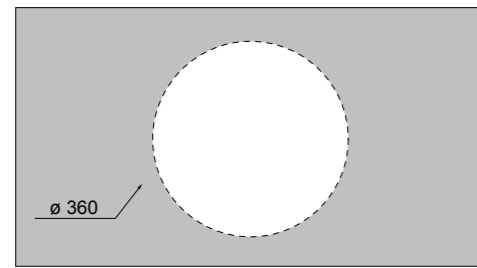

07 Nero matt_Black matt

15 Verde matt_Green matt

17 Blu matt_Blue matt

32132 lavabo rotondo convesso Ø 48 cm_round convex basin Ø 48 cm

scasso consigliato Ø 360
recommended cutting template Ø 360

32135 lavabo rotondo piano Ø 55 cm_round flat basin Ø 55 cm