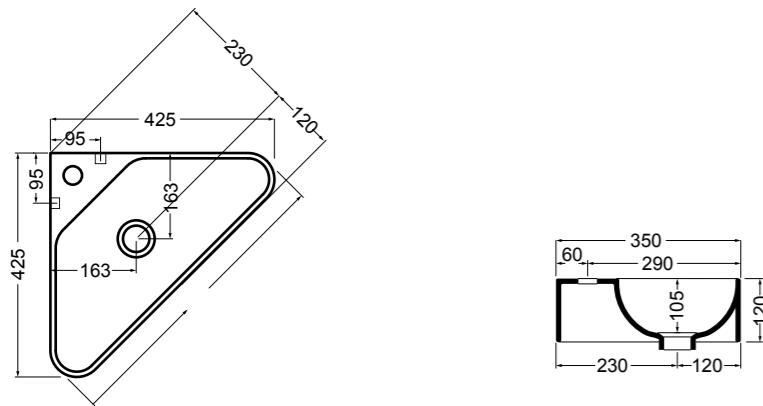

WS118 NORMAL lavabo sospeso e da appoggio 50 cm_NORMAL wall hung and counter-top basin 50 cm