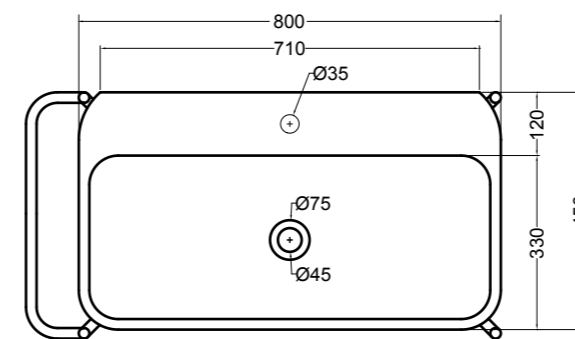

S868007 struttura in acciaio inox_inox stainless steel frame
MSC740 cassetto_drawer

S868007 struttura in acciaio inox_inox stainless steel frame
R868007 ripiano in metallo_metal shelf