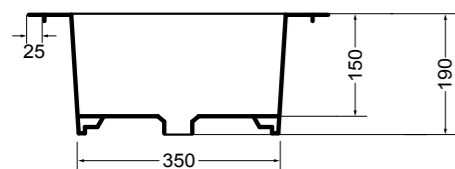

scasso consigliato Ø 360
recommended cutting template Ø 360

32135 lavabo rotondo piano Ø 55 cm_round flat basin Ø 55 cm

scasso consigliato Ø 400
recommended cutting template Ø 400

32136 lavabo rotondo piano vasca quadra Ø 55 cm_round basin square bowl Ø 55 cm

scasso consigliato quadrato 360 x 360
recommended cutting template 360 x 360

32134 lavabo quadrato 55x55 cm_square basin 55x55 cm

scasso consigliato tondo Ø 400 quadrato 430 x 430
per foro rubinetto
recommended cutting template Ø 400
square 430 x 430 for tap hole