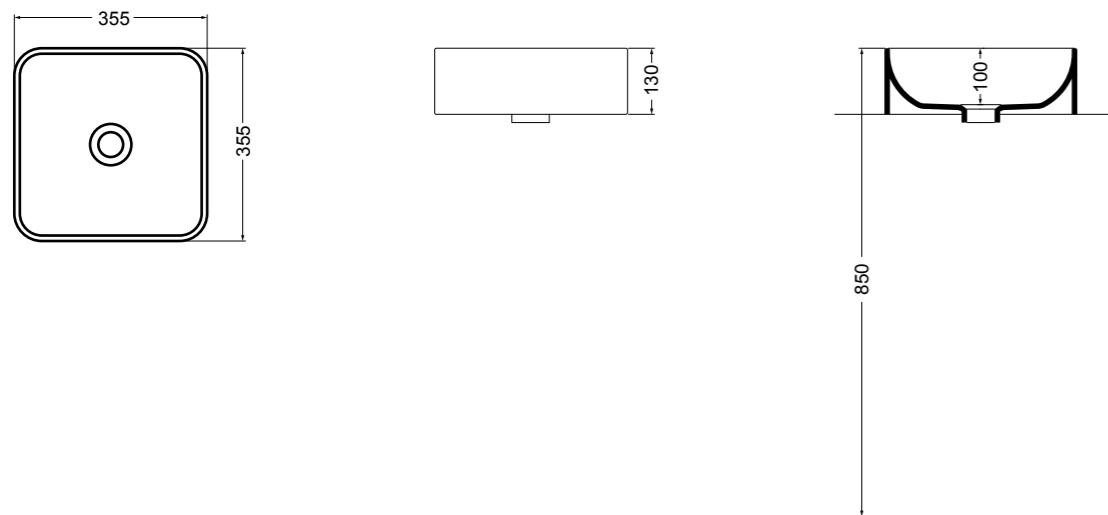

WS105 NORMAL lavabo 03C da appoggio Ø 35 cm_ NORMAL 03C counter-top basin Ø 35 cm