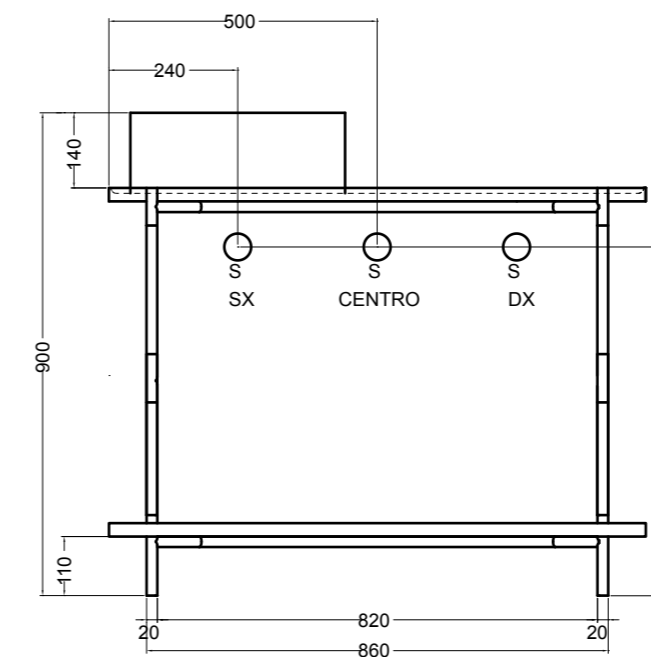

200M madia ovale_oval sideboard
 200R ripiano_shelf
 200S7607 struttura per madia ovale h 76 cm_frame for oval sideboard h 76 cm

VISTA FRONTALE
FRONT VIEW

VISTA LATERALE
SIDE VIEW

200R ripiano_shelf
 200S7607 struttura per madia ovale h 76 cm_frame for oval sideboard h 76 cm