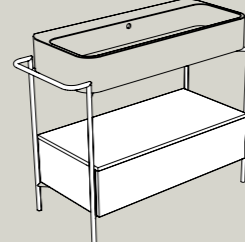

STRUTTURA/CASSETTO
FRAME/DRAWER
S8610007/MSC945
110x45xh80 cm