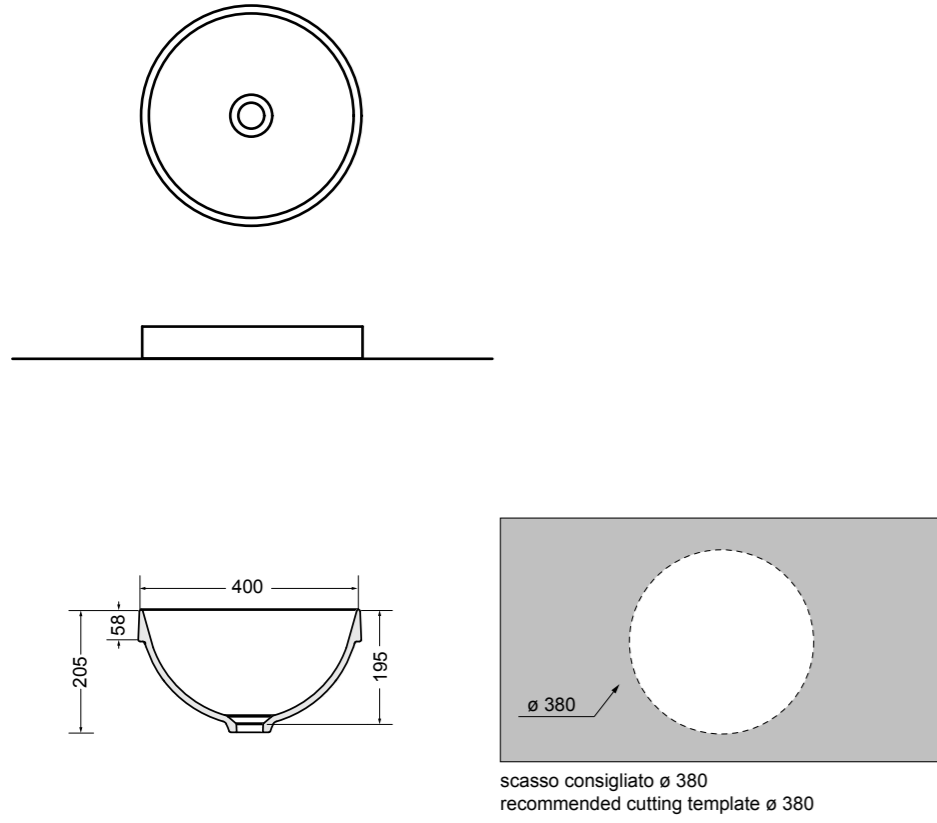

84200 lavabo incasso h 9,4 cm_inset basin h 9,4 cm