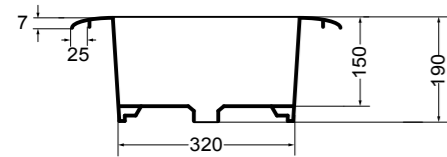

07 Nero matt_Black matt

15 Verde matt_Green matt

17 Blu matt_Blue matt

32132 lavabo rotondo convesso Ø 48 cm_round convex basin Ø 48 cm

scasso consigliato Ø 360
recommended cutting template Ø 360

32135 lavabo rotondo piano Ø 55 cm_round flat basin Ø 55 cm