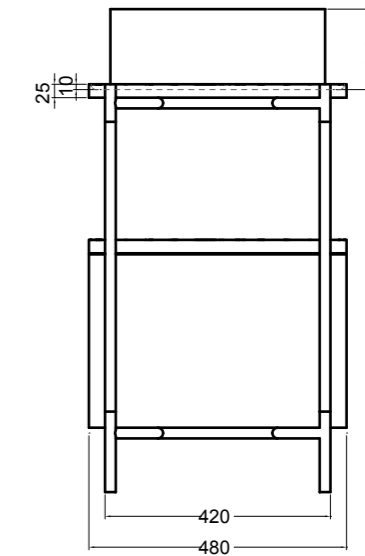

VISTA LATERALE
SIDE VIEW

200R ripiano_shelf
200S7607 struttura per madia ovale h 76 cm_frame for oval sideboard h 76 cm