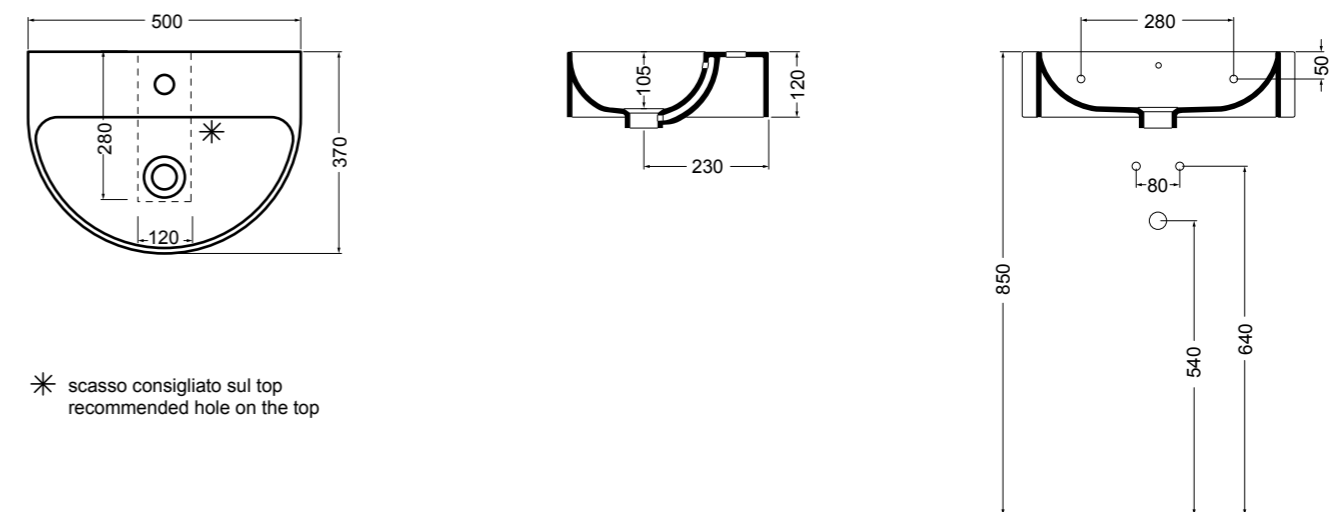

WS118 NORMAL lavabo sospeso e da appoggio 50 cm_NORMAL wall hung and counter-top basin 50 cm