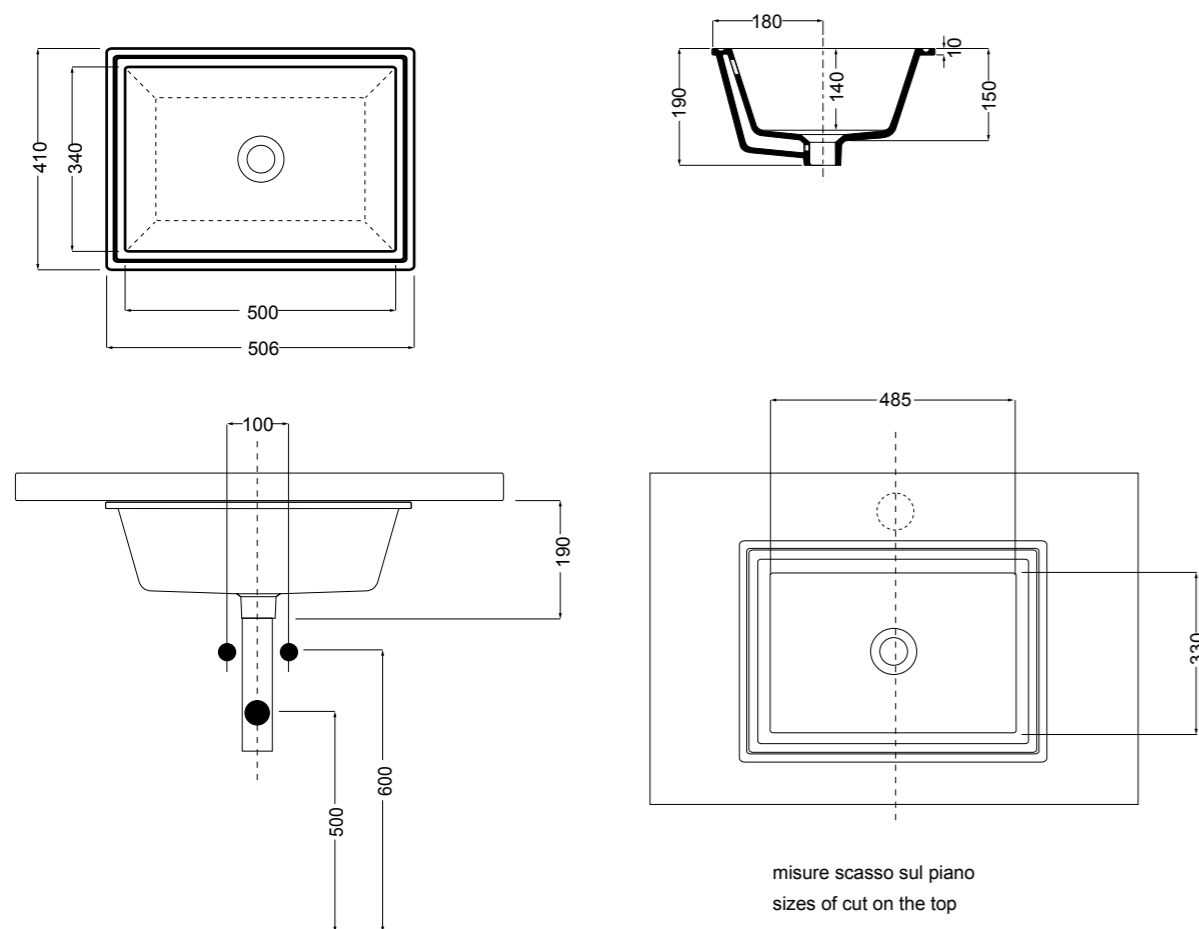

WS078-01
 SINK lavabo Bianco lucido 50 cm
 SINK basin White glossy 50 cm

WS150-01
 PRISMA lavabo Bianco lucido 61 cm
 PRISMA basin White glossy 61 cm

WS078 SINK lavabo sottopiano 56 cm_SINK undertop basin 56 cm**WS15** PRISMA lavabo incasso 61 cm_PRISMA inset basin 61 cm**WS088** NORMAL lavabo da appoggio e sospeso 45 cm_counter-top and wall hung basin 45 cm**WS101** NORMAL lavabo 01C da appoggio e sospeso 35,5 cm_ NORMAL 01C counter-top and wall hung basin 35,5 cm**WS102** NORMAL lavabo 01S da appoggio 36 cm_ NORMAL 01S counter-top basin 36 cm