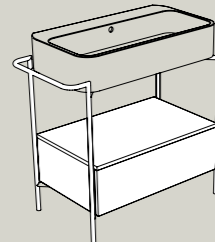

STRUTTURA/CASSETTO
FRAME/DRAWER
S868007/MSC740
90x45xh80 cm