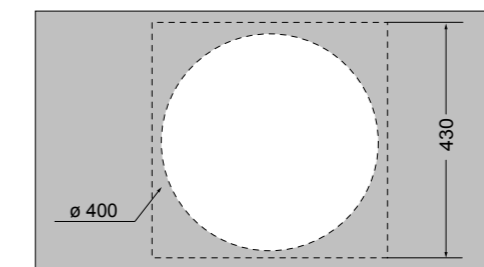

32134 lavabo quadrato 55x55 cm_square basin 55x55 cm

scasso consigliato tondo Ø 400 quadrato 430 x 430
per foro rubinetto
recommended cutting template Ø 400
square 430 x 430 for tap hole