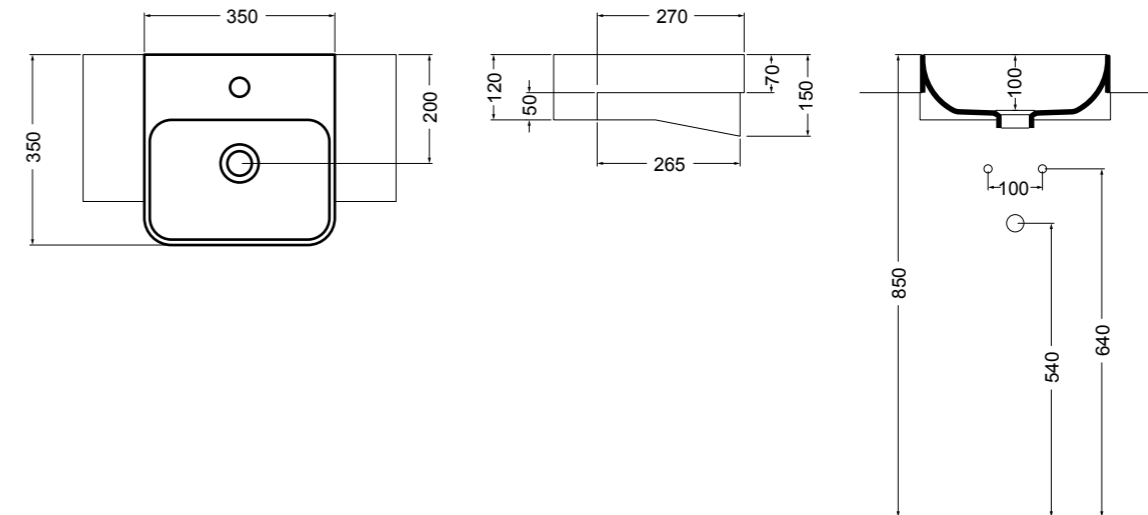

WS117 NORMAL lavabo sospeso e da appoggio 60 cm_NORMAL wall hung and counter-top basin 60 cm

WS112 NORMAL lavabo semincasso 35 cm_NORMAL semi-recessed basin 35 cm