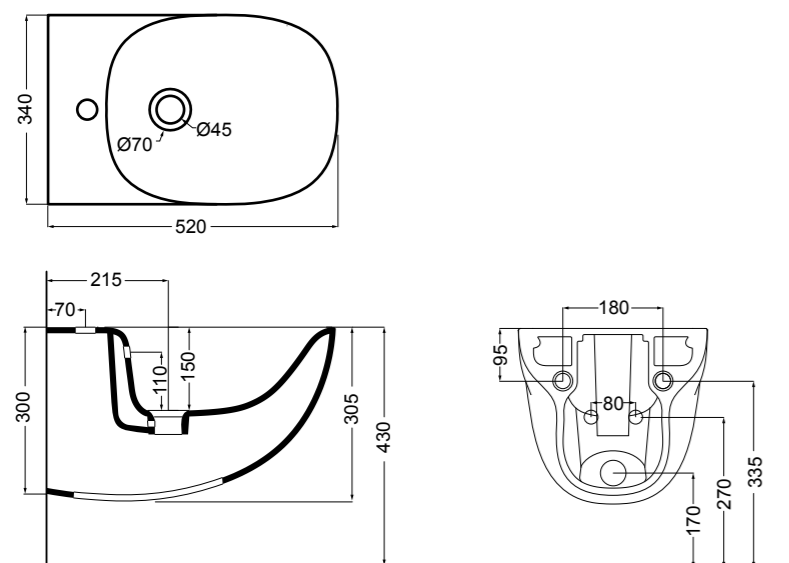

30016 vaso a terra NORIM®_BTW wc NORIM®