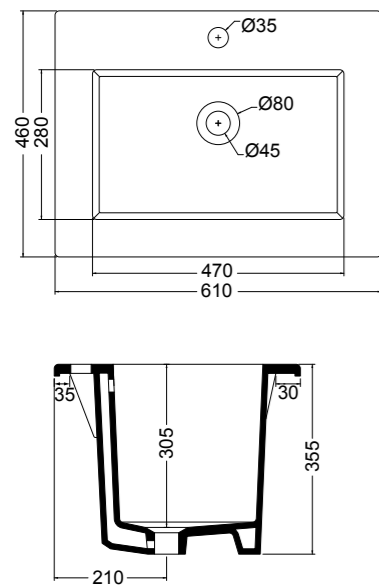

WS103 NORMAL lavabo 02C da appoggio e sospeso 35 cm_ NORMAL 02C counter-top and wall hung basin 35 cm

WS15 PRISMA lavabo incasso 61 cm_PRISMA inset basin 61 cm