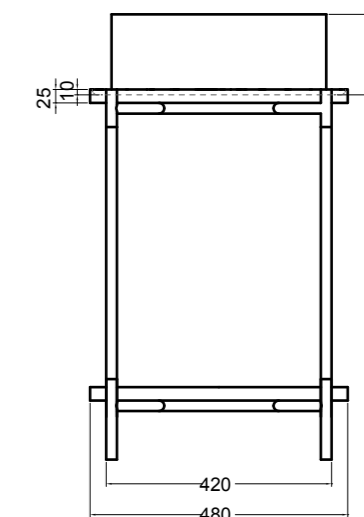

VISTA LATERALE
SIDE VIEW