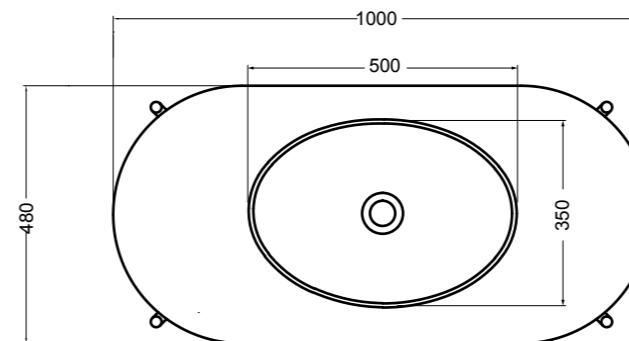

85200 lavabo appoggio 50x35 cm_counter-top basin 50x35 cm

85300 lavabo appoggio 60x35 cm_counter-top basin 60x35 cm

200M madia ovale 100x48x35 cm_oval sideboard 100x48x35 cm
 200S4507 struttura per madia ovale h 45 cm_frame for oval sideboard h 45 cm