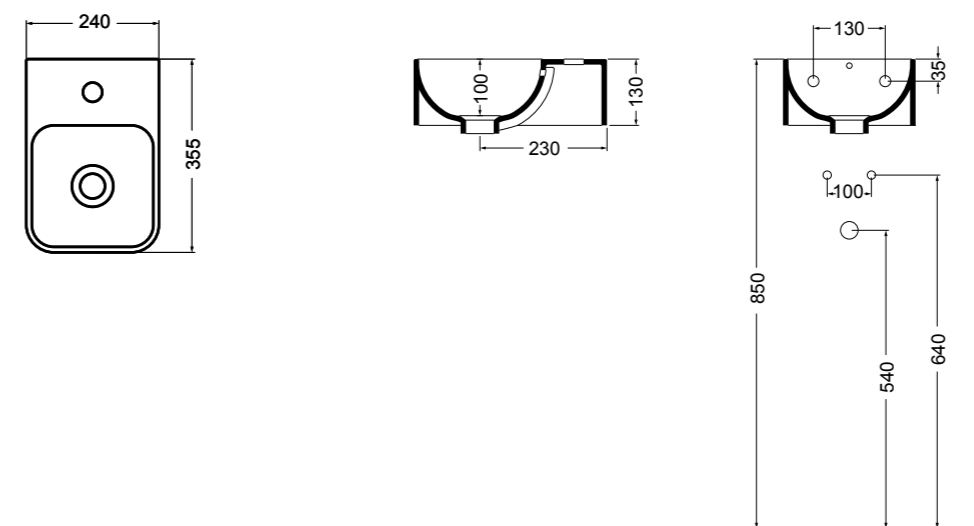

WS078-01
 SINK lavabo Bianco lucido 50 cm
 SINK basin White glossy 50 cm

WS150-01
 PRISMA lavabo Bianco lucido 61 cm
 PRISMA basin White glossy 61 cm

WS078 SINK lavabo sottopiano 56 cm_SINK undertop basin 56 cm**WS15** PRISMA lavabo incasso 61 cm_PRISMA inset basin 61 cm**WS088** NORMAL lavabo da appoggio e sospeso 45 cm_counter-top and wall hung basin 45 cm**WS101** NORMAL lavabo 01C da appoggio e sospeso 35,5 cm_ NORMAL 01C counter-top and wall hung basin 35,5 cm**WS102** NORMAL lavabo 01S da appoggio 36 cm_ NORMAL 01S counter-top basin 36 cm