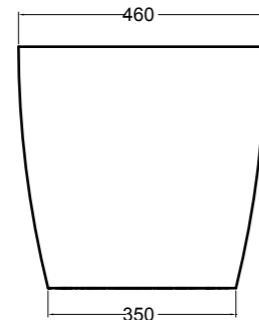

VISTA LATERALE
SIDE VIEW

SG80500 PANKA panca 4 gambe_PANKA stool 4 legs