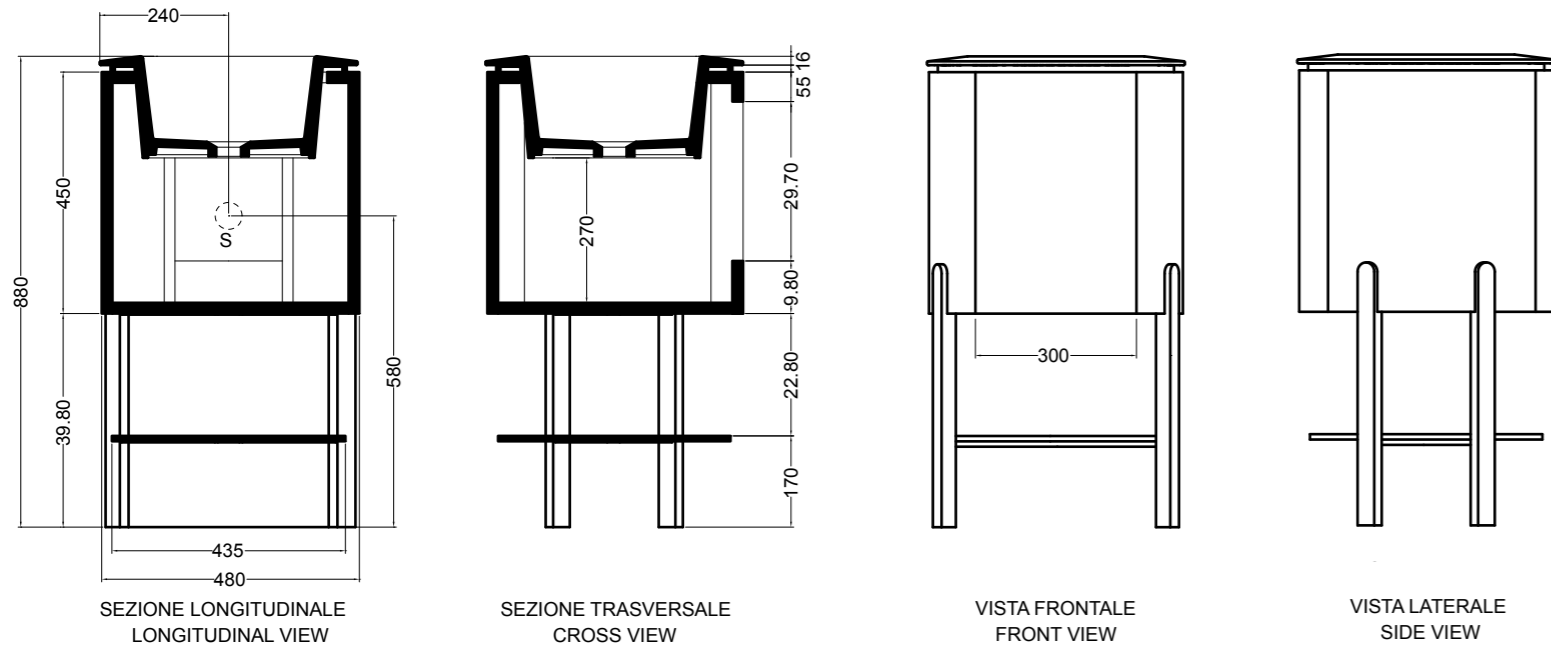

scasso consigliato Ø 400
recommended cutting template Ø 400

32136 lavabo rotondo piano vasca quadra Ø 55 cm_round basin square bowl Ø 55 cm

scasso consigliato quadrato 360 x 360
recommended cutting template 360 x 360

32134 lavabo quadrato 55x55 cm_square basin 55x55 cm

scasso consigliato tondo Ø 400 quadrato 430 x 430
per foro rubinetto
recommended cutting template Ø 400
square 430 x 430 for tap hole

M32010 mobile cilindrico sospeso Ø 48 cm_cylindrical wall hung cabinet Ø 48 cm
CM32010 gambe e ripiano per mobile sospeso_legs and shelf for wall hung cabinet