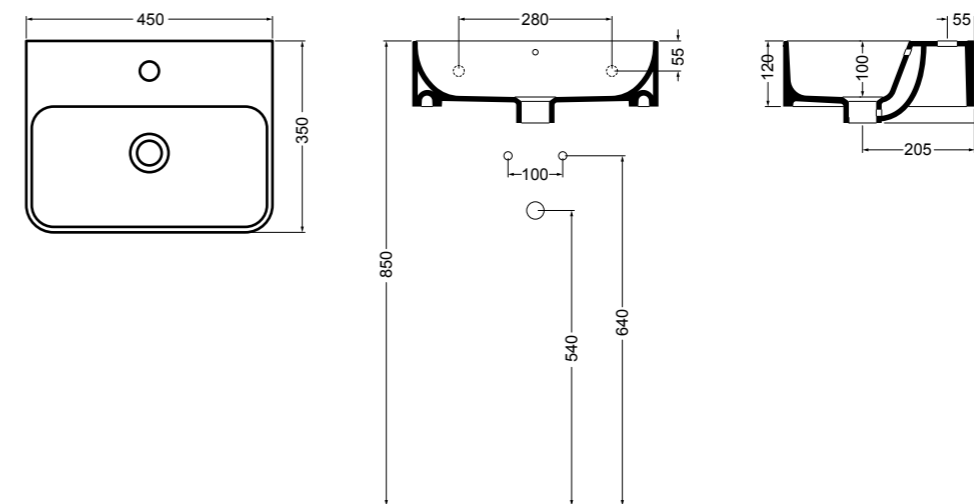

WS078-01
 SINK lavabo Bianco lucido 50 cm
 SINK basin White glossy 50 cm

WS150-01
 PRISMA lavabo Bianco lucido 61 cm
 PRISMA basin White glossy 61 cm

WS078 SINK lavabo sottopiano 56 cm_SINK undertop basin 56 cm**WS15** PRISMA lavabo incasso 61 cm_PRISMA inset basin 61 cm**WS088** NORMAL lavabo da appoggio e sospeso 45 cm_counter-top and wall hung basin 45 cm**WS101** NORMAL lavabo 01C da appoggio e sospeso 35,5 cm_ NORMAL 01C counter-top and wall hung basin 35,5 cm**WS102** NORMAL lavabo 01S da appoggio 36 cm_ NORMAL 01S counter-top basin 36 cm