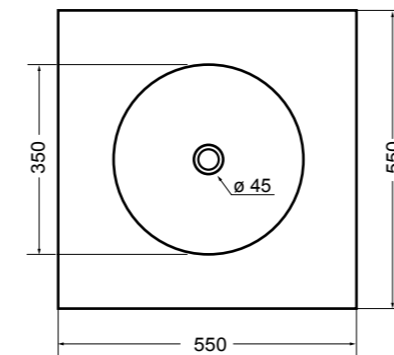

32134 lavabo quadrato 55x55 cm_square basin 55x55 cm

scasso consigliato tondo Ø 400 quadrato 430 x 430
per foro rubinetto
recommended cutting template Ø 400
square 430 x 430 for tap hole