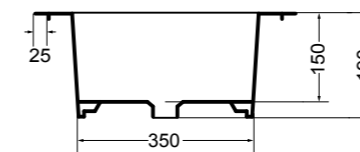

scasso consigliato Ø 360
recommended cutting template Ø 360

32135 lavabo rotondo piano Ø 55 cm_round flat basin Ø 55 cm

scasso consigliato Ø 400
recommended cutting template Ø 400

32136 lavabo rotondo piano vasca quadra Ø 55 cm_round basin square bowl Ø 55 cm

scasso consigliato quadrato 360 x 360
recommended cutting template 360 x 360

32134 lavabo quadrato 55x55 cm_square basin 55x55 cm

scasso consigliato tondo Ø 400 quadrato 430 x 430
per foro rubinetto
recommended cutting template Ø 400
square 430 x 430 for tap hole