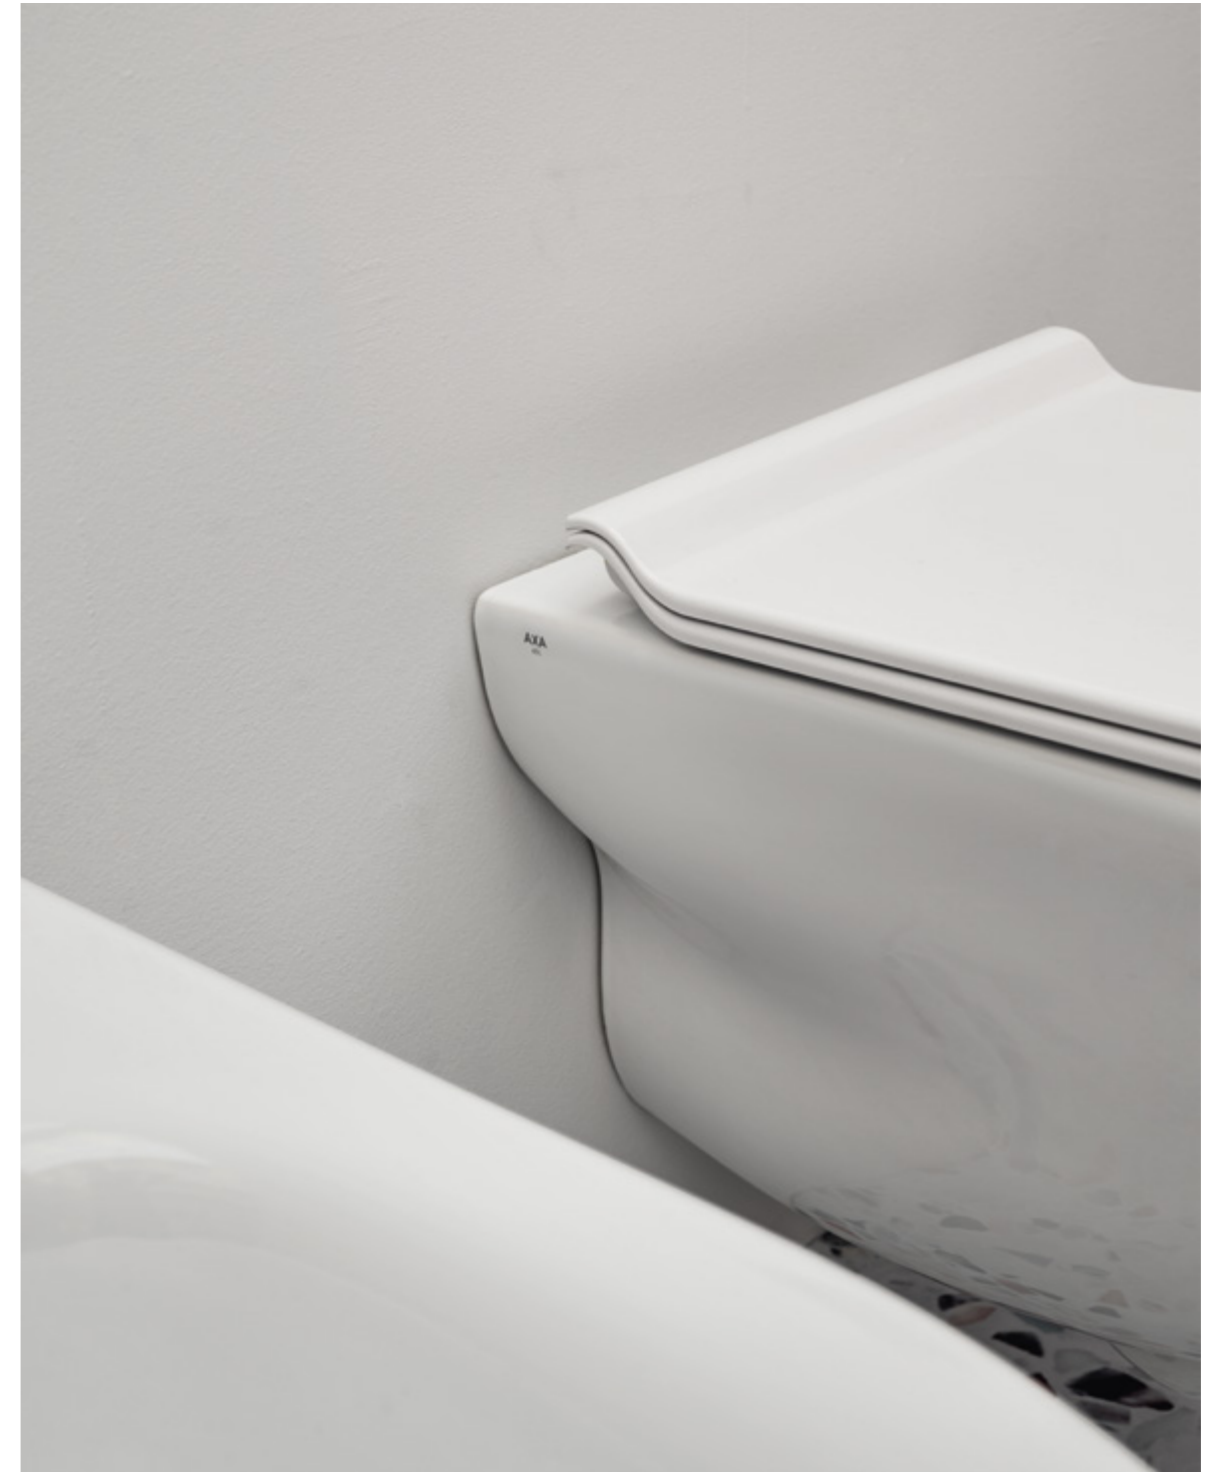

30060-01 WILD vaso sospeso Bianco lucido_WILD wall hung wc White glossy
30020-01 WILD bidet sospeso Bianco lucido_WILD wall hung bidet White glossy
BA878489 placca A Nero matt_flushing plate A Black matt