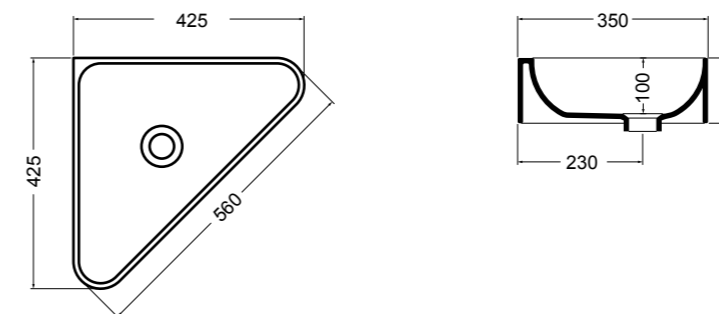

WS111 NORMAL lavabo sospeso, incasso e da appoggio 60 cm_NORMAL wall hung, inset and counter-top basin 60 cm

WS108 NORMAL lavabo 04S da appoggio 42,5 cm_ NORMAL 04S counter-top basin 42,5 cm