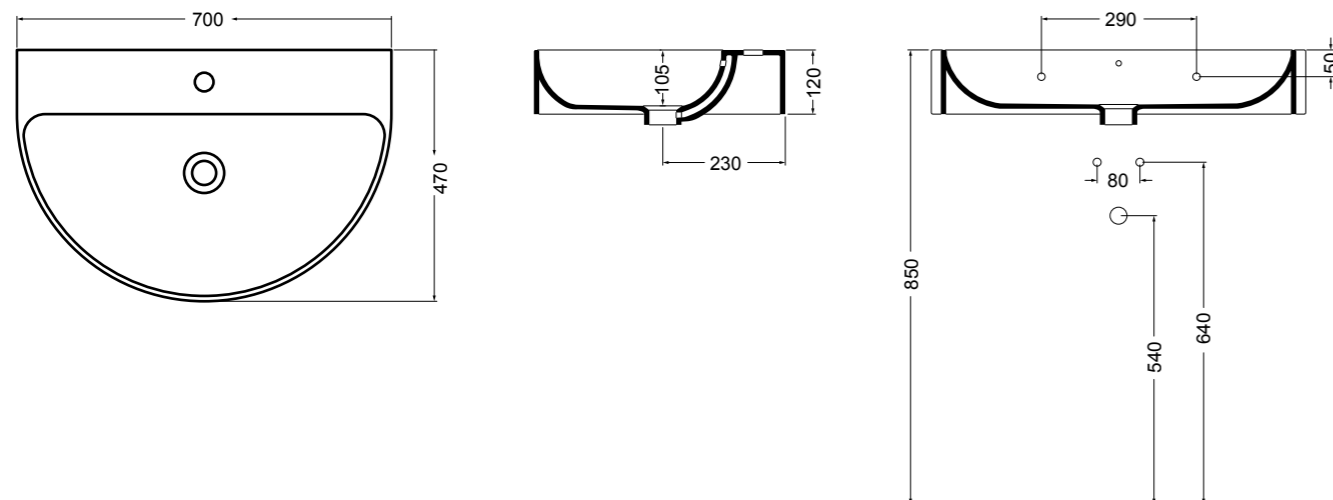

WS116 NORMAL lavabo sospeso e da appoggio 70 cm_NORMAL wall hung and counter-top basin 70 cm