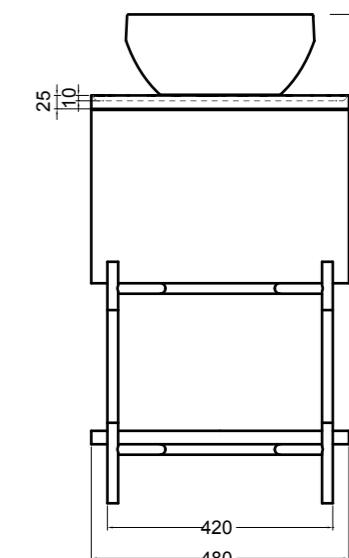

VISTA LATERALE
SIDE VIEW