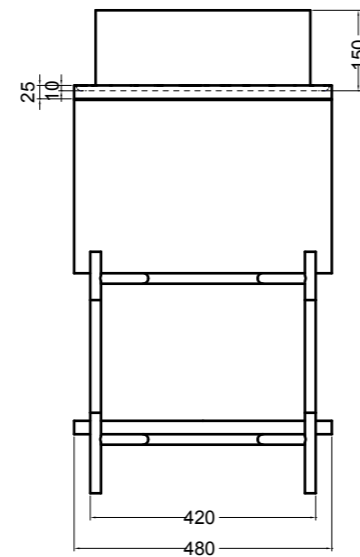

VISTA LATERALE
SIDE VIEW

200M madia ovale_oval sideboard
 200R ripiano_shelf
 200S4507 struttura per madia ovale h 45 cm_frame for oval sideboard h 45 cm

VISTA FRONTALE
FRONT VIEW

VISTA LATERALE
SIDE VIEW