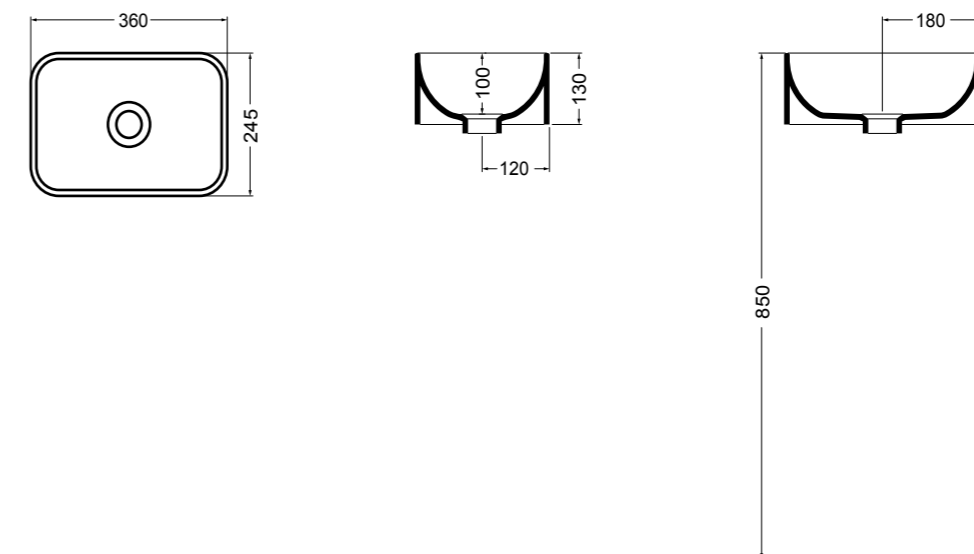

WS078-01
 SINK lavabo Bianco lucido 50 cm
 SINK basin White glossy 50 cm

WS150-01
 PRISMA lavabo Bianco lucido 61 cm
 PRISMA basin White glossy 61 cm

WS078 SINK lavabo sottopiano 56 cm_SINK undertop basin 56 cm**WS15** PRISMA lavabo incasso 61 cm_PRISMA inset basin 61 cm**WS088** NORMAL lavabo da appoggio e sospeso 45 cm_counter-top and wall hung basin 45 cm**WS101** NORMAL lavabo 01C da appoggio e sospeso 35,5 cm_ NORMAL 01C counter-top and wall hung basin 35,5 cm**WS102** NORMAL lavabo 01S da appoggio 36 cm_ NORMAL 01S counter-top basin 36 cm