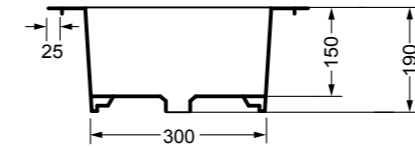

scasso consigliato Ø 360
recommended cutting template Ø 360

32135 lavabo rotondo piano Ø 55 cm_round flat basin Ø 55 cm

scasso consigliato Ø 400
recommended cutting template Ø 400

32136 lavabo rotondo piano vasca quadra Ø 55 cm_round basin square bowl Ø 55 cm

scasso consigliato quadrato 360 x 360
recommended cutting template 360 x 360

32134 lavabo quadrato 55x55 cm_square basin 55x55 cm

scasso consigliato tondo Ø 400 quadrato 430 x 430
per foro rubinetto
recommended cutting template Ø 400
square 430 x 430 for tap hole