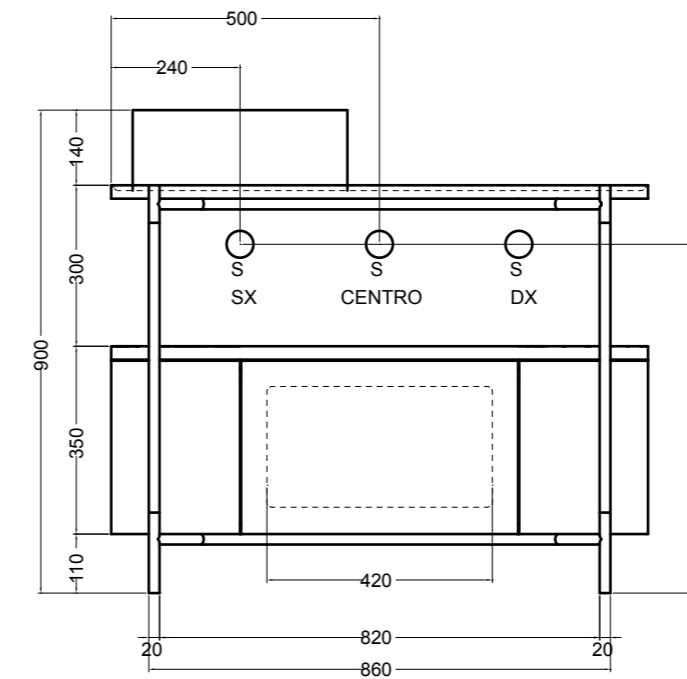

VISTA FRONTALE
FRONT VIEW