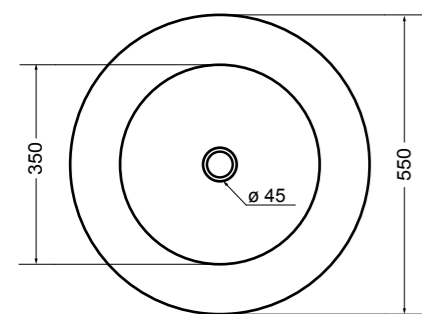

07 Nero matt_Black matt

15 Verde matt_Green matt

17 Blu matt_Blue matt

32132 lavabo rotondo convesso Ø 48 cm_round convex basin Ø 48 cm

scasso consigliato Ø 360
recommended cutting template Ø 360

32135 lavabo rotondo piano Ø 55 cm_round flat basin Ø 55 cm