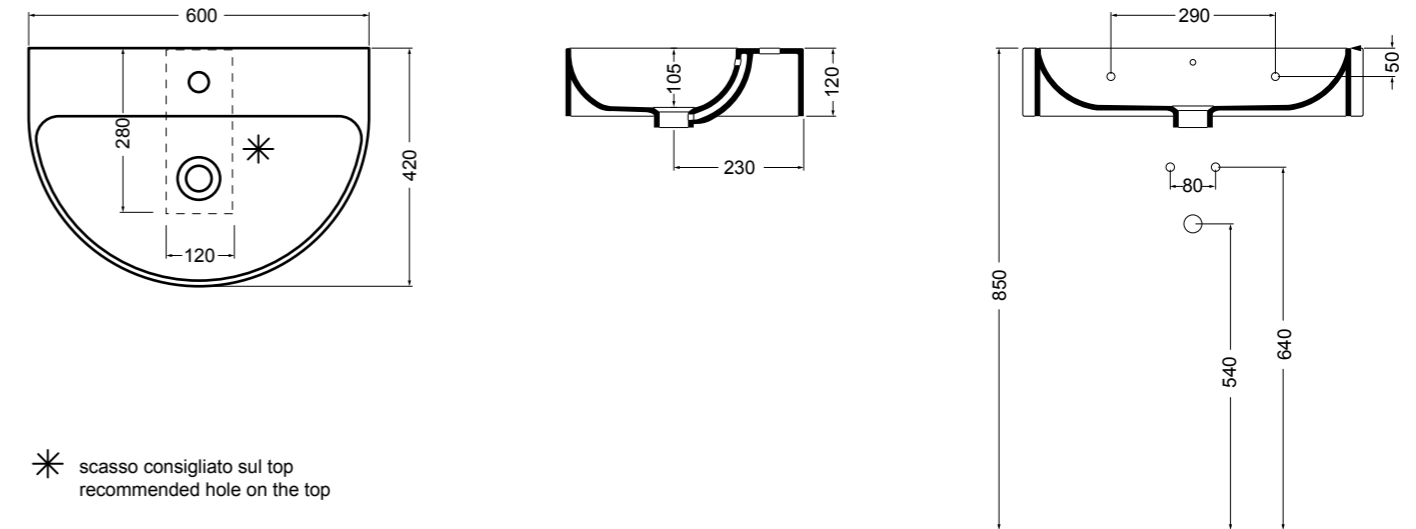

WS118 NORMAL lavabo sospeso e da appoggio 50 cm_NORMAL wall hung and counter-top basin 50 cm