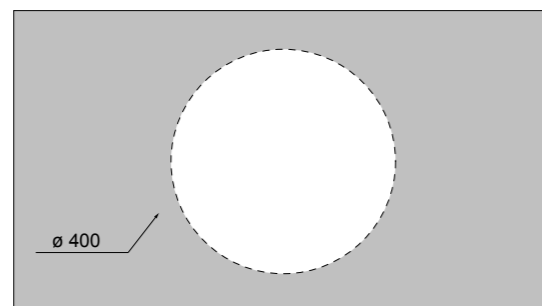

07 Nero matt_Black matt

15 Verde matt_Green matt

17 Blu matt_Blue matt

32132 lavabo rotondo convesso Ø 48 cm_round convex basin Ø 48 cm

scasso consigliato Ø 360
recommended cutting template Ø 360

32135 lavabo rotondo piano Ø 55 cm_round flat basin Ø 55 cm