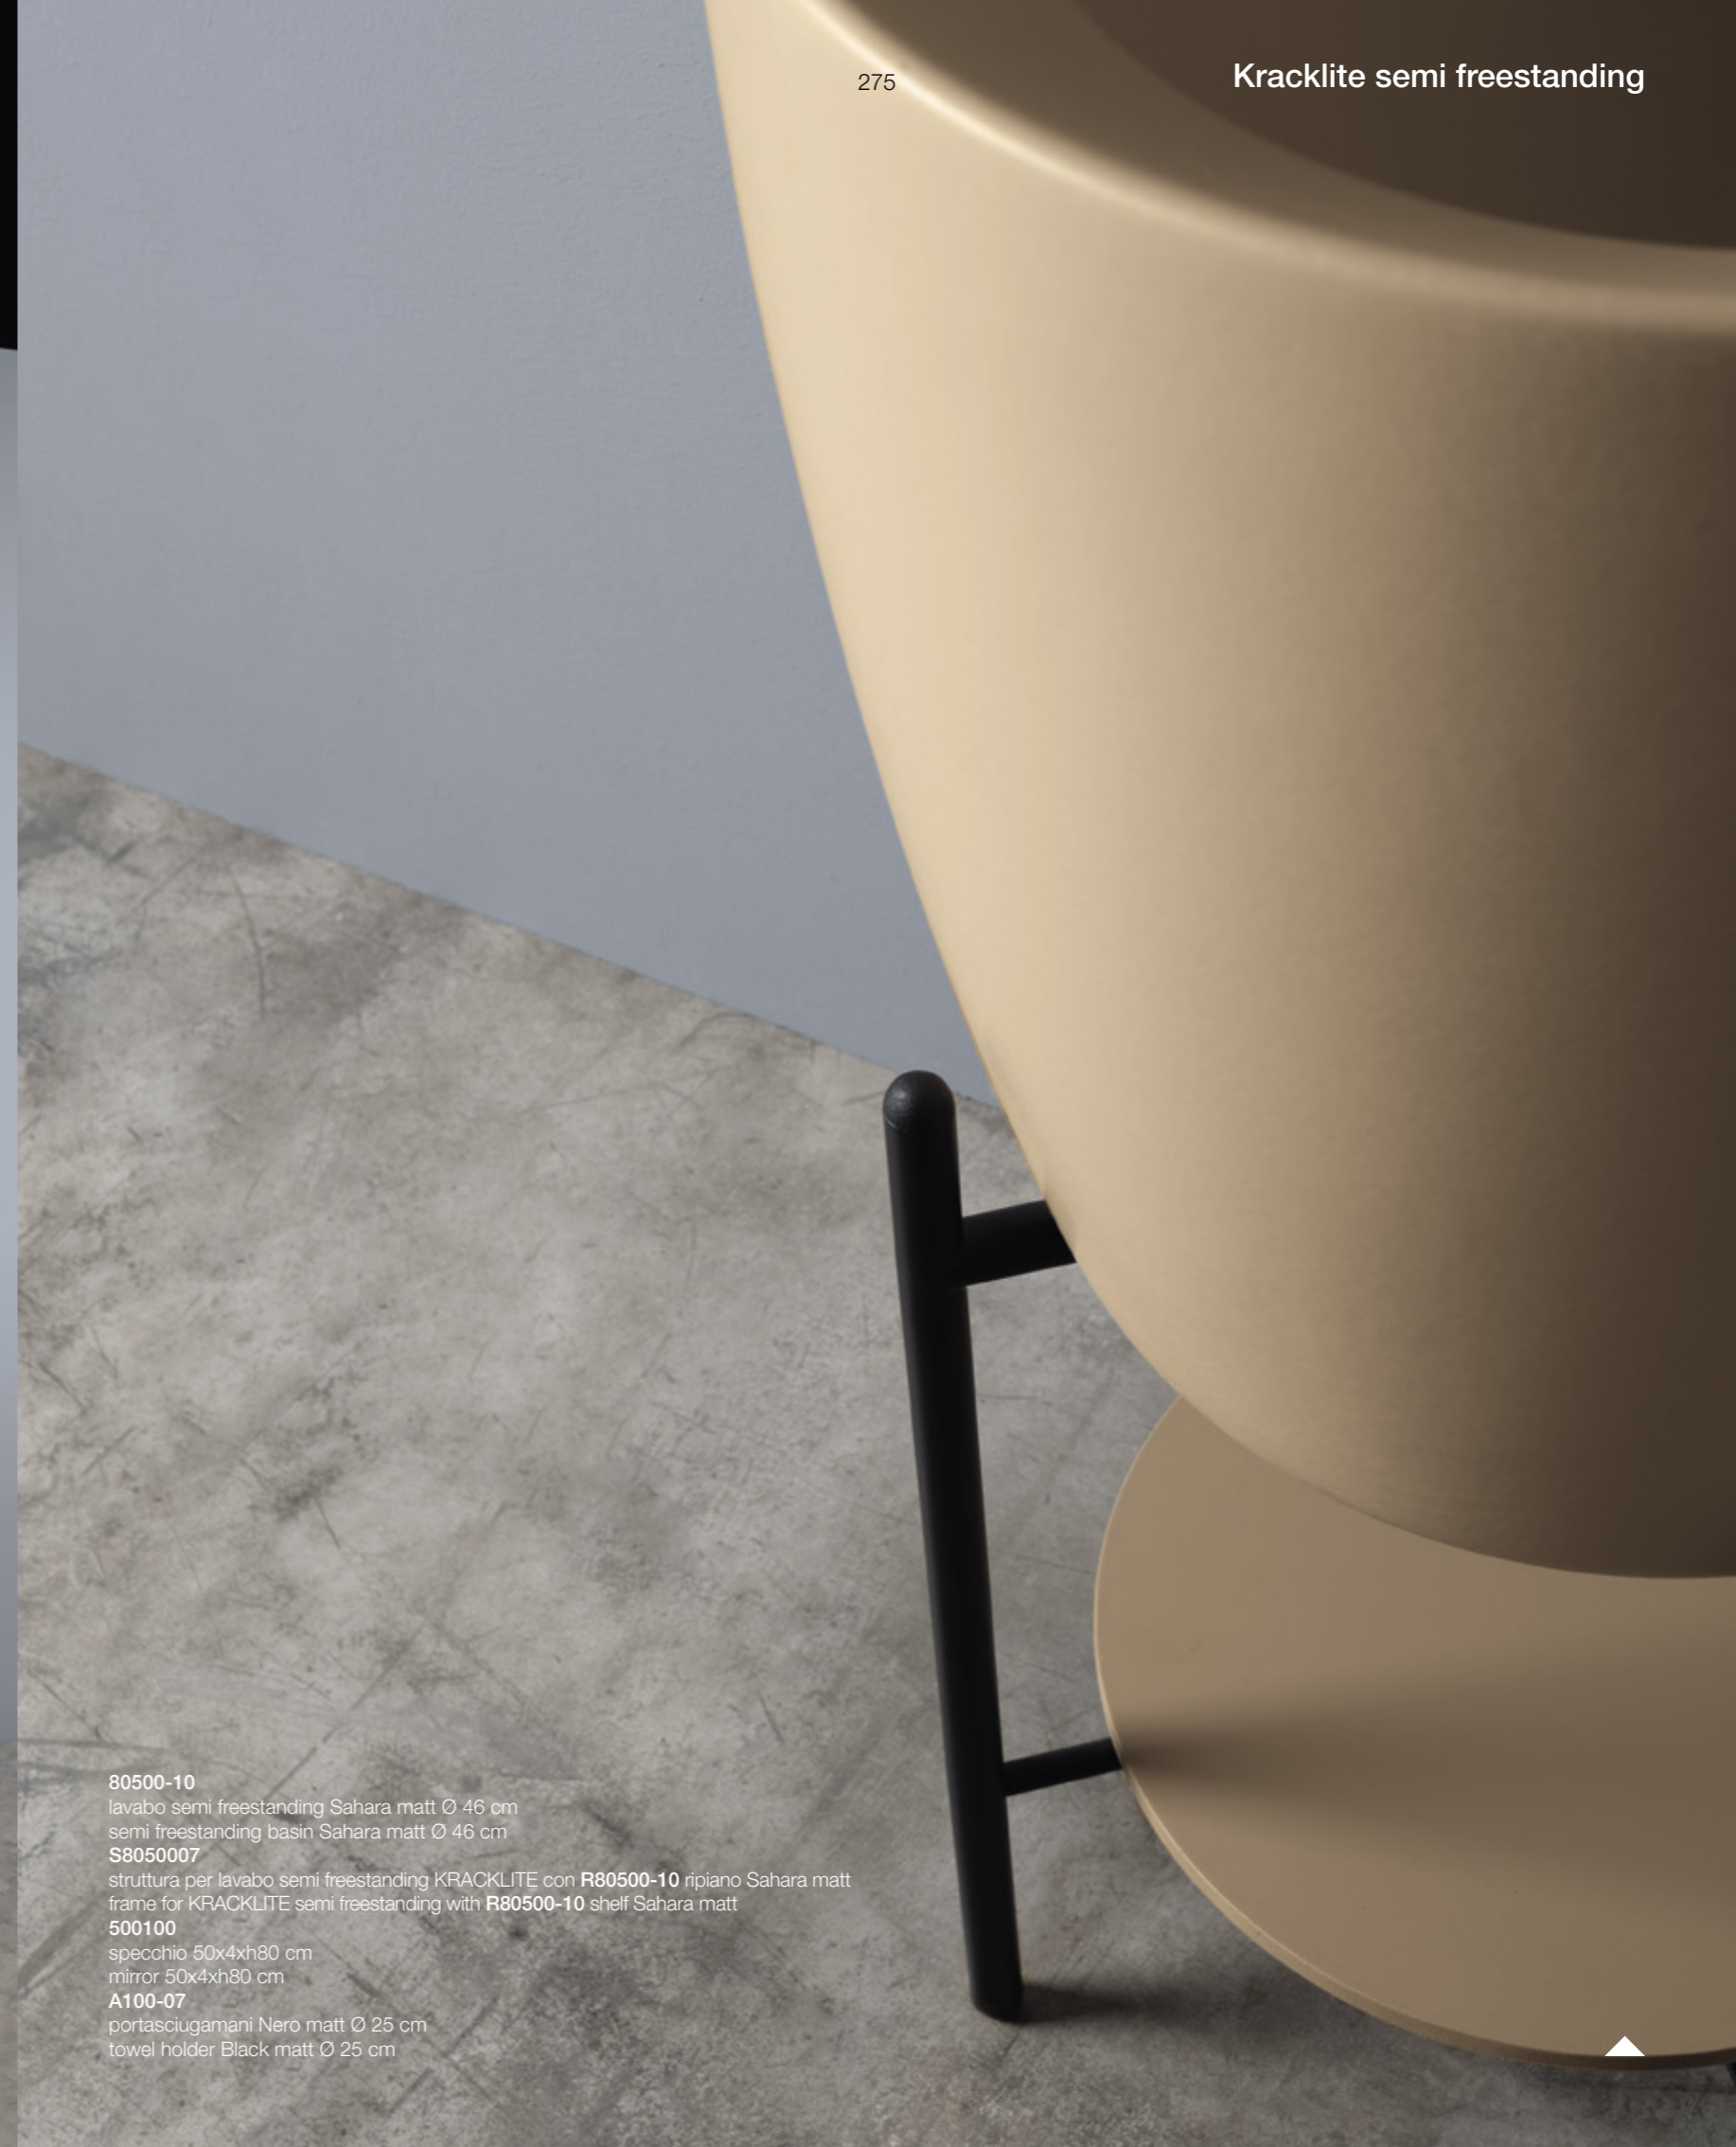

80500-10
lavabo semi freestanding Sahara matt Ø 46 cm
semi freestanding basin Sahara matt Ø 46 cm
S8050007
struttura per lavabo semi freestanding KRACKLITE con **R80500-10** ripiano Sahara matt
frame for KRACKLITE semi freestanding with **R80500-10** shelf Sahara matt
500100
specchio 50x4xh80 cm
mirror 50x4xh80 cm
A100-07
portasciugamani Nero matt Ø 25 cm
towel holder Black matt Ø 25 cm