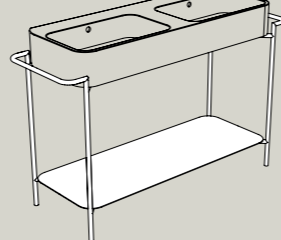

STRUTTURA/RIPIANO
FRAME/SHELF
S8612007/R8612007
140x45xh80 cm

COMPLEMENTI SOSPESI PER LAVABI_WALL HUNG FURNISHINGS FOR BASIN

misure ingombro mobile senza lavabo_measures don't include basin

HUG
S32010
Ø48xh19 cm

MOBILE_CABINET
M32010
Ø48xh45 cm