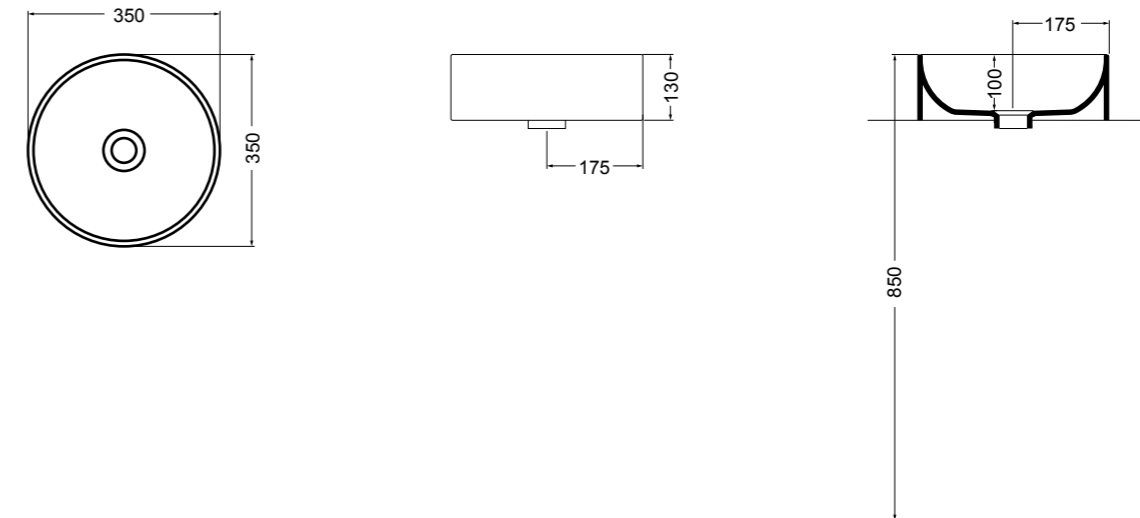

WS107 NORMAL lavabo 04C da appoggio 42,5 cm_ NORMAL 04C counter-top basin 42,5 cm