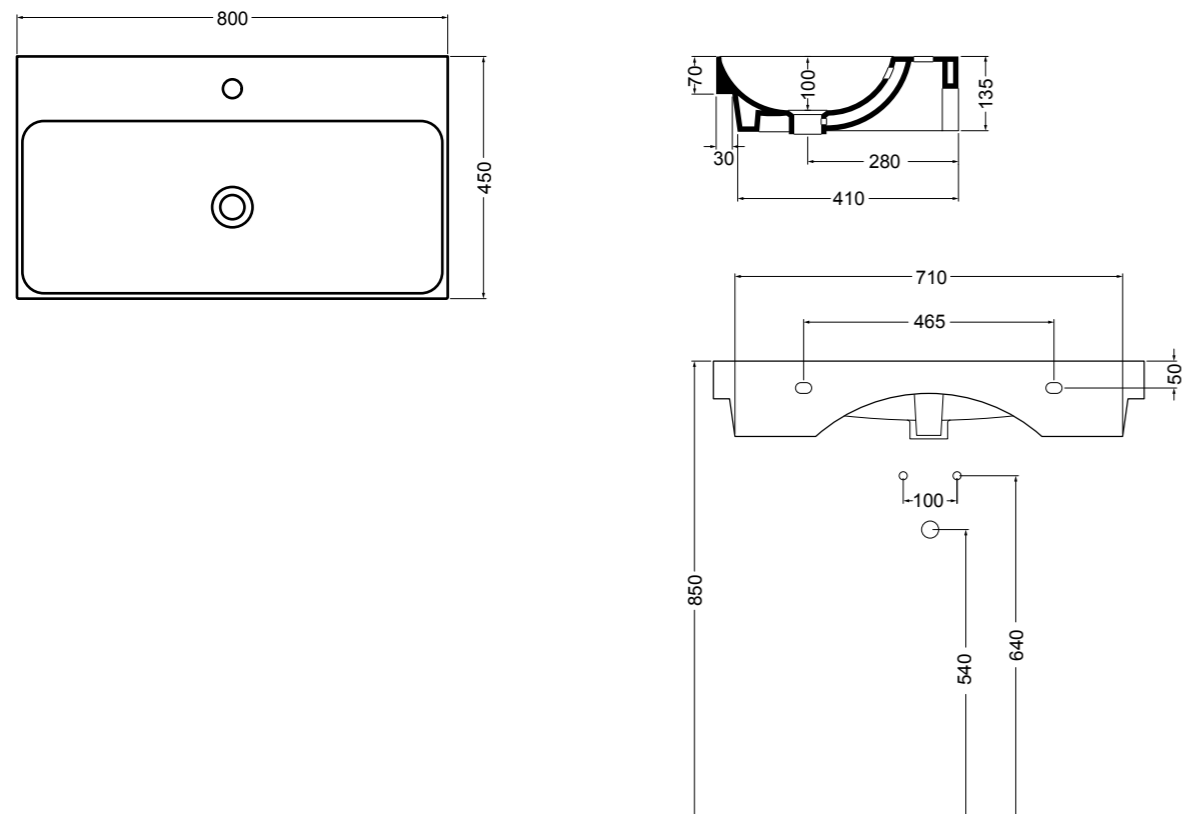

WS113 NORMAL lavabo semincasso 45 cm_NORMAL semi-recessed basin 45 cm

WS110 NORMAL lavabo sospeso, incasso e da appoggio 80 cm_NORMAL wall hung, inset and counter-top basin 80 cm