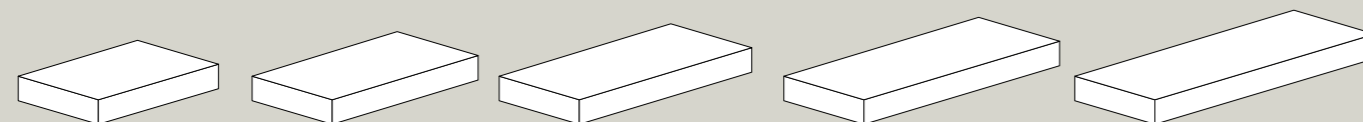

Piano d'appoggio per lavabi_Top for basin

40080
80x50xh12 cm400100
100x50xh12 cm400120
120x50xh12 cm400140
140x50xh12 cm400160
160x50xh12 cm

Colori legno laccato . Lacquered finishes

12
Bianco matt
White matt