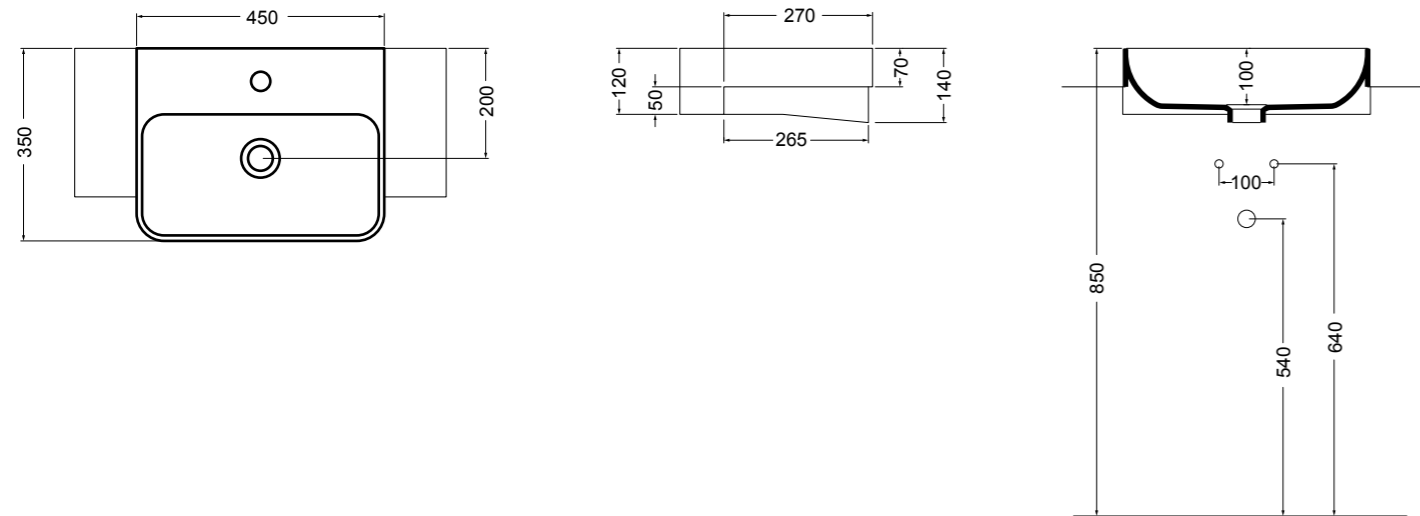

WS107 NORMAL lavabo da appoggio 42 cm_NORMAL counter-top basin 42 cm

WS115 NORMAL lavabo sospeso 42 cm_NORMAL wall hung basin 42 cm