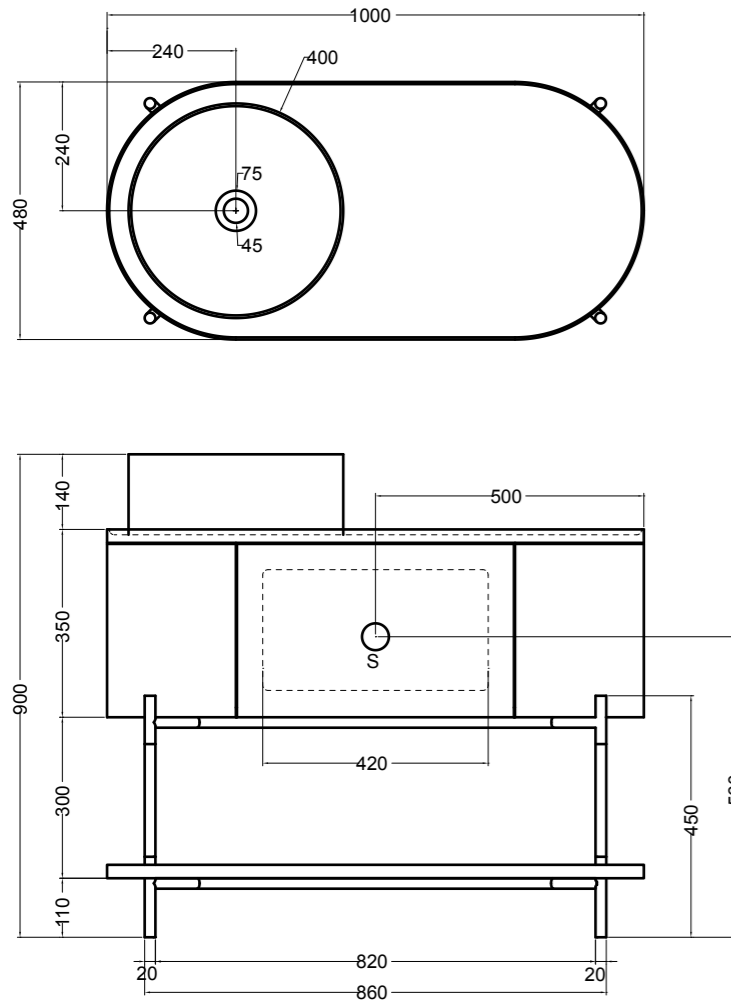

VISTA LATERALE
SIDE VIEW

200M madia ovale_oval sideboard
 200R ripiano_shelf
 200S4507 struttura per madia ovale h 45 cm_frame for oval sideboard h 45 cm

VISTA FRONTALE
FRONT VIEW

VISTA LATERALE
SIDE VIEW