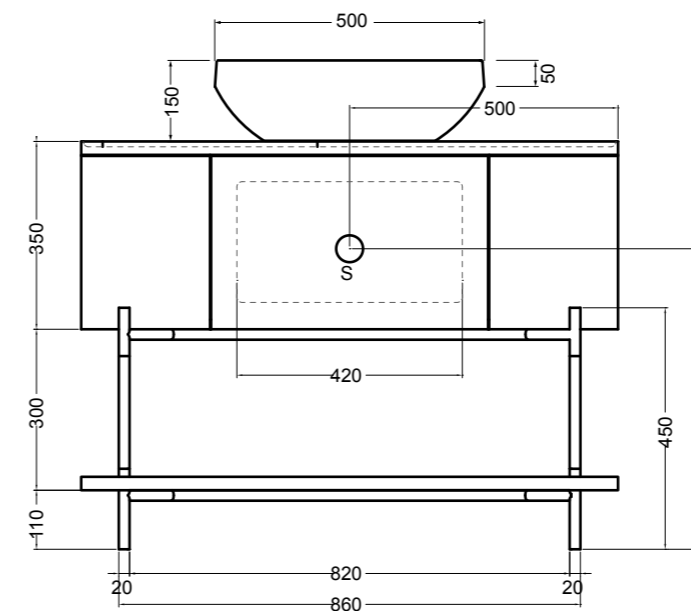

VISTA FRONTALE
FRONT VIEW