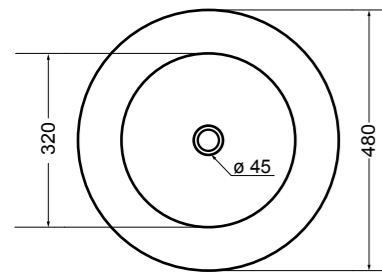

07 Nero matt_Black matt

15 Verde matt_Green matt

17 Blu matt_Blue matt

32132 lavabo rotondo convesso Ø 48 cm_round convex basin Ø 48 cm

scasso consigliato Ø 360
recommended cutting template Ø 360

32135 lavabo rotondo piano Ø 55 cm_round flat basin Ø 55 cm