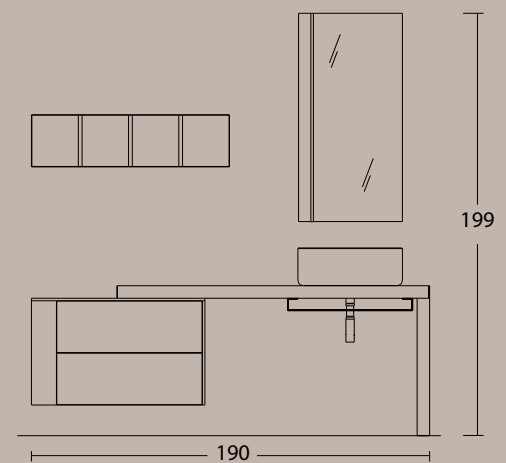

Life 14

Geometrie e superfici sempre più ricercate danno origine ad ambienti e atmosfere accoglienti e raffinate, come in questa composizione dove gli elementi si uniscono a configurare un ampio piano in Castagno naturale in continuità con l'appoggio verticale e una cassettera sospesa configurata per l'uso delle mensole laterali integrate nel fianco.

Geometries and increasingly refined surfaces create welcoming and refined environments and atmospheres, as in this composition where the elements come together to amount to a large natural chestnut top in continuity with the vertical support and a suspended chest of drawers configured for the use of lateral shelves integrated in the side.