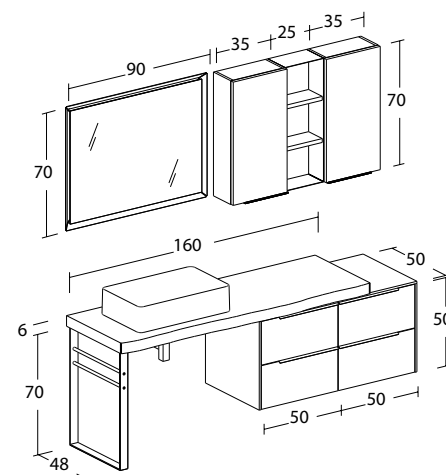

Life 13

Finitura Composizione: Castagno Naturale Levigato - Laccato Grigio Fumo
Top: Corteccia - Castagno Naturale Levigato
Lavabo: Appoggio "Dandy" in ceramica col. Tortora Opaco
Struttura: Gamba con portasciugamani integrato in metallo verniciata a polvere col. Nero Opaco
Maniglie: "Sign" alluminio col. Nero Opaco
Specchiera e illuminazione: Specchio "Vela" retroilluminato
Complemento: Pensili con anta laccata Grigio Fumo e Pensile a giorno in metallo color Nero Opaco con interno Castagno Naturale Levigato

Composition Finish: Natural Sanded Chestnut - Smoky Gray lacquered
Top: Natural Sanded Chestnut Bark
Wash basin: Ceramic countertop "Dandy" col. Matt Dove Gray
Structure: Powder-coated metal legs with integrated towel rail col. Matt Black
Handles: "Sign" aluminum col. Matt Black
Mirror and lighting: Backlit mirror "Vela"
Complement: Wall units with lacquered door Smoky Gray and Matt Black open metal wall unit with Natural Sanded Chestnut interior