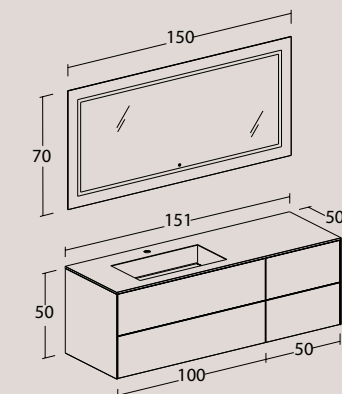

Life 15

Finitura Composizione: Gres porcellanato "Calacatta Bianco lucido"
Top: Gres porcellanato "Calacatta Bianco lucido" con vasca integrata
Apertura cassetti: Push and Pull
Specchiera e illuminazione : Specchio filo lucido retroilluminato e sabbato su 4 lati per illuminazione frontale

Composition finish: "Calacatta Glossy White" porcelain stoneware
Top: "Calacatta Glossy White" porcelain stoneware with integrated basin
Drawers opening: Push and Pull
Mirror and lighting: Backlit mirror polished and sandblasted on 4 sides for front lighting