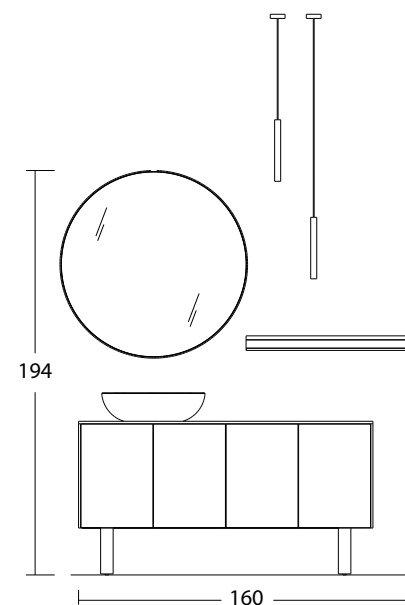

Life 07

Una geometria pura per questa composizione composta da un mobile contenitore capiente e funzionale e lavabo da appoggio in ceramica. Le ante di chiusura rivestite in Gres porcellanato "Ardesia Bianca" conferiscono a questo insieme un aspetto elegante e sofisticato, completato dallo specchio circolare con cornice metallica nera e dalla mensola in metallo con illuminazione led sottostante.

A pure geometry for this composition composed of a large and functional storage unit and a ceramic countertop washbasin. The closing doors covered in "white slate" porcelain stoneware give this composition an elegant and sophisticated look, completed by the circular mirror with black metal frame and by the metal shelf with LED lighting below.