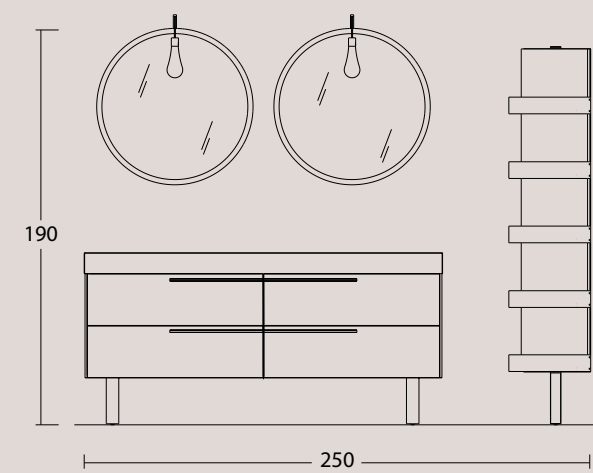

Life 04

La soluzione ideale per chi ama o ha bisogno di condividere tempo e spazio. Una base contenitore con 4 cassetti e due lavabi integrati in un top monolitico in Gres “Ardesia Nera” combinato con specchi dalla forma circolare morbida ed elegante. Un elemento prezioso la colonna girevole con specchio e mensole con vaschetta in metallo.

The perfect solution for those who love or need to share time and space. A base unit with 4 drawers and two wash basins integrated in a monolithic top in “Black Slate” Stoneware combined with soft and elegant circular mirrors. The turning column is a precious element, with a mirror and metal tray shelves.