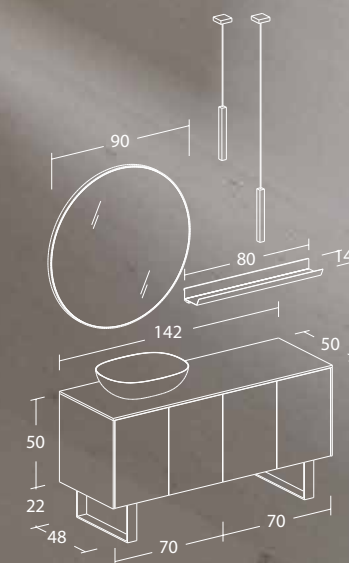

Life 07

Finitura Composizione: Castagno Naturale Levigato e Gres porcellanato "Ardesia Bianca"
Lavabo: Appoggio "Fine 50" in ceramica col. Bianco Opaco
Specchiera e illuminazione: Specchio retroilluminato "Queen" e Lampade "Quadra" in metallo col. Nero Opaco
Finitura Fianchi: "Castagno Naturale Levigato"
Struttura: Piedi in metallo verniciati a polvere col. Nero Opaco
Apertura ante: Push and Pull
Complemento: Mensola in metallo col. Nero, illuminata nella parte sottostante con asola p/asciugamano

Composition Finish: Natural Sanded Chestnut and "White Slate" porcelain stoneware
Wash basin: Ceramic countertop "Fine 50" col. Matt White
Mirror and lighting: Backlit mirror "Queen" and Lamps "Quadra" structure col. Matt Black
Sides finish: "Natural Sanded Chestnut"
Structure: Metal powder-coated feet col. Matt Black
Doors opening: Push and Pull
Complement: Metal shelf col. Black, illuminated in the lower part with towel rail