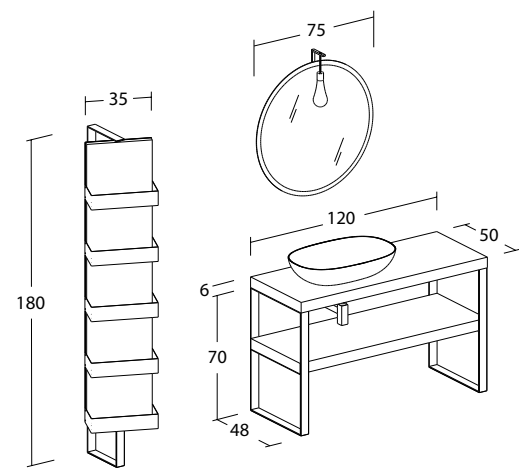

Life 11

Finitura Composizione: Castagno Naturale Levigato
Lavabo: Appoggio "Fine 50" in ceramica col. Tortora Opaco
Struttura: Gambe in metallo verniciate a polvere col. Nero Opaco
Specchiera e illuminazione: Specchio "Circle" molato
Complemento: Colonna specchio girevole fondo Castagno Vecchio non Levigato
con mensole a vaschetta in metallo col. Nero Opaco

Composition Finish: Natural Sanded Chestnut
Wash basin: Ceramic countertop "Fine 50" col. Matt Dove Gray
Structure: Metal powder-coated legs col. Matt black
Mirror and lighting: Cut mirror "Circle"
Complement: Turning mirror wall unit bottom Aged Unsanded Chestnut
with metal tray shelves col. Matt Black