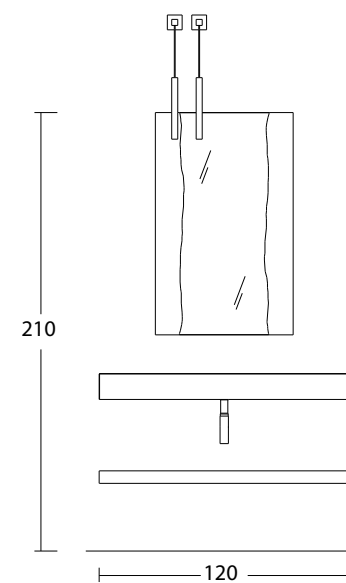

Life 16

Questa composizione esprime l'ampia varietà dimensionale offerta da LIFE, in grado di interpretare ambienti e funzioni diverse lasciando una libertà di configurazione assoluta. La combinazione in nicchia è formata da un top veletta con lavabo integrato col. Ardesia Grigia, un top mensola sottostante in Castagno Grigio Ossidato e uno specchio con fasce laterali qui montato in posizione verticale.

This composition expresses the wide dimensional variety offered by LIFE, able to interpret different environments and functions, leaving an absolute freedom of configuration. The combination is formed by a rib top with a Gray Slate-colored integrated washbasin, a top shelf underneath in Oxidized Gray Chestnut and vertically mounted mirror with side strips.