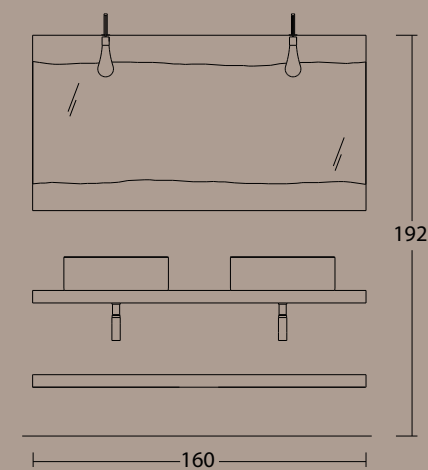

Life 05

In un gioco di contrasti si combinano la matericità dei top Corteccia, delle fasce dello specchio e la geometria pura dei lavabi da appoggio in ceramica nera. Una composizione moderna e minimale per gli ambienti e gli stili di vita che richiedono semplicità e naturalezza.

The materiality of the Corteccia tops, of the mirror strips and the pure geometry of the black ceramic countertop washbasins combine in a game of contrasts. A modern and minimal composition for environments and lifestyles that require simplicity and naturalness.