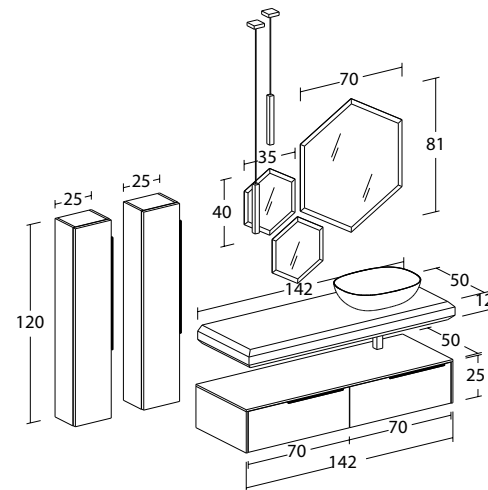

Life 12

Finitura Composizione: Castagno Naturale Levigato - Laccato Bianco Opaco
Lavabo: Appoggio "Fine 50" in ceramica col. Bianco Opaco
Maniglie: "Sign" alluminio col. Nero Opaco
Specchiera e illuminazione: Specchio "Esagono Large & Mini"
Lampade "Stick" in metallo attacco a soffitto col. Nero Opaco
Complemento: Pensili con anta laccato col. Bianco Opaco

Composition Finish: Natural Sanded Chestnut – Matt White lacquered
Wash basin: Ceramic countertop "Fine 50" col. Matt White
Handles: "Sign" aluminum col. Matt Black
Mirror and lighting: Mirror "Esagono Large & Mini"
Ceiling lamps "Stick" in metal col. Matt Black
Complement: Wall units with lacquered door col. Matt White