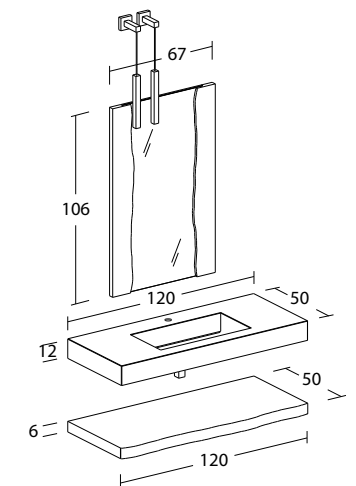

Life 16

Finitura Composizione: Castagno Grigio Ossidato
Top lavabo: Gres porcellanato "Ardesia Grigia"
Top mensola: Corteccia - Castagno Grigio Ossidato
Specchio "Life" con fasce Corteccia - Castagno Grigio Ossidato e Lampade "Stick" attacco a soffitto col. Nero Opaco

Composition Finish: Oxidized Gray Chestnut
Wash basin Top: "Gray Slate" porcelain stoneware
Shelf Top: Oxidized Gray Chestnut Bark
Mirror "Life" with Oxidized Gray Chestnut Bark strips and ceiling Lamps "Stick" col. Matt Black