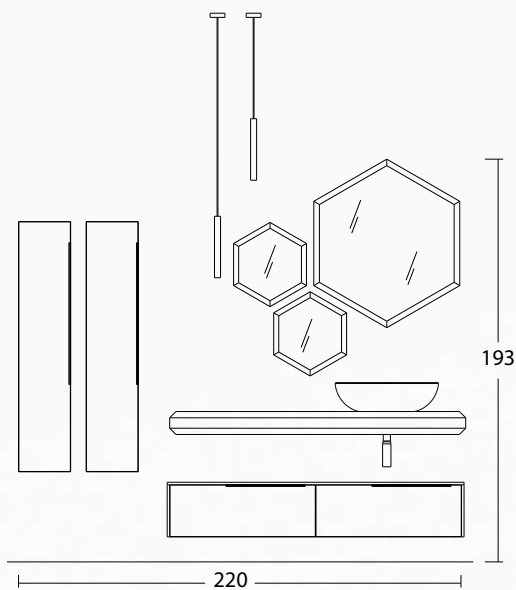

Life 12

Le combinazioni di LIFE permettono di sviluppare soluzioni sempre differenti. Il top realizzato con tavole di Castagno montate a veletta, si presenta come un pannello di legno tutto al naturale sagomato ad effetto "trave".

A questa composizione viene abbinato un insieme di specchiere "Esagono Large & Mini" con molatura e retroilluminazione perimetrale. Il contenitore sottostante il top e i pensili complementare vengono proposti in laccato Bianco Opaco, in contrasto con le finiture delle maniglie, delle lampade e del sifone di col. Nero Opaco.

LIFE combinations allow developing solutions that are always different. The top made with Chestnut boards mounted as rib, looks like a completely natural wooden panel shaped like a "beam". This composition is combined with a set of mirrors "Esagono Large & Mini" with perimeter polishing and backlighting. The storage unit below the top and the complementary wall units are offered in Matt White lacquer, in contrast with the finishes of the handles, lamps and siphon of col. Matt Black.