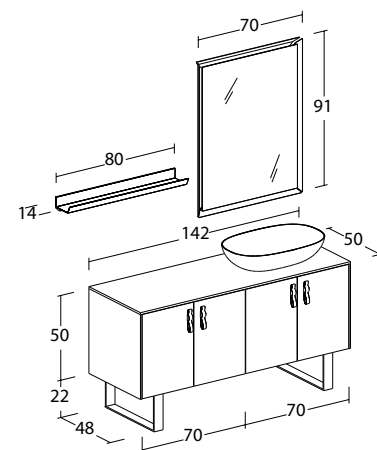

Life 06

Finitura Composizione: Castagno Saponato con piedi sotto/base in metallo col. Nero Opaco
Lavabo: Appoggio "Nice 50" in ceramica col. Nero opaco
Finitura Top e Fianchi: Castagno Saponato
Struttura: Piedi in metallo verniciati a polvere col. Nero opaco
Maniglie: "Nodo" alluminio col. Nero opaco e fascetta in cuoio col. "Testa di Moro"
Specchiera e illuminazione: Specchio "Vela" con telaio in metallo modellato con cornice retroilluminata led
Complemento: Mensola in metallo col. Nero, illuminata nella parte sottostante con asola p/asciugamano

Composition finish: Saponified Chestnut with metal base feet col. Matt Black
Wash basin: ceramic countertop "Nice 50" col. Matt Black
Top and sides finish: Saponified Chestnut
Structure: Metal powder-coated feet col. Matt Black
Handles: "Nodo" aluminum col. Matt Black and leather strap col. "Dark Brown"
Mirror and lighting: Mirror "Vela" with modeled metal structure with led backlit frame
Complement: Metal shelf col. Black, illuminated in the lower part with towel rail