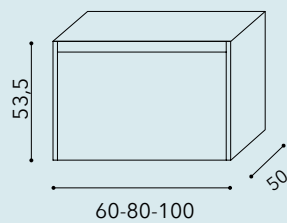

slot evo | modularità / modularity

BASI PORTALAVABO | BASE UNITS