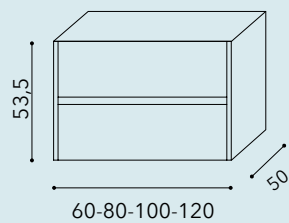

slot evo | modularità / modularity

BASI PORTALAVABO | BASE UNITS