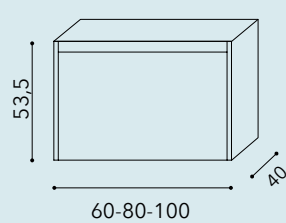

slot evo | modularità / modularity

BASI PORTALAVABO | BASE UNITS