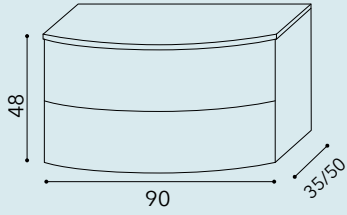

twist | modularità / modularity

BASI PORTALAVABO | BASE UNITS FOR TABLETOP WASHBASIN