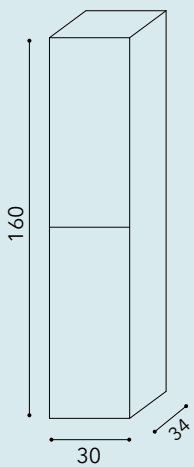

COLONNA | *COLUMN*