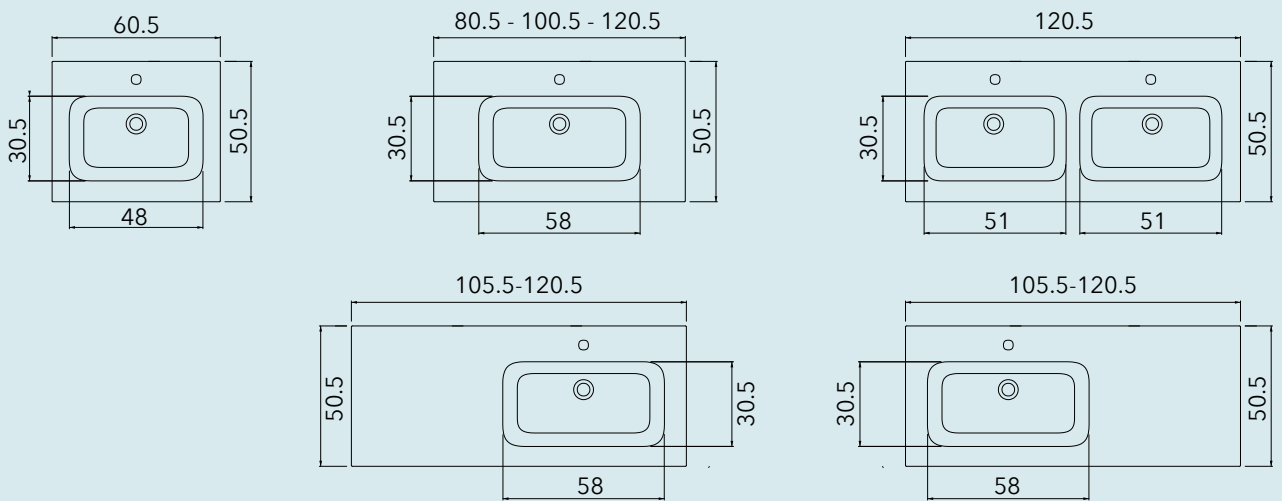

BASI PORTALAVABO | *BASE UNITS*

---

COLONNA | *COLUMN*

---

PENSILE | *WALL UNIT*

---

LAVABO IN CERAMICA "QUBO" | "QUBO" CERAMIC WASHBASIN

LAVABO IN CERAMICA "PLANO" | "PLANO" CERAMIC WASHBASIN