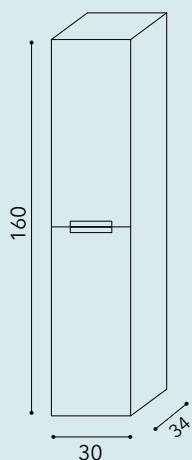

COLONNA | *COLUMN*