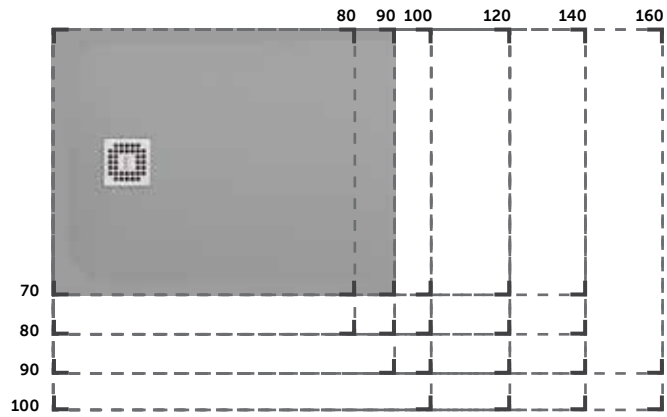

504

 70 x 140 CM (Rectangular)
RFST070140S504

504

RAK-FEELING SHOWER TRAYS

BATHTUB REPLACEMENT

RECTANGULAR

QUARDANT

RAK
CERAMICS