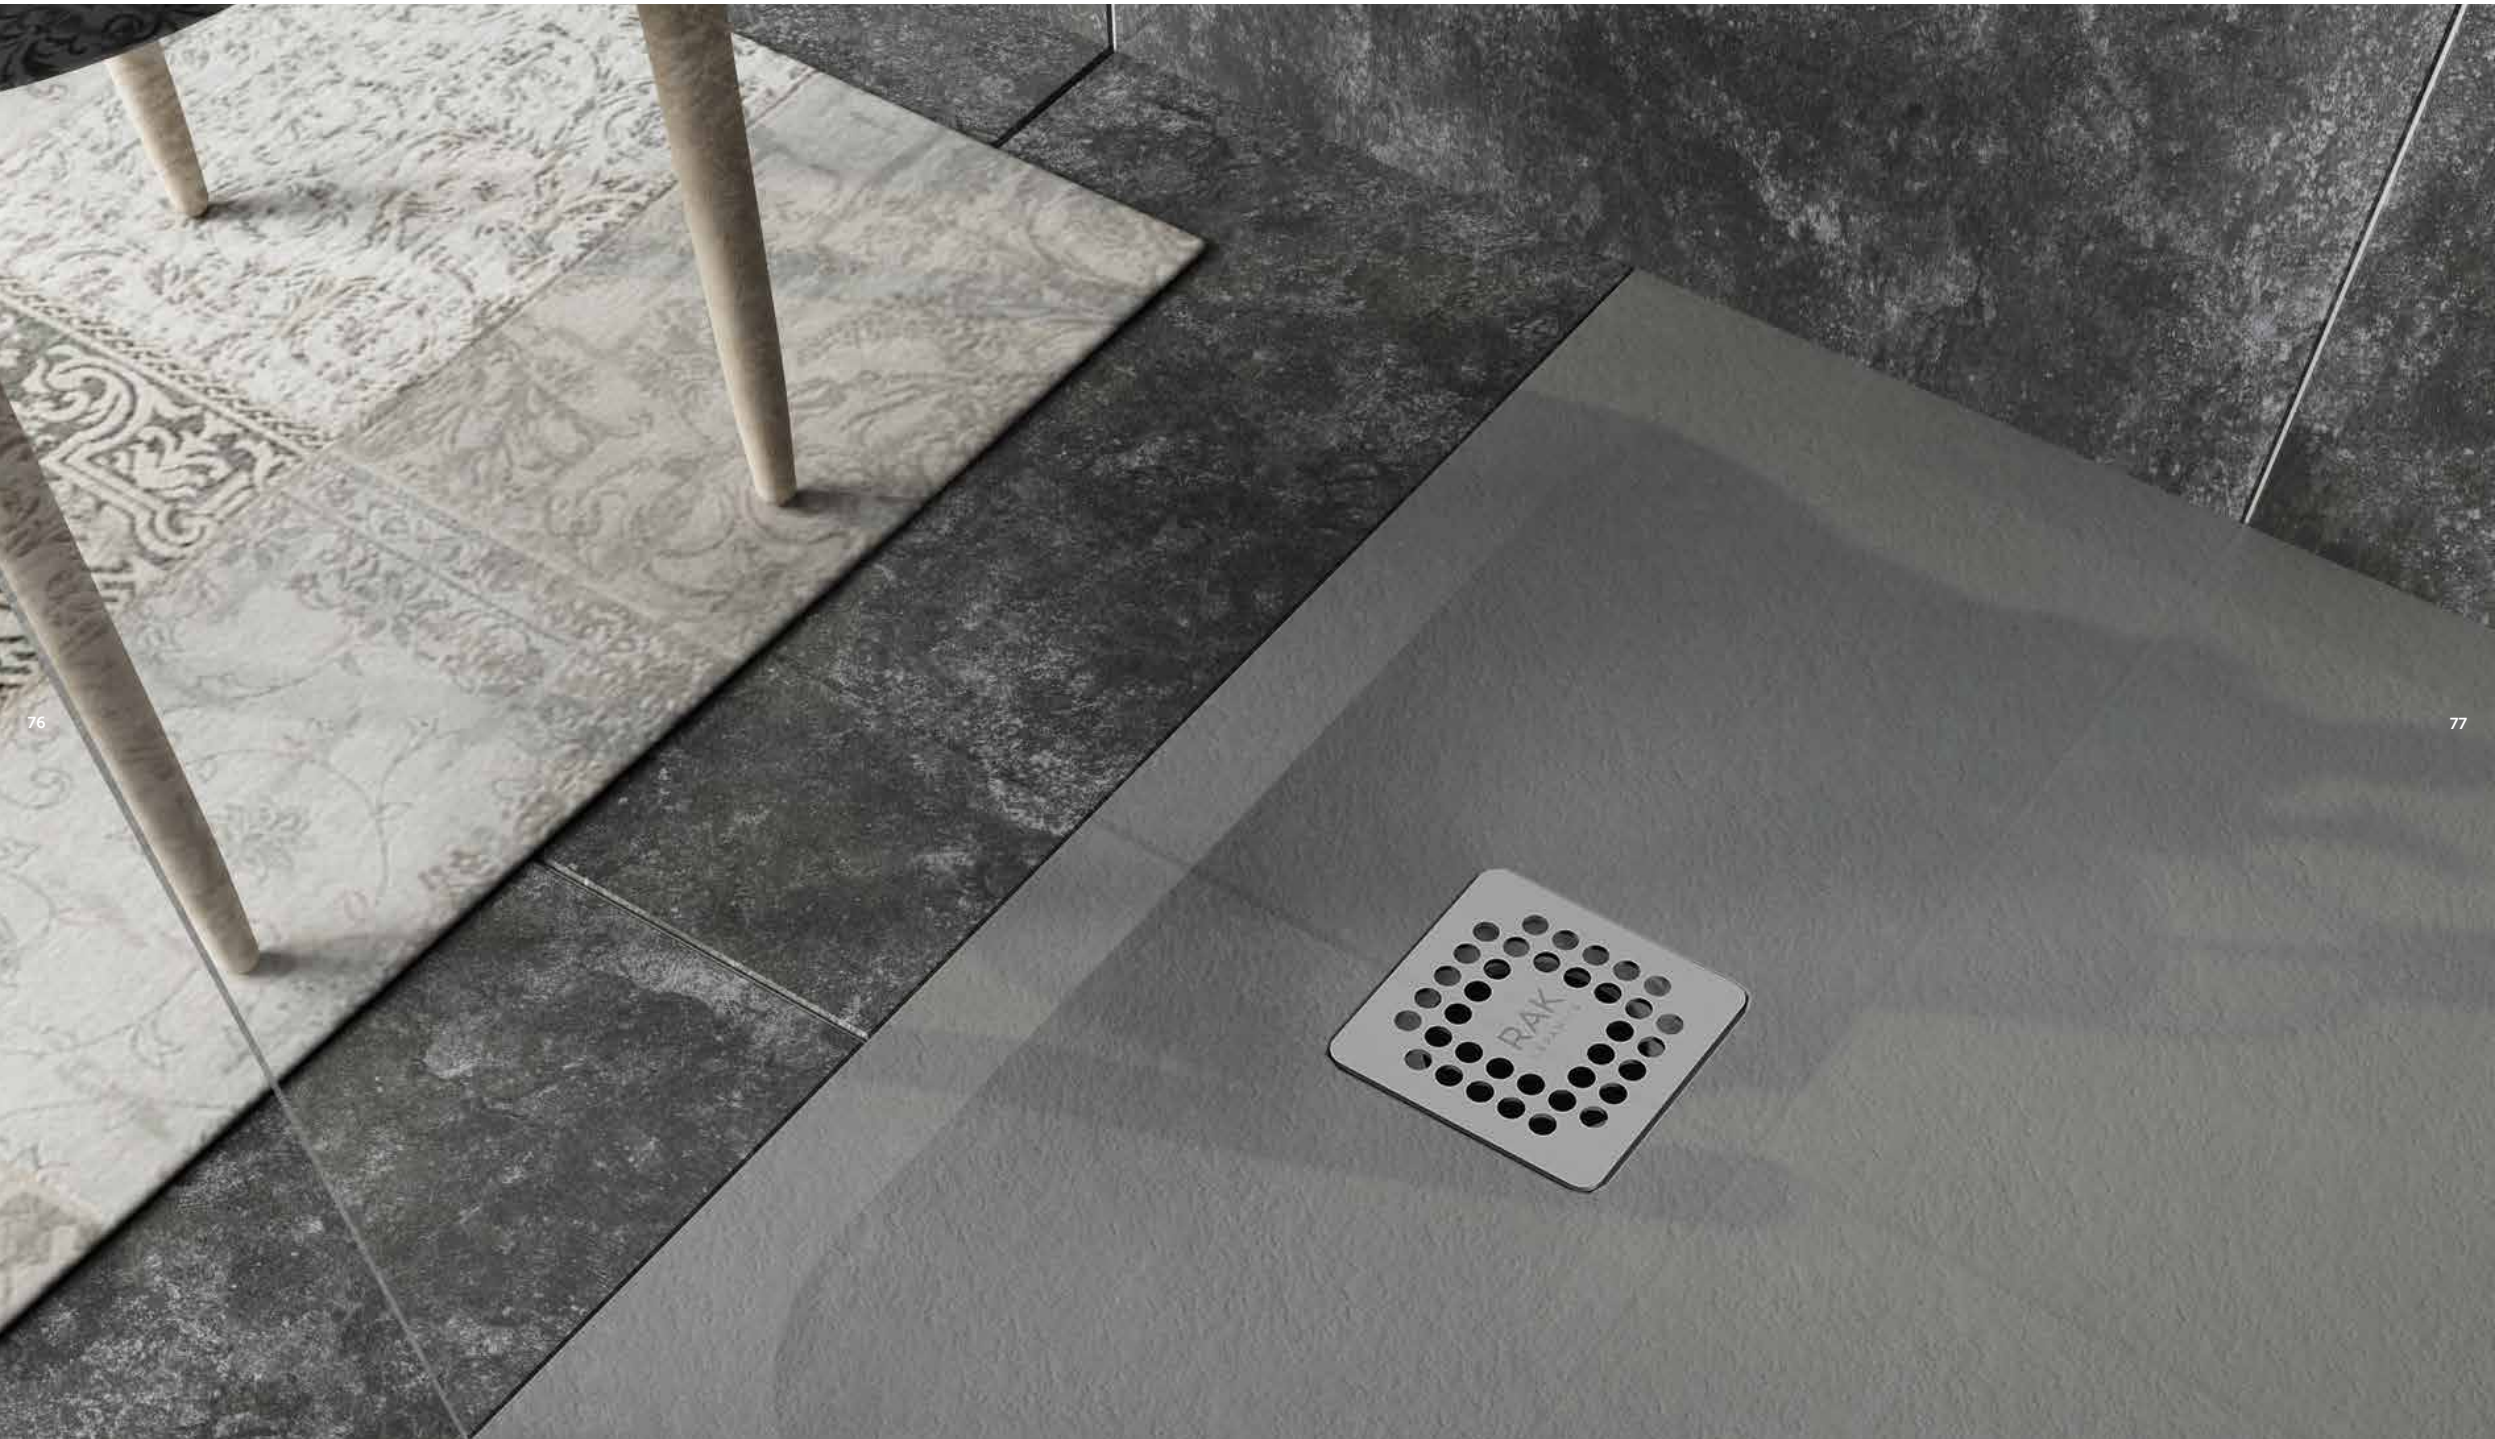

76

77

80 x 160 CM (Rectangular)
RFST080160S503
503

RAK-FEELING SHOWER TRAYS