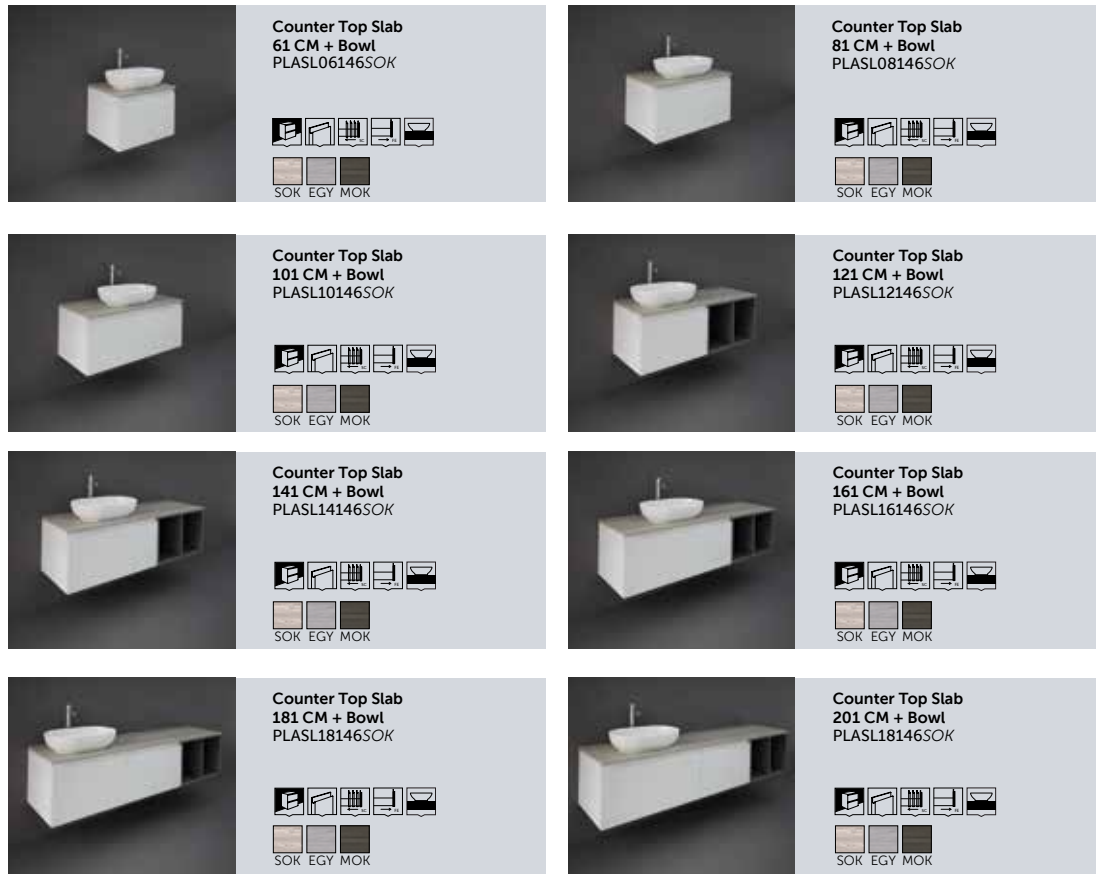

RAK-PLANO / SURFACES IN TECHWOOD