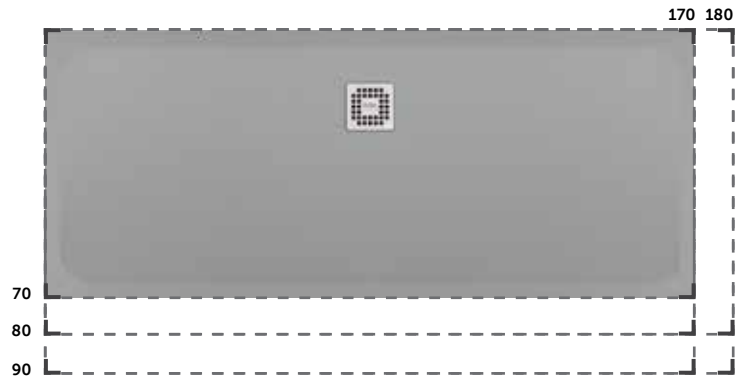

504

 70 x 140 CM (Rectangular)
RFST070140S504

504

RAK-FEELING SHOWER TRAYS

BATHTUB REPLACEMENT

RECTANGULAR

QUARDANT

RAK
CERAMICS