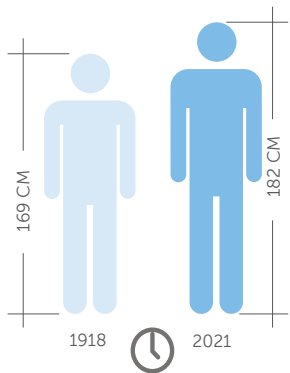

Updated ergonomics

Over the last 100 years, the average height of people in industrialized nations has increased approximately by 10 cm. To be innovative in design also means meeting the changes in population and their new needs in terms of ergonomics and comfort. RAK Ceramics design evolves together with human evolution.