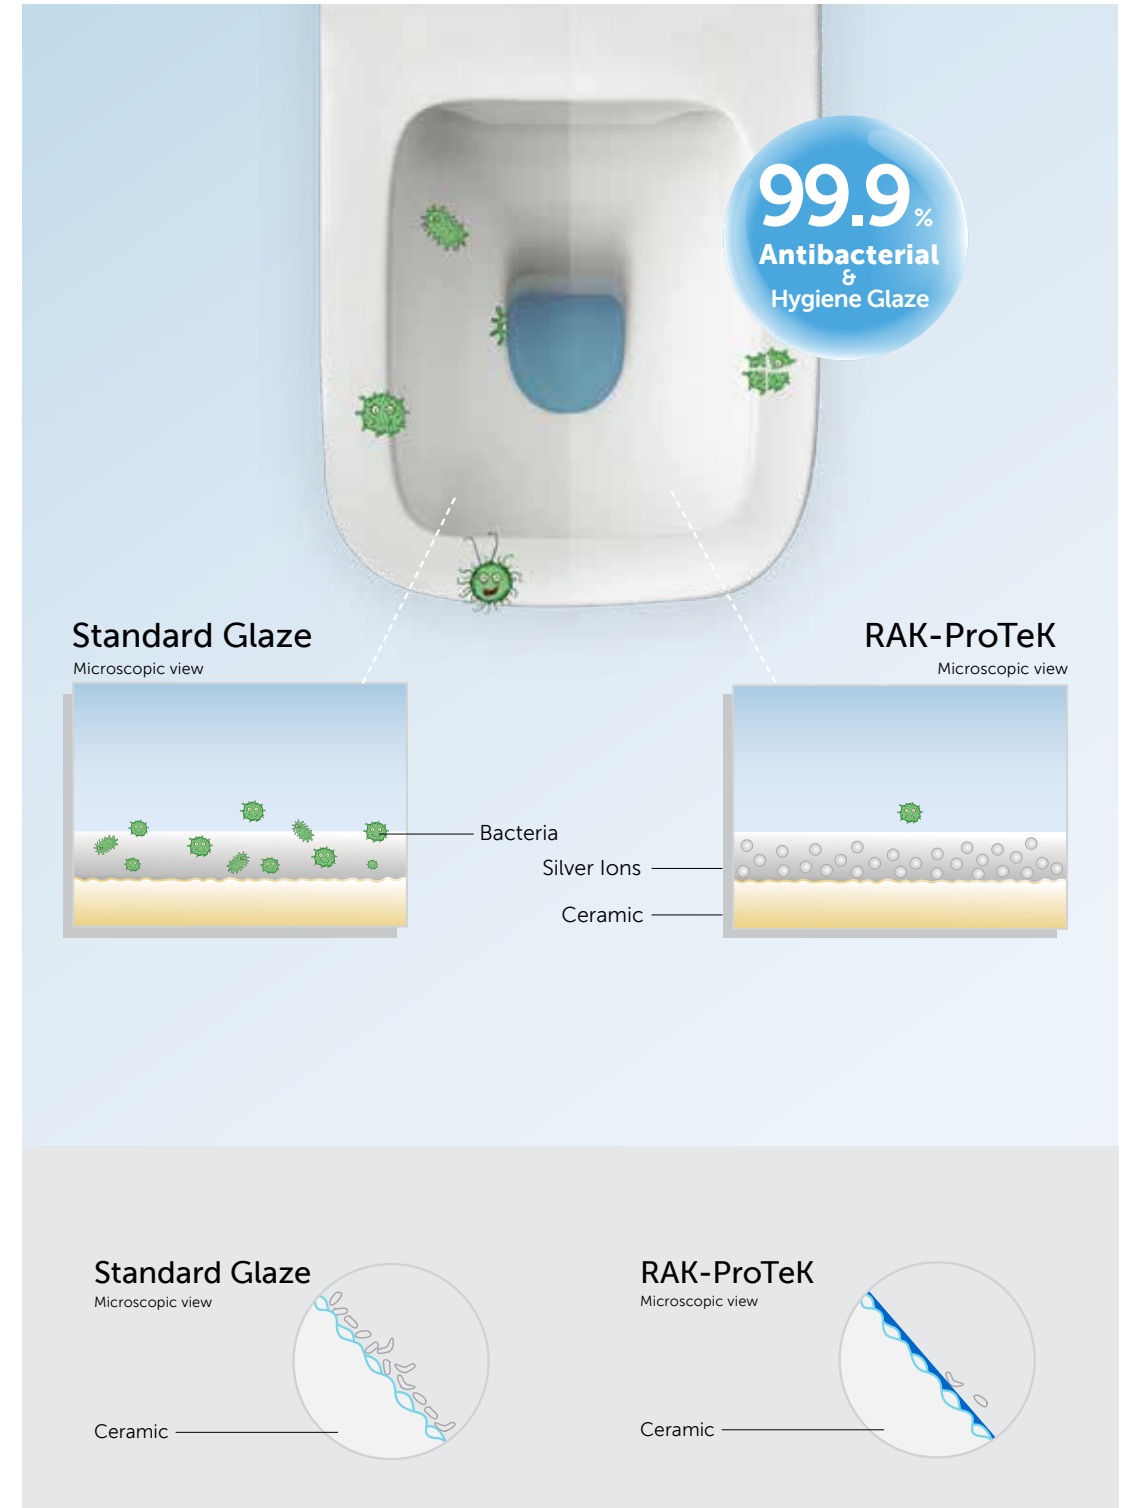

A new standard for hygiene

RAK-Sanit solutions for your bathroom are produced with RAK-ProTeK, the innovative ceramic glaze developed to protect wash basins, toilets and urinals, to make them more hygienic and easier to clean. RAK-ProTeK, which is baked into the ceramic during firing, results to a smoother surface, unlike standard ceramic with irregular surface

This feature allows the particles accumulating on the ceramic to easily slip away making cleaning more efficient and convenient

The silver ions contained in this revolutionary glaze, kill 99.9% of bacteria in 24 hours and prevent the bacterial growth, in comparison to conventional ceramic glazing. RAK-ProTeK glaze has been tested by Artest laboratory from the Italian Ceramic district in Modena