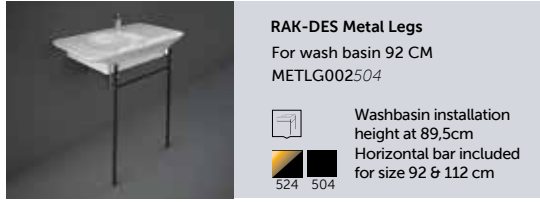

RAK-DES Metal Legs
For wash basin 92 CM
METLG002504
Washbasin installation height at 89,5cm
Horizontal bar included for size 92 & 112 cm
524 504