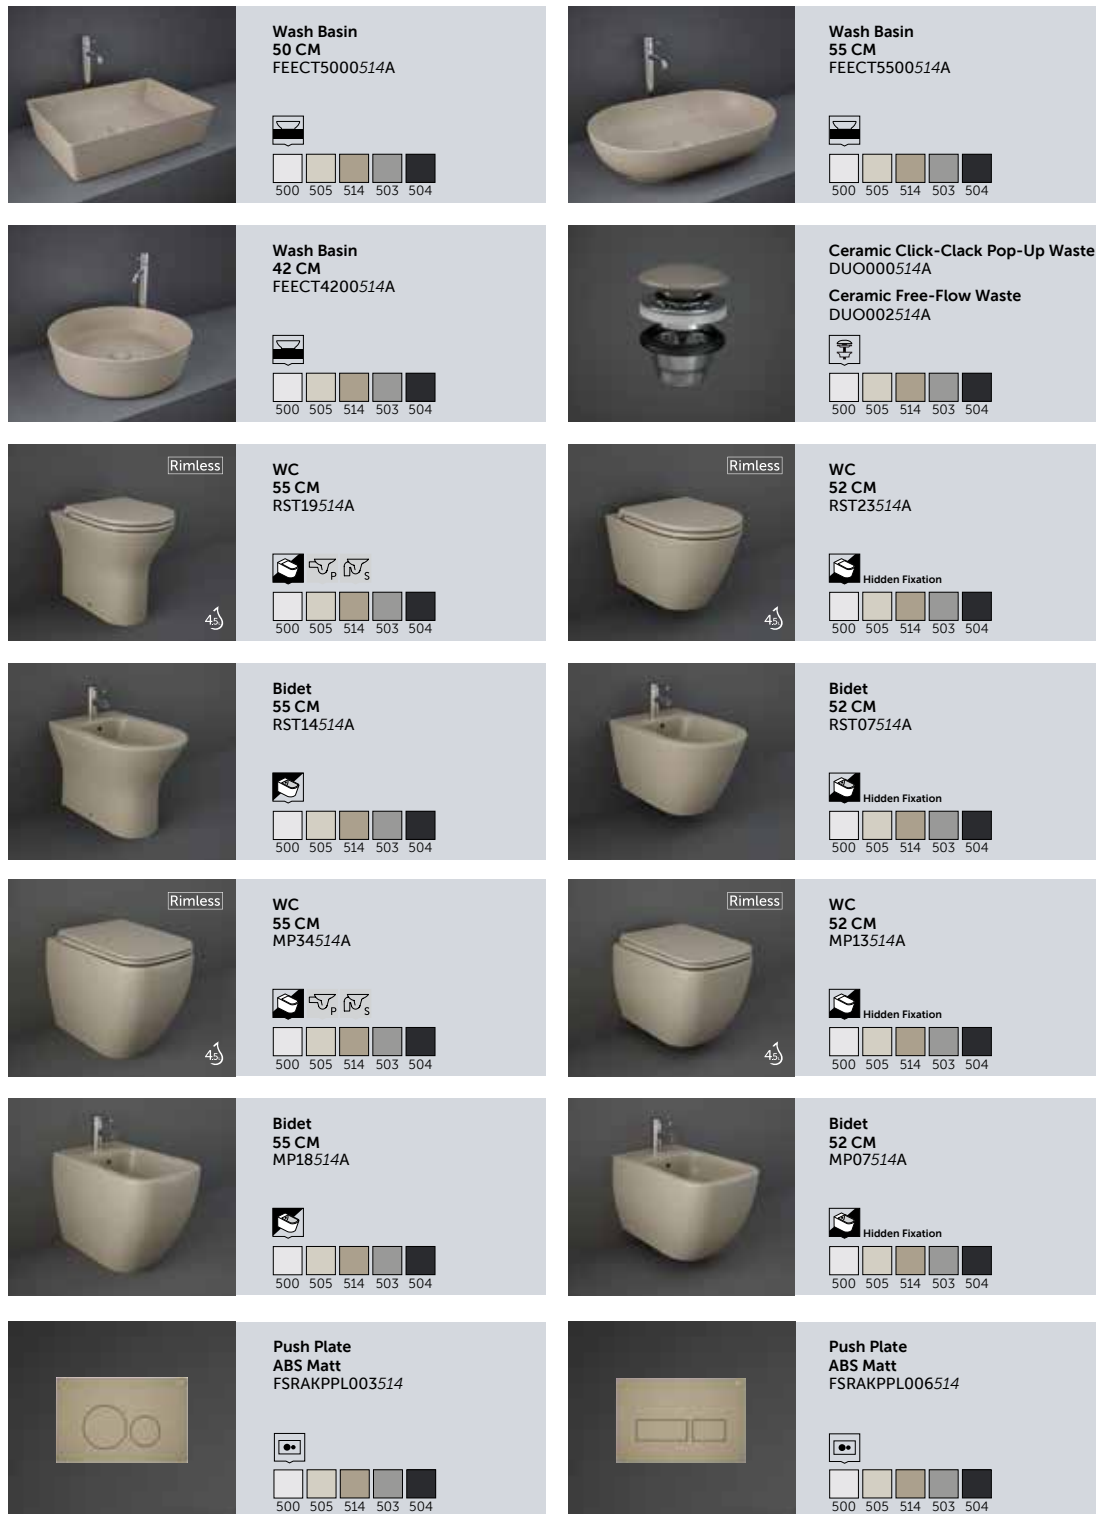

52 CM
MP13514A

514

52 CM
MP07514A

514

MATT WHITE (500)

MATT GREIGE (505)

MATT CAPPUCCINO (514)

MATT GREY (503)