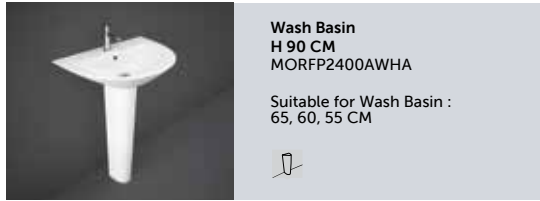

Wash Basin
60 CM
MORWB6001AWHA

Wash Basin
55 CM
MORWB5501AWHA

Wash Basin
50 CM
MORWB5001AWHA

Wash Basin
H 90 CM
MORFP2400AWHA

Suitable for Wash Basin :
65, 60, 55 CM

Wash Basin
MORHP2500AWHA

Suitable for Wash Basin :
65, 60, 55 CM