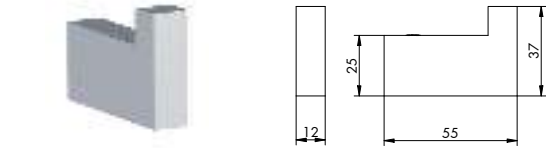

CROMATO	
01-7863	€

ALTRE FINITURE		
XX-7863	€	x M*