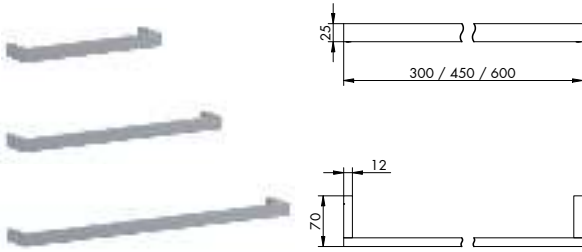

PIANTANA PORTA ROTOLO E PORTASCOPINO  
JOINTED TOILET- ROLL AND TOILET-BRUSH RACK

CROMATO		ALTRE FINITURE	
01-7859/1	€	XX-7859/1	€ x M*

 RICCIO  
HEDGEHOG  
**073025**

7861

PORTASALVIETTE SNODO  
TOWEL RACK SWIVEL

CROMATO		ALTRE FINITURE	
01-7861	€	XX-7861	€ x M*

7862/30 | 7862/45 | 7862/60

PORTASALVIETTE DA 30, 45, 60 CM  
TOWEL RACK 30, 45, 60 CM

CROMATO		
01-7862/30	30 cm	€
01-7862/45	45 cm	€
01-7862/60	60 cm	€