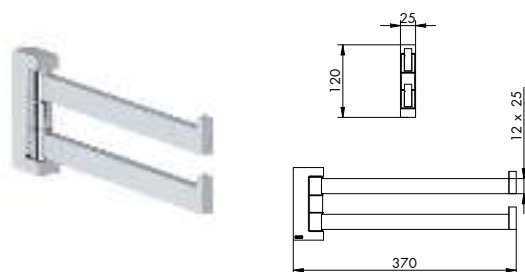

PIANTANA PORTA ROTOLO E PORTASCOPINO  
JOINTED TOILET- ROLL AND TOILET-BRUSH RACK

CROMATO		ALTRE FINITURE	
01-7859/1	€	XX-7859/1	€ x M*

 RICCIO  
HEDGEHOG  
**073025**

7861

PORTASALVIETTE SNODO  
TOWEL RACK SWIVEL

CROMATO		ALTRE FINITURE	
01-7861	€	XX-7861	€ x M*

7862/30 | 7862/45 | 7862/60

PORTASALVIETTE DA 30, 45, 60 CM  
TOWEL RACK 30, 45, 60 CM

CROMATO		
01-7862/30	30 cm	€
01-7862/45	45 cm	€
01-7862/60	60 cm	€