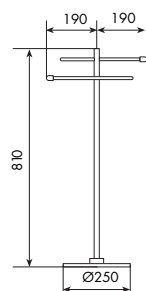

ALTRE FINITURE

XX-7057

€

x M*

PORTASAPONE
SOAP DISH
(1 PZ)

013003

7059

PIANTANA PORTASALVIETTE
JOINTED TOWEL RACK