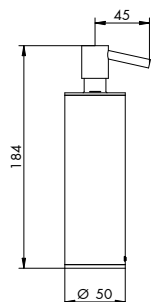

CROMATO		ALTRE FINITURE	
01-4854/1	€	XX-4854/1	€ x M*

POMPETTA EROGATRICE
COMPLETA
COMPLETE SPRINKLER PUMP
483025
01- cromato / XX- finitura

4859/1

PIANTANA PORTA ROTOLO E PORTASCOPINO
JOINTED TOILET- ROLL AND TOILET-BRUSH RACK