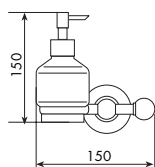

0351

PORTABICCHIERE SINGOLO DA PARETE
SINGLE WALL GLASS HOLDER

Gli accessori bagno di queste serie vengono forniti con vetro acidato. Per ordinare la versione in ceramica aggiungere al codice: /C

All bath accessories for these collections are supplied with opaque glass. To order the ceramic version, please add "/C" to the article code.

CROMATO		ALTRE FINITURE	
01-0351	€	XX-0351	€ x M*

0352

PORTABICCHIERE SINGOLO D'APPOGGIO
SINGLE STAND GLASS HOLDER

Gli accessori bagno di queste serie vengono forniti con vetro acidato. Per ordinare la versione in ceramica aggiungere al codice: /C

All bath accessories for these collections are supplied with opaque glass. To order the ceramic version, please add "/C" to the article code.

CROMATO		ALTRE FINITURE	
01-0352	€	XX-0352	€ x M*

0353

PORTASAPONE SINGOLO DA PARETE
WALL SINGLE SOAP DISH

Gli accessori bagno di queste serie vengono forniti con vetro acidato. Per ordinare la versione in ceramica aggiungere al codice: /C

All bath accessories for these collections are supplied with opaque glass. To order the ceramic version, please add "/C" to the article code.

CROMATO		ALTRE FINITURE	
01-0353	€	XX-0353	€ x M*

0353/1

DISPENSER DA PARETE
WALL DISPENSER

CROMATO		ALTRE FINITURE	
01-0353/1	€	XX-0353/1	€ x M*

POMPETTA EROGATRICE
COMPLETA
COMPLETE SPRINKLER PUMP

483035
01- cromato / XX- finitura

0353/2

DISPENSER DA PARETE SMALL
"SMALL" WALL DISPENSER

Gli accessori bagno di queste serie vengono forniti con vetro acidato. Per ordinare la versione in ceramica aggiungere al codice: /C

All bath accessories for these collections are supplied with opaque glass. To order the ceramic version, please add "/C" to the article code.

CROMATO		ALTRE FINITURE	
01-0353/2	€	XX-0353/2	€ x M*

POMPETTA EROGATRICE
COMPLETA
COMPLETE SPRINKLER PUMP