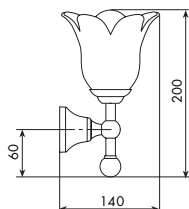

0368

APPLIQUE
APPLIQUE

CROMATO	ALTRE FINITURE
01-0368 €	XX-0368 € x M*