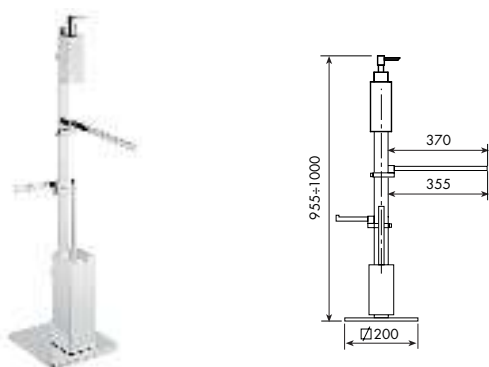

013025  
01- cromato / XX- finitura

6159

PIANTANA PORTASALVIETTE  
TOWEL RACK

CROMATO		ALTRE FINITURE	
01-6159	€	XX-6159	€ x M*

6159/2

PIANTANA CON DISPENSER, PORTASALVIETTE, PORTAROTOLO E  
PORTASCOPINO  
JOINTED SOAP DISPENSER TOWEL TOILET- ROLL AND TOILET-BRUSH RACK