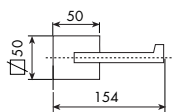

6164

PORTAROTOLO
TOILET-ROLL HOLDER