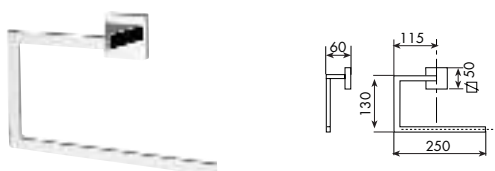

CROMATO		ALTRE FINITURE	
01-6160	€	XX-6160	€ x M*

6162/30

PORTASALVIETTE DA 30 CM
TOWEL RACK 30 CM