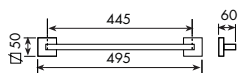

CROMATO		ALTRE FINITURE	
01-6162/30	€	XX-6162/30	€ x M*

**6162/45**

**PORTASALVIETTE DA 45 CM**  
TOWEL RACK 45 CM

CROMATO		ALTRE FINITURE	
01-6162/45	€	XX-6162/45	€ x M*

**6162/60**

**PORTASALVIETTE DA 60 CM**  
TOWEL RACK 60 CM