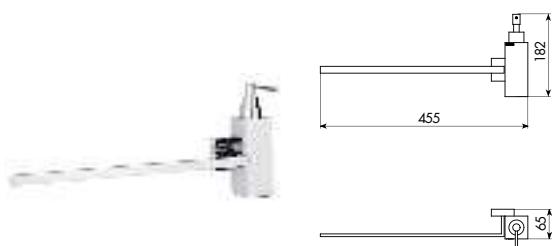

6172

SET A MURO C/SPECCHIO, PORTABICCHIERE,  
DISPENSER E PORTASALVIETTE  
WALL SET MIRROR GLASS HOLDER SOAP DISPENSER AND  
TOWEL RACK

CROMATO		ALTRE FINITURE	
01-6172	€	XX-6172	€ x M*

 POMPETTA EROGATRICE  
COMPLETA  
COMPLETE SPRINKLER PUMP  
013025  
01- cromato / XX- finitura

6173

PORTASALVIETTE C/DISPENSER  
TOWEL RACK WITH DISPENSER

CROMATO		ALTRE FINITURE	
01-6173	€	XX-6173	€ x M*

 POMPETTA EROGATRICE  
COMPLETA  
COMPLETE SPRINKLER PUMP  
013025  
01- cromato / XX- finitura