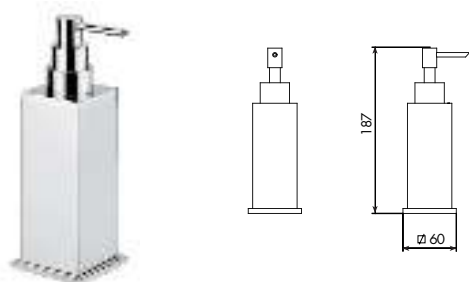

6154/1

DISPENSER D'APPOGGIO
STAND DISPENSER

CROMATO		ALTRE FINITURE	
01-6154/1	€	XX-6154/1	€ x M*

013025
01- cromato / XX- finitura

6159

PIANTANA PORTASALVIETTE
TOWEL RACK