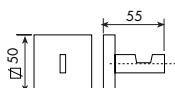

6163

APPENDIABITO
HANGER