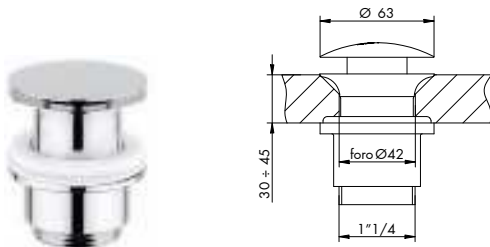

0136

SCARICO TONDO STOP&GO 1"1/4 CON FINESTRA TROPPO PIENO
"STOP AND GO" POP-UP WASTE 1"1/4 WITH WINDOW FOR WATER LEVEL

CROMATO
01-0136

ALTRE FINITURE
XX-0136 x M*

000088
01- cromato / XX- finitura

0136/1

SCARICO TONDO STOP&GO 1"1/4 SENZA FINESTRA TROPPO PIENO
"STOP AND GO" POP-UP WASTE 1"1/4 WITHOUT WINDOW FOR WATER LEVEL