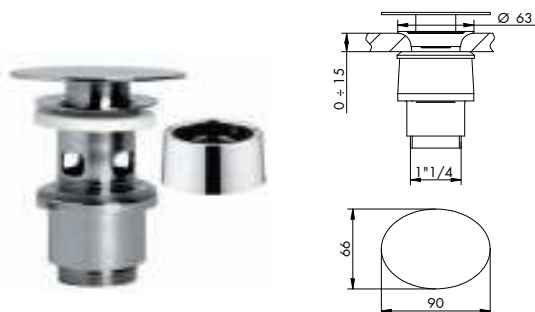

ALTRE FINITURE
XX-8036/1

x M*

805070
01- cromato / XX- finitura

8036/2

SCARICO OVALE STOP&GO 1"1/4 CON FINESTRA TROPPO PIENO + DISTANZIALE
 "STOP AND GO" POP-UP WASTE 1"1/4 OVAL SHAPE, SUITABLE FOR CRYSTAL BASIN WITH WINDOW FOR WATER LEVEL AND SPACE COLLAR