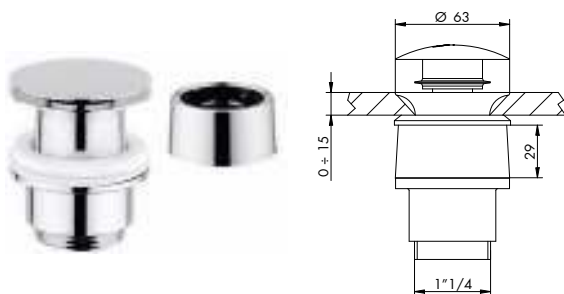

CROMATO
01-0136/2

ALTRE FINITURE
XX-0136/2 x M*

000024
01- cromato / XX- finitura

000088
01- cromato / XX- finitura

0136/3

SCARICO TONDO STOP&GO 1"1/4 SENZA FINESTRA TROPPO PIENO + DISTANZIALE
"STOP AND GO" POP-UP WASTE 1"1/4 SUITABLE FOR CRYSTAL BASIN WITH SPACE COLLAR WITHOUT WINDOW FOR WATER LEVEL