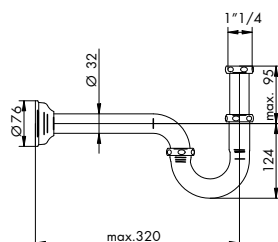

011/L

SIFONE PER LAVABO 1"1/4
SIPHON FOR LAVATORY 1"1/4

CROMATO	ALTRE FINITURE
01-011/L	XX-011/L x M*