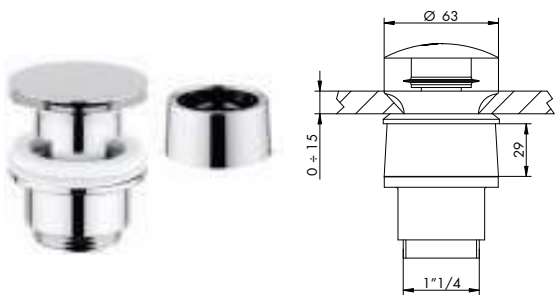

CROMATO
01-0136/1

ALTRE FINITURE
XX-0136/1 x M*

000088
01- cromato / XX- finitura

0136/2

SCARICO TONDO STOP&GO 1"1/4 CON FINESTRA TROPPO PIENO + DISTANZIALE
"STOP AND GO" POP-UP WASTE 1"1/4 SUITABLE FOR CRYSTAL BASIN WITH WINDOW FOR WATER LEVEL AND SPACE COLLAR