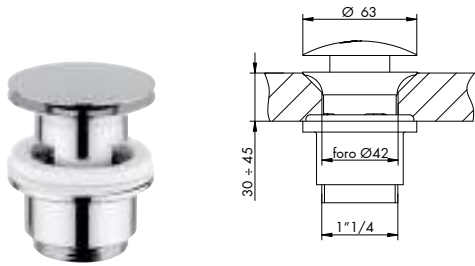

0136

SCARICO TONDO STOP&GO 1"1/4 CON FINESTRA TROPPO PIENO
"STOP AND GO" POP-UP WASTE 1"1/4 WITH WINDOW FOR WATER LEVEL

CROMATO
01-0136

ALTRE FINITURE
XX-0136 x M*

000088
01- cromato / XX- finitura

0136/1

SCARICO TONDO STOP&GO 1"1/4 SENZA FINESTRA TROPPO PIENO
"STOP AND GO" POP-UP WASTE 1"1/4 WITHOUT WINDOW FOR WATER LEVEL