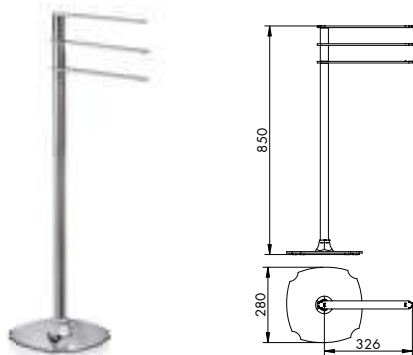

CROMATO		ALTRE FINITURE	
01-1862/45	€	XX-1862/45	€ x M*

ACCESSORI
BAGNO
STRESA
SUITE

1862/60

PORTASALVIETTE DA 60 CM C/SWAROVSKI
TOWEL RACK 60 CM WITH SWAROVSKI

CROMATO		ALTRE FINITURE	
01-1862/60	€	XX-1862/60	€ x M*

1859

PIANTANA PORTASALVIETTE C/SWAROVSKI
JOINTED TOWEL RACK WITH SWAROVSKI

CROMATO		ALTRE FINITURE	
01-1859	€	XX-1859	€ x M*

1859/2

PIANTANA PORTASALVIETTE, PORTAROTOLO E PORTASCOPINO C/SWAROVSKI
JOINTED TOWEL RACK, TOILET ROLL AND TOILET-BRUSH RACK WITH SWAROVSKI