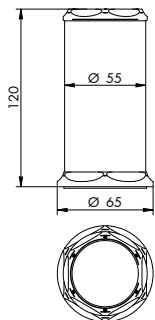

1852

BICCHIERE SINGOLO D'APPOGGIO C/SWAROVSKI
SINGLE STAND GLASS WITH SWAROVSKI

CROMATO		ALTRE FINITURE	
01-1852	€	XX-1852	€ x M*