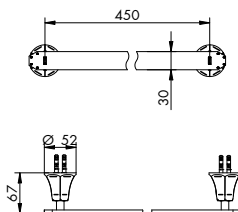

1862/45

PORTASALVIETTE DA 45 CM C/SWAROVSKI
TOWEL RACK 45 CM WITH SWAROVSKI

CROMATO		ALTRE FINITURE	
01-1862/45	€	XX-1862/45	€ x M*

ACCESSORI
BAGNO
STRESA
SUITE