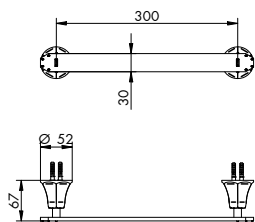

1862/30

PORTASALVIETTE DA 30 CM C/SWAROVSKI
TOWEL RACK 30 CM WITH SWAROVSKI

CROMATO		ALTRE FINITURE	
01-1862/30	€	XX-1862/30	€ x M*