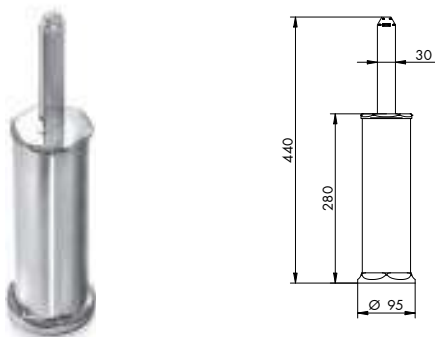

CROMATO		ALTRE FINITURE	
01-1859/2	€	XX-1859/2	€ x M*

073025

1864

PORTAROTOLO C/SWAROVSKI
TOILET-ROLL HOLDER WITH SWAROVSKI

CROMATO		ALTRE FINITURE	
01-1864	€	XX-1864	€ x M*

1866

PORTASCOPINO D'APPOGGIO C/SWAROVSKI
STANDING TOILET-BRUSH HOLDER WITH SWAROVSKI