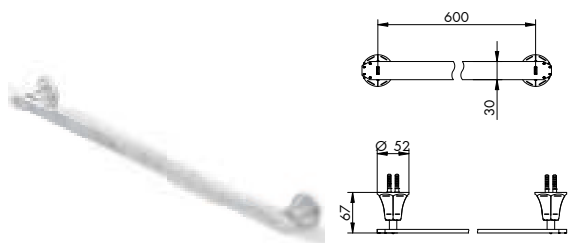

1862/60

PORTASALVIETTE DA 60 CM C/SWAROVSKI
TOWEL RACK 60 CM WITH SWAROVSKI

CROMATO		ALTRE FINITURE	
01-1862/60	€	XX-1862/60	€ x M*

1859

PIANTANA PORTASALVIETTE C/SWAROVSKI
JOINTED TOWEL RACK WITH SWAROVSKI