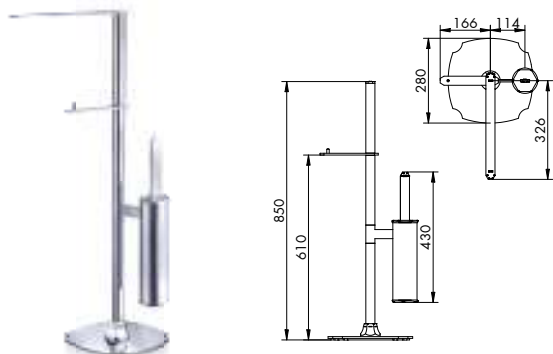

1859

PIANTANA PORTASALVIETTE C/SWAROVSKI
JOINTED TOWEL RACK WITH SWAROVSKI

CROMATO		ALTRE FINITURE	
01-1859	€	XX-1859	€ x M*

1859/2

PIANTANA PORTASALVIETTE, PORTAROTOLO E PORTASCOPINO C/SWAROVSKI
JOINTED TOWEL RACK, TOILET ROLL AND TOILET-BRUSH RACK WITH SWAROVSKI