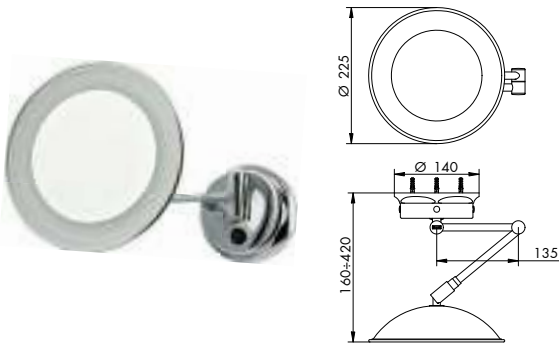

CROMATO		ALTRE FINITURE	
01-1859/2	€	XX-1859/2	€ x M*

073025

1864

PORTAROTOLO C/SWAROVSKI
TOILET-ROLL HOLDER WITH SWAROVSKI

CROMATO		ALTRE FINITURE	
01-1864	€	XX-1864	€ x M*

1866

PORTASCOPINO D'APPOGGIO C/SWAROVSKI
STANDING TOILET-BRUSH HOLDER WITH SWAROVSKI

CROMATO		ALTRE FINITURE	
01-1866	€	XX-1866	€ x M*

073025

1867/1

SPECCHIO INGRANDITORE CON LUCE C/SWAROVSKI
ENLARGER MIRROR WITH LIGHT FRAME WITH SWAROVSKI

CROMATO		ALTRE FINITURE	
01-1867/1	€	XX-1867/1	€ x M*