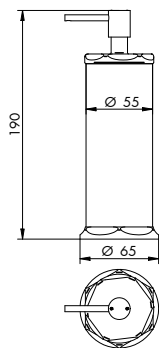

1854/1

DISPENSER D'APPOGGIO C/SWAROVSKI
STAND DISPENSER WITH SWAROVSKI

CROMATO		ALTRE FINITURE	
01-1854/1	€	XX-1854/1	€ x M*

POMPETTA EROGATRICE
COMPLETA
COMPLETE SPRINKLER PUMP
183003
01- cromato / XX- finitura