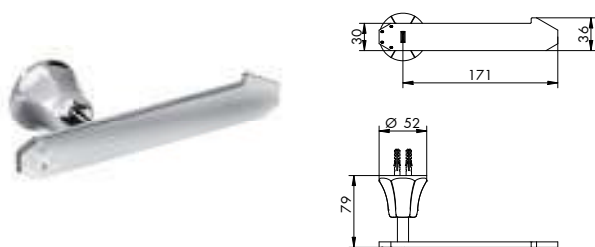

CROMATO		ALTRE FINITURE	
01-1864	€	XX-1864	€ x M*

1866

PORTASCOPINO D'APPOGGIO C/SWAROVSKI
STANDING TOILET-BRUSH HOLDER WITH SWAROVSKI