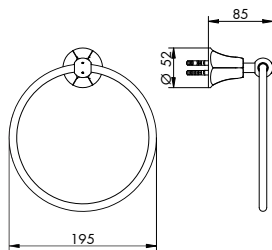

 POMPETTA EROGATRICE
COMPLETA
COMPLETE SPRINKLER PUMP
183003
01- cromato / XX- finitura

1860

PORTASALVIETTE AD ANELLO C/SWAROVSKI
TOWEL RING WITH SWAROVSKI

CROMATO		ALTRE FINITURE	
01-1860	€	XX-1860	€ x M*

1862/30

PORTASALVIETTE DA 30 CM C/SWAROVSKI
TOWEL RACK 30 CM WITH SWAROVSKI

CROMATO		ALTRE FINITURE	
01-1862/30	€	XX-1862/30	€ x M*

1862/45

PORTASALVIETTE DA 45 CM C/SWAROVSKI
TOWEL RACK 45 CM WITH SWAROVSKI