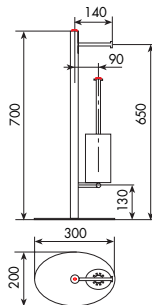

CROMATO	€
01-8359/1	€

ALTRE FINITURE	€	x M*
XX-8359/1	€	x M*

RICCIO
HEDGEHOG

803011

8362/30

PORTASALVIETTE DA 30 CM CON SWAROVSKI
TOWEL RACK 30 CM WITH SWAROVSKI