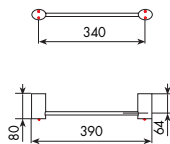

CROMATO	€
01-8362/30	€

ALTRE FINITURE	€	x M*
XX-8362/30	€	x M*

8362/45

PORTASALVIETTE DA 45 CM CON SWAROVSKI
TOWEL RACK 45 CM WITH SWAROVSKI

CROMATO	€
01-8362/45	€

ALTRE FINITURE	€	x M*
XX-8362/45	€	x M*

8362/60