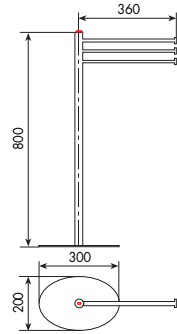

POMPETTA EROGATRICE
COMPLETA
COMPLETE SPRINKLER PUMP

833002

01- cromato / XX- finitura

8359

PIANTANA PORTASALVIETTE CON SWAROVSKI
JOINTED TOWEL RACK WITH SWAROVSKI

CROMATO	€
01-8359	€

ALTRE FINITURE	€	x M*
XX-8359	€	x M*