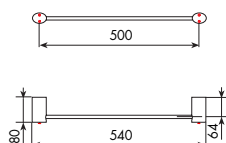

8359/1

PIANTANA PORTAROTOLO E PORTASCOPINO CON SWAROVSKI
JOINTED TOILET ROLL AND TOILET BRUSH RACK WITH SWAROVSKI

CROMATO	€
01-8359/1	€

ALTRE FINITURE	€	x M*
XX-8359/1	€	x M*

RICCIO
HEDGEHOG

803011

8362/30

PORTASALVIETTE DA 30 CM CON SWAROVSKI
TOWEL RACK 30 CM WITH SWAROVSKI

CROMATO	€
01-8362/30	€

ALTRE FINITURE	€	x M*
XX-8362/30	€	x M*

8362/45

PORTASALVIETTE DA 45 CM CON SWAROVSKI
TOWEL RACK 45 CM WITH SWAROVSKI

CROMATO	€
01-8362/45	€

ALTRE FINITURE	€	x M*
XX-8362/45	€	x M*

8362/60