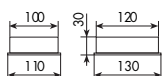

CROMATO		ALTRE FINITURE	
01-8054	€	XX-8054	€ x M*