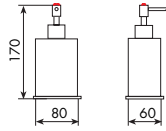

8370

DISPENSER D'APPOGGIO CON SWAROVSKI
STAND DISPENSER WITH SWAROVSKI

CROMATO	€
01-8370	€

ALTRE FINITURE	€	x M*
XX-8370	€	x M*

POMPETTA EROGATRICE
COMPLETA
COMPLETE SPRINKLER PUMP

833002

01- cromato / XX- finitura

8359

PIANTANA PORTASALVIETTE CON SWAROVSKI
JOINTED TOWEL RACK WITH SWAROVSKI