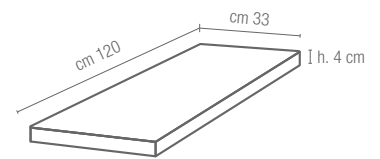

Gradino Step tread
 Nez de marche
Stufenplatte
 cm 30x30 - 11³/₄"x11³/₄"
 cm 45x45 - 17³/₄"x17³/₄"
 cm 30x60 - 11³/₄"x23⁵/₈"
 cm 30x120 - 11³/₄"x47¹/₄"

Gradone (assemblato)
 cm 120x33 - 47¹/₄"x13"

Angolare (assemblato)
 cm 120x33 - 47¹/₄"x13"