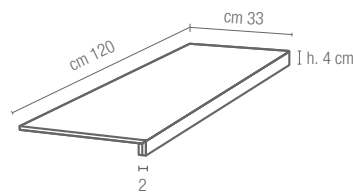

Gradino Step tread
 Nez de marche
Stufenplatte
 cm 30x30 - 11³/₄"x11³/₄"
 cm 45x45 - 17³/₄"x17³/₄"
 cm 30x60 - 11³/₄"x23⁵/₈"
 cm 30x120 - 11³/₄"x47¹/₄"

Gradone (assemblato)
 cm 120x33 - 47¹/₄"x13"

Angolare (assemblato)
 cm 120x33 - 47¹/₄"x13"