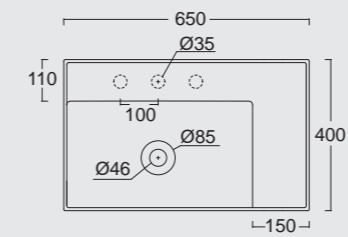

Cod. 31110101
Lavabo Hide 65x40
Hide washbasin 65x40