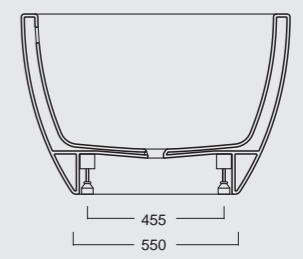

Cod. 22430101

Lavabo Form ø37 h15
Form washbasin ø37 h15

Colore nero matt
Black matt color

Cod. 22440101

Lavabo Form 60x35 h15
Form washbasin 60x35 h15

Form

Cod. VAFO
 Vasca Form in acrilico 190x90
 Form acrylic bathtub 190x90