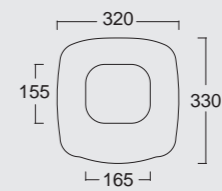

Cod. 28240101

Colonna in ceramica per lavabo Boheme 70
Ceramic pedestal for Boheme Washbasin 70