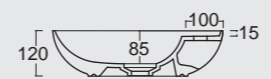

Cod. 22300101
Vaso sospeso Form senza brida
Form WC wall hung rimless

Cod. 22310101
Bidet sospeso Form
Form bidet wall hung

Cod. 22260101
Orinatoio sospeso Form
Form wall hung urinal

Cod. VAFO
Vasca Form in acrilico 190x90
Form acrylic bathtub 190x90