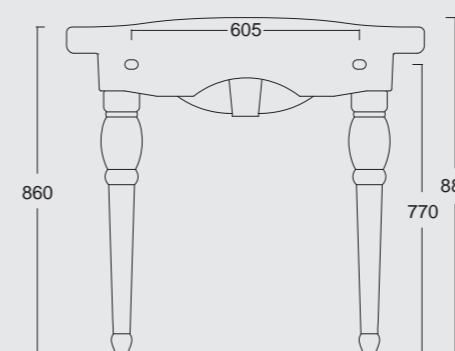

Cod. 28260101

Lavabo Consolle Boheme 95
Boheme Washbasin Consolle 95

Cod. 28270101

Gamba in ceramica per consolle Boheme 95
Boheme ceramic leg for Washbasin Consolle 95