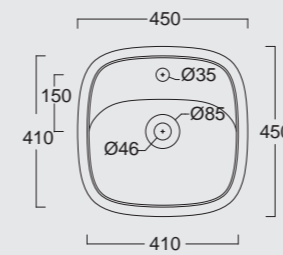

Cod. 33150101

Lavabo Nur Freestanding Plan
Nur washbasin Freestanding Plan