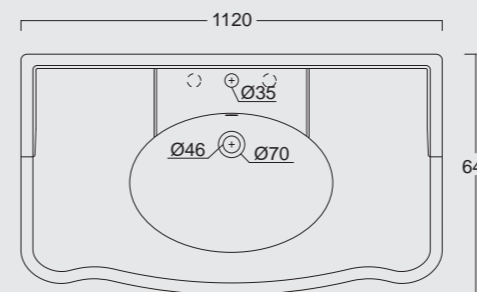

Cod. 28330101

Cassetta a zaino
Low level flushing

Cod. 28320101

Cassetta alta
High cistern flushing

Cod. 28250101

Lavabo Consolle Boheme 112
Boheme Washbasin Consolle 112

Cod. 28270101

Gamba in ceramica per consolle Boheme 112
Boheme ceramic leg for Washbasin Consolle 112