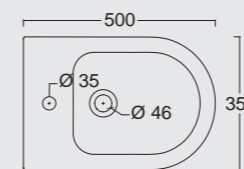

Bidet Form H50
Form bidet H50

Colore grigio matt
Grey matt color

Cod. 22300101

Vaso sospeso Form
Form WC wall hung

Cod. 22310101

Bidet sospeso Form
Form bidet wall hung

Cod. 22260101

Orinatoio sospeso Form
Form wall hung urinal