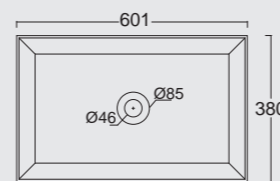

Lavabo Spy 61x46
Spy washbasin 61x46

Colore grigio matt
Grey matt color

NEW Cod. 34250101

Lavabo Spy Rectangular 60x37
Spy washbasin Rectangular 60x37

Colore verde Alpi matt
Alpi green matt color

NEW Cod. 34240101