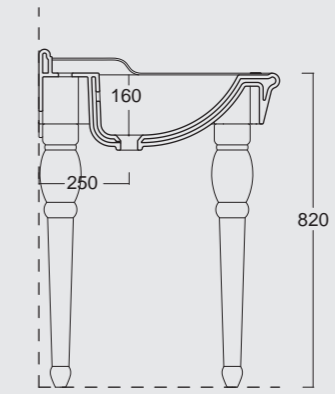

Cod. 28330101

Cassetta a zaino
Low level flushing

Cod. 28320101

Cassetta alta
High cistern flushing

Cod. 28250101

Lavabo Consolle Boheme 112
Boheme Washbasin Consolle 112

Cod. 28270101

Gamba in ceramica per consolle Boheme 112
Boheme ceramic leg for Washbasin Consolle 112