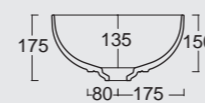

Cod. 22430101

Lavabo Form ø37 h15
Form washbasin ø37 h15

Colore nero matt
Black matt color

Cod. 22440101

Lavabo Form 60x35 h15
Form washbasin 60x35 h15

Form

Cod. VAFO
 Vasca Form in acrilico 190x90
 Form acrylic bathtub 190x90