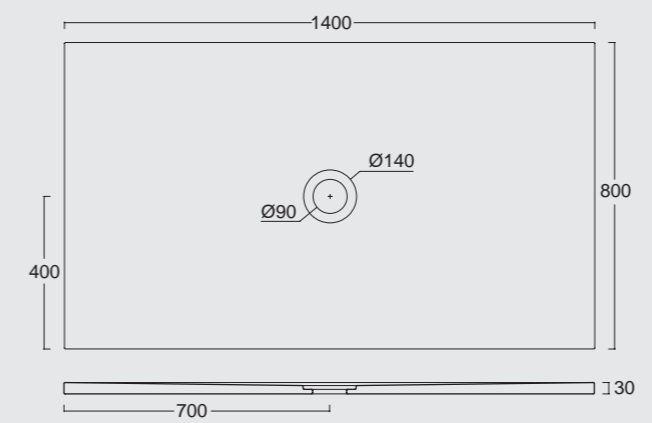

Cod. PD801403
Piatto doccia Form 80x140xh3
Form shower tray 80x140xh3