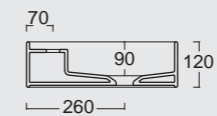

Cod. 31110101
Lavabo Hide 65x40
Hide washbasin 65x40