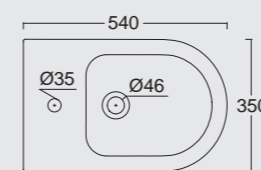

Cod. 22240101
Vaso Form
Form WC

Cod. 22250101
Bidet Form
Form bidet

Cod. 22240101TR
Vaso Form traslato
Form WC traslato

Colore nero matt
Black matt color

Cod. 22270101

Vaso Form H50
Form WC H50

Cod. 22280101