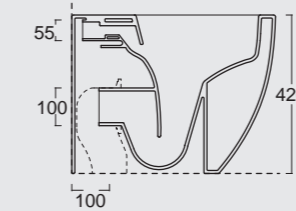

Cod. 22430101

Lavabo Form ø37 h15
Form washbasin ø37 h15

Colore nero matt
Black matt color

Cod. 22440101

Lavabo Form 60x35 h15
Form washbasin 60x35 h15

Form

Cod. VAFO
 Vasca Form in acrilico 190x90
 Form acrylic bathtub 190x90