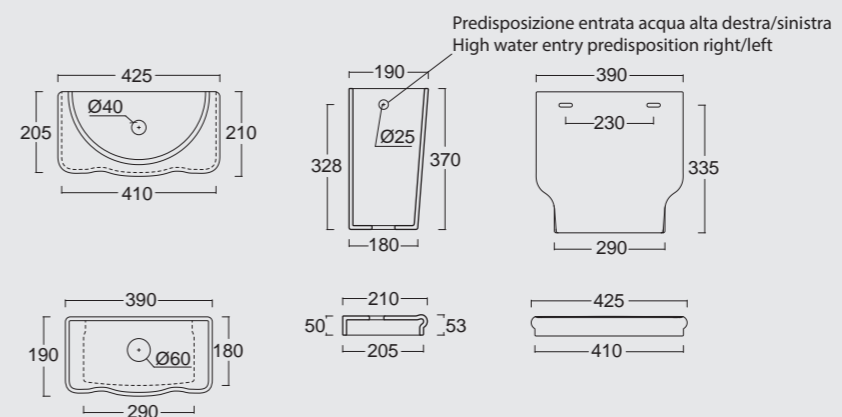

Cod. 28330101

Cassetta a zaino meccanismo non incluso
Low level flushing mechanism not included

Cod. 28320101

Cassetta alta meccanismo non incluso
High cistern. flushing mechanism not included

THE SHOWER TRAY