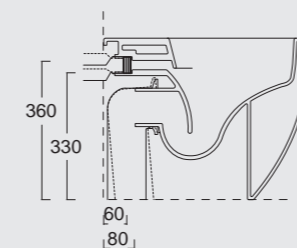

Cod. 22240101TR
Vaso Form traslato
Form WC traslato