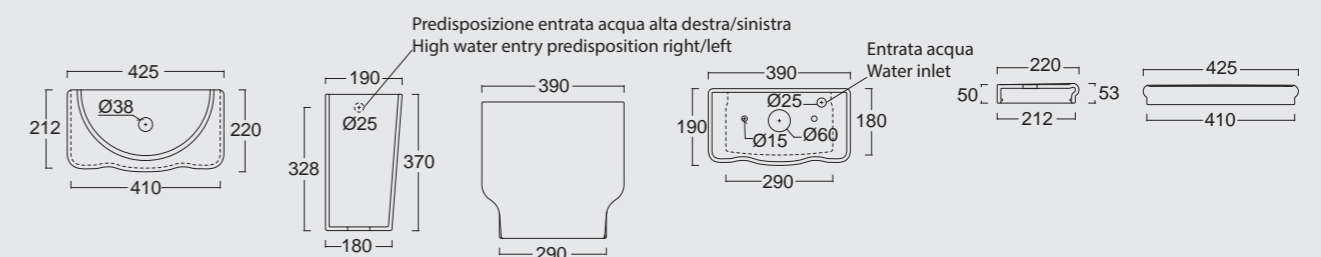

Cod. 28330101

Cassetta a zaino meccanismo non incluso
Low level flushing mechanism not included

Cod. 28320101

Cassetta alta meccanismo non incluso
High cistern. flushing mechanism not included

THE SHOWER TRAY