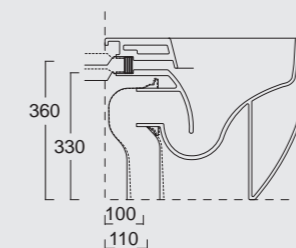

Cod. 22240101TR
Vaso Form traslato
Form WC traslato