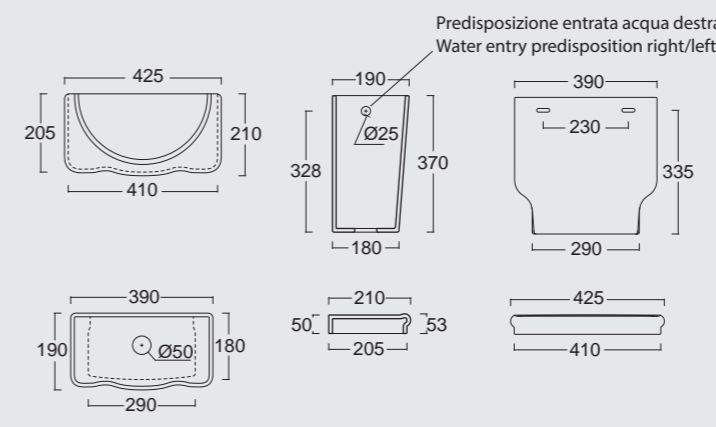

Cod. 28330101

Cassetta a zaino meccanismo non incluso
Low level flushing mechanism not included

Cod. 28320101

Cassetta alta meccanismo non incluso
High cistern. flushing mechanism not included

THE SHOWER TRAY