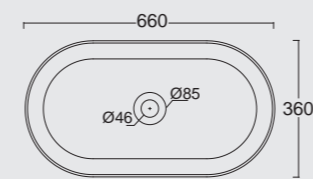

NEW Cod. 34240101

Lavabo Spy Oval 65x35
Spy washbasin Oval 65x35