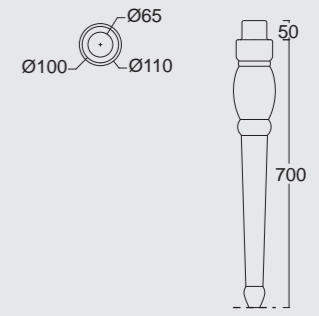

Cod. 28330101

Cassetta a zaino
Low level flushing

Cod. 28320101

Cassetta alta
High cistern flushing

Cod. 28250101

Lavabo Consolle Boheme 112
Boheme Washbasin Consolle 112

Cod. 28270101

Gamba in ceramica per consolle Boheme 112
Boheme ceramic leg for Washbasin Consolle 112