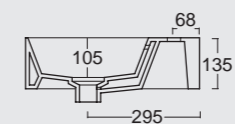

Colore sabbia matt
Sand matt color

NEW Cod. 34330101

Lavabo Spy 81x46
Spy washbasin 81x46