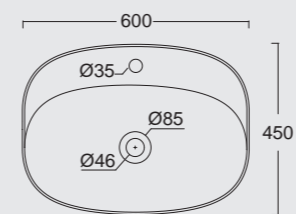

NEW Cod. 22480101
 Lavabo Form ø45
 Form washbasin ø45

Form

Colore nero matt
Black matt color

NEW Cod. 22470101

Lavabo Form Rettangolare 60x45
Form washbasin Rectangular 60x45

Colore sabbia matt
Sand matt color