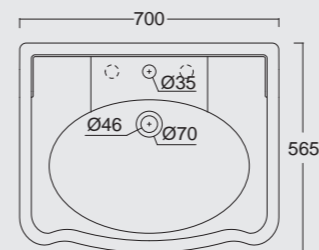

Cod. 28260101

Lavabo Consolle Boheme 95
Boheme Washbasin Consolle 95

Cod. 28270101

Gamba in ceramica per consolle Boheme 95
Boheme ceramic leg for Washbasin Consolle 95

Cod. 28230101

Lavabo Boheme 70
Boheme Washbasin 70