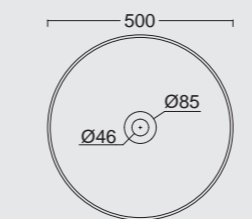

Colore caffè matt
Coffee matt color

Cod. 32160101

Lavabo Unica Round ø50 h30
Unica Round washbasin ø50 h30