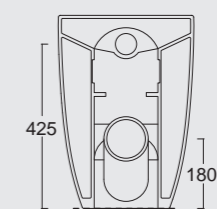

Cod. 22240101
Vaso Form
Form WC

Cod. 22250101
Bidet Form
Form bidet

Cod. 22240101TR
Vaso Form traslato
Form WC traslato

Colore nero matt
Black matt color

Cod. 22270101

Vaso Form H50
Form WC H50

Cod. 22280101