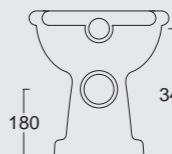

Cod. 28240101

Colonna in ceramica per lavabo Boheme 70
Ceramic pedestal for Boheme Washbasin 70

Cod. VABO
 Vasca Boheme in acrilico 190x90
 Acrylic Boheme bathtub 190x90

Cod. 28200101
Vaso boheme scarico a terra
WC boheme btw with p outlet