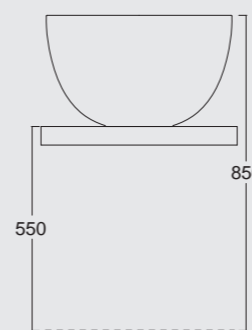

Colore caffè matt
Coffee matt color

Cod. 32160101

Lavabo Unica Round ø50 h30
Unica Round washbasin ø50 h30