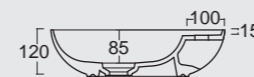

Colore nero matt
Black matt color

NEW Cod. 22470101

Lavabo Form Rettangolare 60x45
Form washbasin Rectangular 60x45