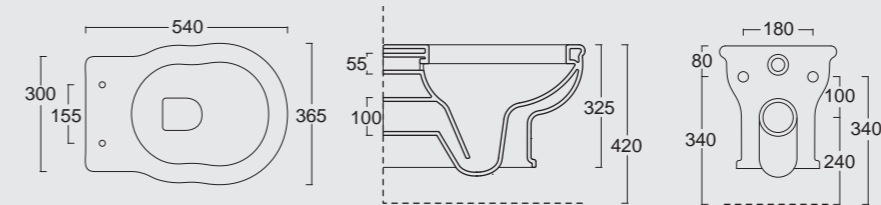

Cod. 28210101
Vaso boheme scarico a parete
WC boheme btw with s outlet

Cod. 28220101
Bidet Boheme monoforo
Bidet Boheme single tap hole

Cod. 28230101S
Vaso sospeso Boheme
Boheme wall hung WC

Cod. 28240101S
Bidet sospeso Boheme monoforo
Bidet Boheme single tap hole