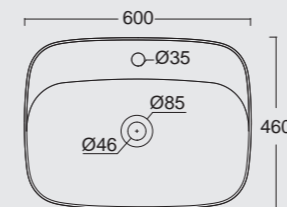

NEW Cod. 22480101
 Lavabo Form ø45
 Form washbasin ø45

Form

Colore nero matt
Black matt color

NEW Cod. 22470101

Lavabo Form Rettangolare 60x45
Form washbasin Rectangular 60x45

Colore sabbia matt
Sand matt color