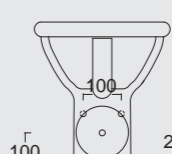

Cod. 28220101
Bidet Boheme monoforo
Bidet Boheme single tap hole