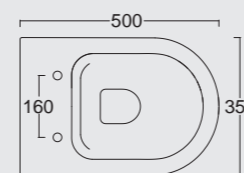

Bidet Form H50
Form bidet H50

Colore grigio matt
Grey matt color

Cod. 22300101

Vaso sospeso Form
Form WC wall hung

Cod. 22310101

Bidet sospeso Form
Form bidet wall hung

Cod. 22260101

Orinatoio sospeso Form
Form wall hung urinal