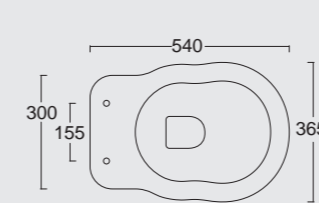

Cod. 28240101

Colonna in ceramica per lavabo Boheme 70
Ceramic pedestal for Boheme Washbasin 70

Cod. VABO
 Vasca Boheme in acrilico 190x90
 Acrylic Boheme bathtub 190x90

Cod. 28200101
Vaso boheme scarico a terra
WC boheme btw with p outlet