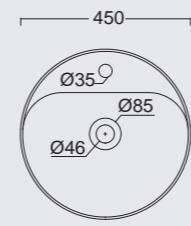

Cod. 22300101
Vaso sospeso Form senza brida
Form WC wall hung rimless

Cod. 22310101
Bidet sospeso Form
Form bidet wall hung

Cod. 22260101
Orinatoio sospeso Form
Form wall hung urinal

Cod. VAFO
Vasca Form in acrilico 190x90
Form acrylic bathtub 190x90