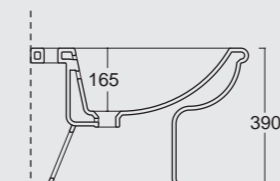

Cod. 28220101
Bidet Boheme monoforo
Bidet Boheme single tap hole