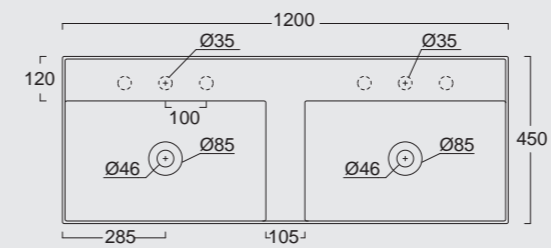

Cod. PA100H

Portasalviette Hide 100
Towel holder Hide 100

Hide

Hide

Colore grigio matt
Grey matt color

Cod. 31260101S

Lavabo Hide 120x45 sospeso
Hide washbasin 120x45 wall hung

Cod. PA120H