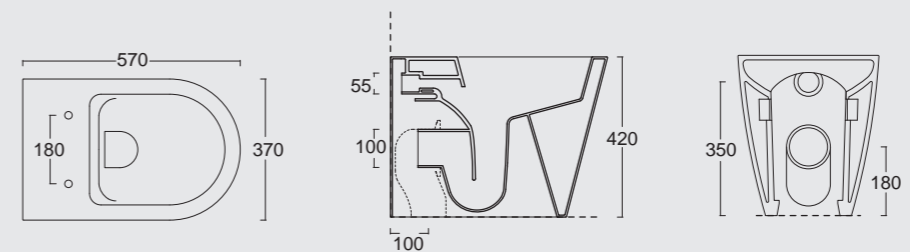

Cod. 26900101
Copertura ceramica Hide monoblocco
Ceramic Cover Hide for close coupled WC

Cod. 31200101
Bidet Hide Square
Hide bidet Square

Colore sabbia matt
Sand matt color

Cod. 31150101
Vaso Hide Round
Hide WC Round