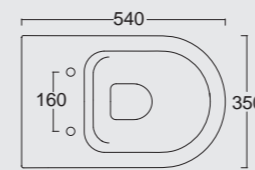

Cod. 22430101

Lavabo Form ø37 h15
Form washbasin ø37 h15

Colore nero matt
Black matt color

Cod. 22440101

Lavabo Form 60x35 h15
Form washbasin 60x35 h15

Form

Cod. VAFO
 Vasca Form in acrilico 190x90
 Form acrylic bathtub 190x90