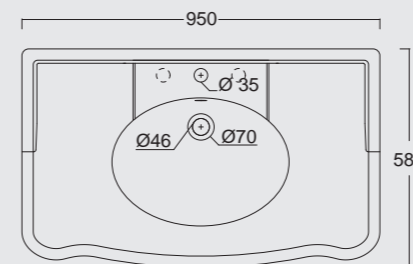

Cod. 28330101

Cassetta a zaino
Low level flushing

Cod. 28320101

Cassetta alta
High cistern flushing

Cod. 28250101

Lavabo Consolle Boheme 112
Boheme Washbasin Consolle 112

Cod. 28270101

Gamba in ceramica per consolle Boheme 112
Boheme ceramic leg for Washbasin Consolle 112