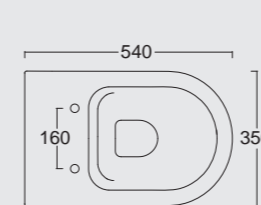

Cod. 22240101
Vaso Form
Form WC

Cod. 22250101
Bidet Form
Form bidet

Cod. 22240101TR
Vaso Form traslato
Form WC traslato

Colore nero matt
Black matt color

Cod. 22270101

Vaso Form H50
Form WC H50

Cod. 22280101