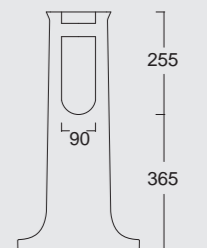

Cod. 28240101

Colonna in ceramica per lavabo Boheme 70
Ceramic pedestal for Boheme Washbasin 70