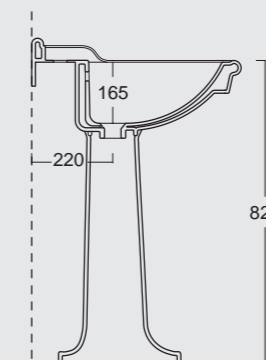

Cod. 28240101

Colonna in ceramica per lavabo Boheme 70
Ceramic pedestal for Boheme Washbasin 70