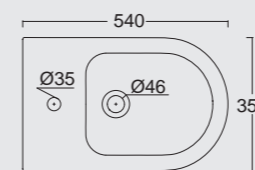

Cod. 22250101
Bidet Form
Form bidet