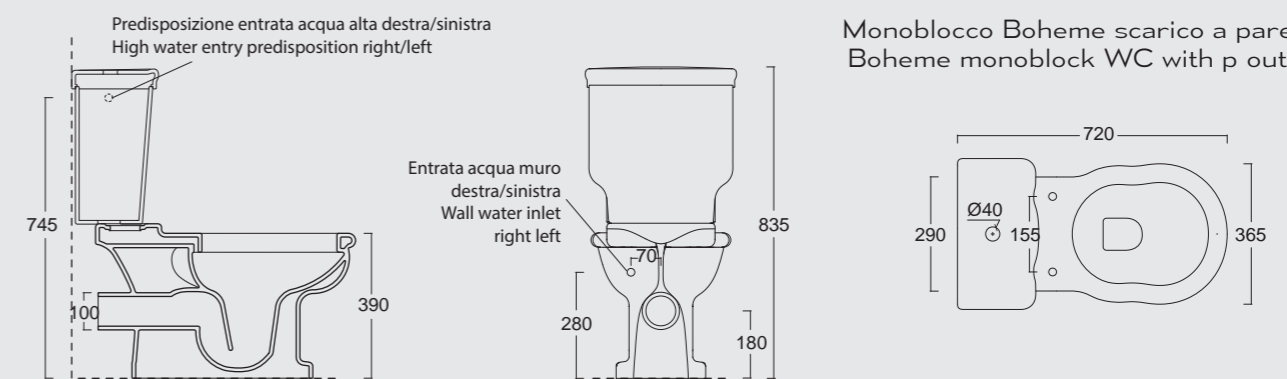

Cod. 28290101

Monoblocco Boheme scarico a parete
Boheme monoblock WC with p outlet