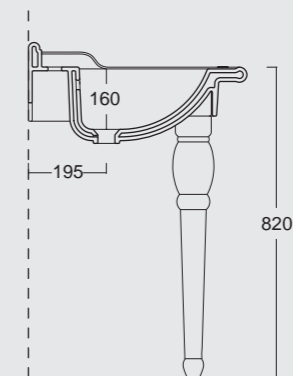

Cod. 28260101

Lavabo Consolle Boheme 95
Boheme Washbasin Consolle 95

Cod. 28270101

Gamba in ceramica per consolle Boheme 95
Boheme ceramic leg for Washbasin Consolle 95