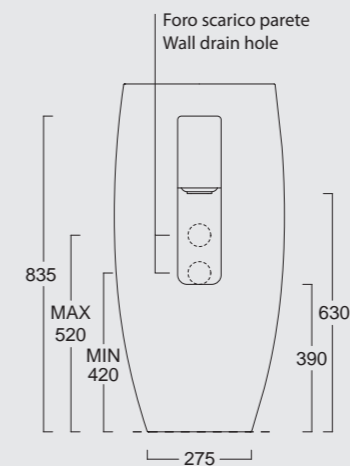

Cod. 33150101

Lavabo Nur Freestanding Plan
Nur washbasin Freestanding Plan