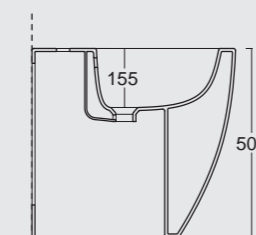

Cod. 22240101
Vaso Form
Form WC

Cod. 22250101
Bidet Form
Form bidet

Cod. 22240101TR
Vaso Form traslato
Form WC traslato

Colore nero matt
Black matt color

Cod. 22270101

Vaso Form H50
Form WC H50

Cod. 22280101