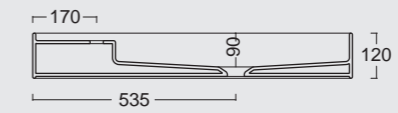

Cod. 31120101
Lavabo Hide Stadium
Hide washbasin Stadium