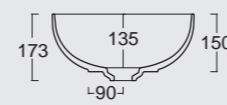

Form

Cod. 22430101

Lavabo Form ø37 h15
Form washbasin ø37 h15