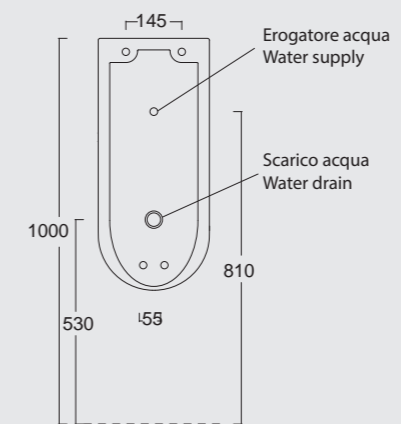

Cod. 22260101

Orinatoio sospeso Form
Form wall hung urinal

Cod. 22260101FC

Orinatoio sospeso Form con fotocellula
Form wall hung urinal with photo-cell