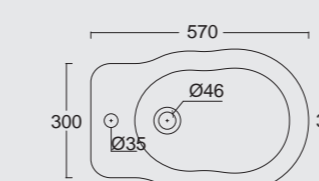

Cod. 28220101
Bidet Boheme monoforo
Bidet Boheme single tap hole