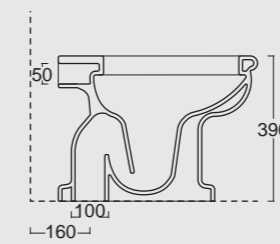

Cod. 28240101

Colonna in ceramica per lavabo Boheme 70
Ceramic pedestal for Boheme Washbasin 70

Cod. VABO
 Vasca Boheme in acrilico 190x90
 Acrylic Boheme bathtub 190x90

Cod. 28200101
Vaso boheme scarico a terra
WC boheme btw with p outlet