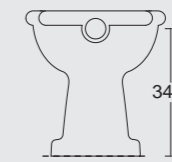

Cod. 28240101

Colonna in ceramica per lavabo Boheme 70
Ceramic pedestal for Boheme Washbasin 70

Cod. VABO
 Vasca Boheme in acrilico 190x90
 Acrylic Boheme bathtub 190x90

Cod. 28200101
Vaso boheme scarico a terra
WC boheme btw with p outlet