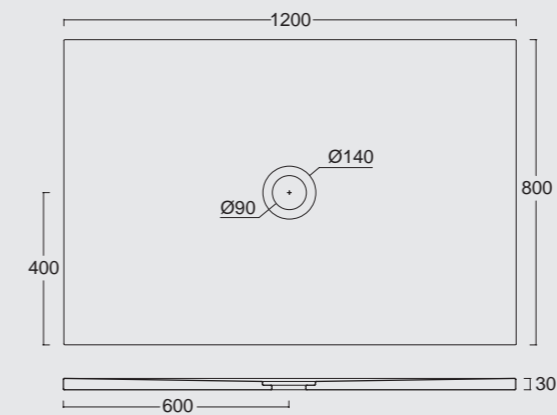

Cod. PD801203
Piatto doccia Form 80x120xh3
Form shower tray 80x120xh3