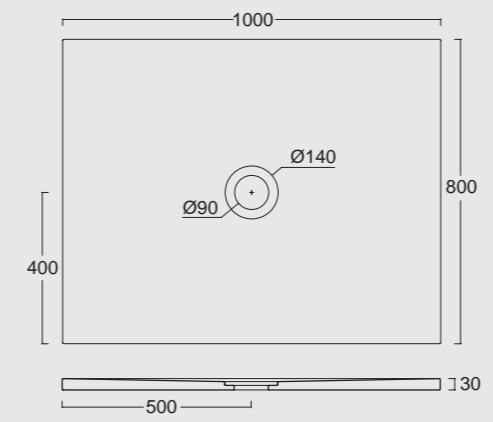

Cod. PD801003
Piatto doccia Form 80x100xh3
Form shower tray 80x100xh3