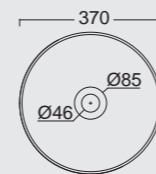

Form

Cod. 22430101

Lavabo Form ø37 h15
Form washbasin ø37 h15