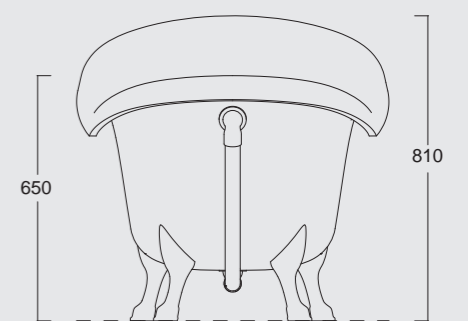

Cod. 28240101

Colonna in ceramica per lavabo Boheme 70
Ceramic pedestal for Boheme Washbasin 70

Cod. VABO
 Vasca Boheme in acrilico 190x90
 Acrylic Boheme bathtub 190x90

Cod. 28200101
Vaso boheme scarico a terra
WC boheme btw with p outlet