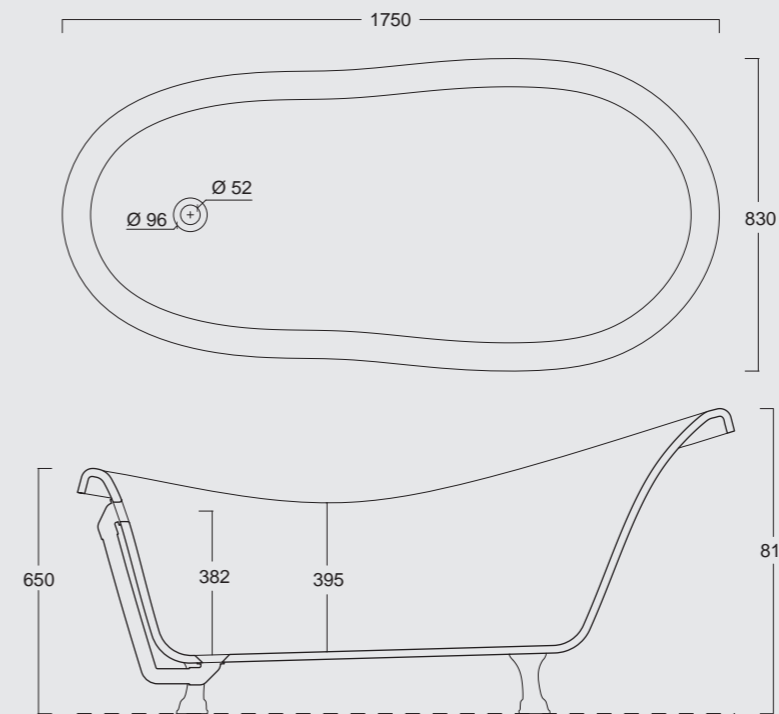

Cod. VABO
Vasca Boheme in acrilico 190x90
Acrylic Boheme bathtub 190x90