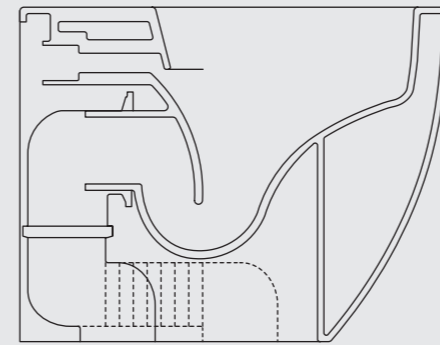

TRASLATO SENZA BRIDA TRASLATO RIMLESS

Comodità e praticità, il "traslato" di Alice Ceramica si adatta a tutti gli scarichi e a tutte le abitazioni. Una soluzione dinamica per portare le collezioni Alice Ceramica in ogni casa, indipendentemente dai limiti tecnici e strutturali.

Comfort and practicality, the "traslato" is suitable for all pre-existing plumbing and houses. A dynamic solution to bring Alice Ceramica's collections in every house regardless of its structural constrains.