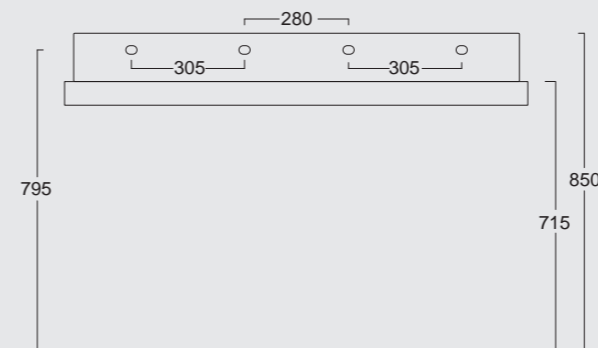

Cod. 31260101S

Lavabo Hide 120x45 sospeso
Hide washbasin 120x45 wall hung

Cod. PA120H

Portasalviette Hide 120
Towel holder Hide 120