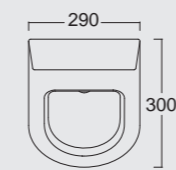

Bidet Form H50
Form bidet H50

Colore grigio matt
Grey matt color

Cod. 22300101

Vaso sospeso Form
Form WC wall hung

Cod. 22310101

Bidet sospeso Form
Form bidet wall hung

Cod. 22260101

Orinatoio sospeso Form
Form wall hung urinal