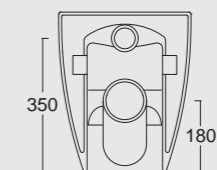

Cod. 22430101

Lavabo Form ø37 h15
Form washbasin ø37 h15

Colore nero matt
Black matt color

Cod. 22440101

Lavabo Form 60x35 h15
Form washbasin 60x35 h15

Form

Cod. VAFO
 Vasca Form in acrilico 190x90
 Form acrylic bathtub 190x90