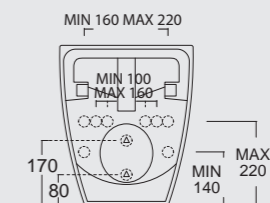

Cod. 22240101TR
Vaso Form traslato
Form WC traslato

Cod. 22250101
Bidet Form
Form bidet