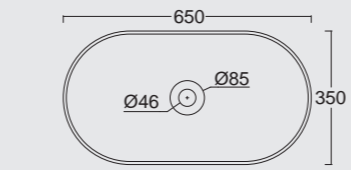

Cod. 31120101
Lavabo Hide Stadium
Hide washbasin Stadium