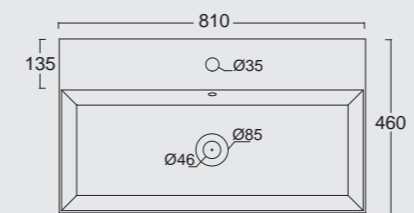

NEW Cod. 34330101

Lavabo Spy 81x46
Spy washbasin 81x46