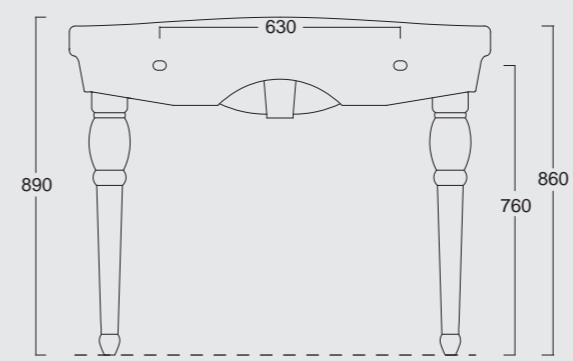

Cod. 28330101

Cassetta a zaino
Low level flushing

Cod. 28320101

Cassetta alta
High cistern flushing

Cod. 28250101

Lavabo Consolle Boheme 112
Boheme Washbasin Consolle 112

Cod. 28270101

Gamba in ceramica per consolle Boheme 112
Boheme ceramic leg for Washbasin Consolle 112