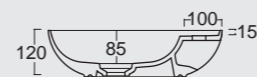

NEW Cod. 22460101

Lavabo Form Ovale 60x45
Form washbasin Ovale 60x45