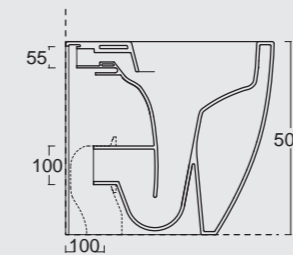

Cod. 22240101
Vaso Form
Form WC

Cod. 22250101
Bidet Form
Form bidet

Cod. 22240101TR
Vaso Form traslato
Form WC traslato

Colore nero matt
Black matt color

Cod. 22270101

Vaso Form H50
Form WC H50

Cod. 22280101