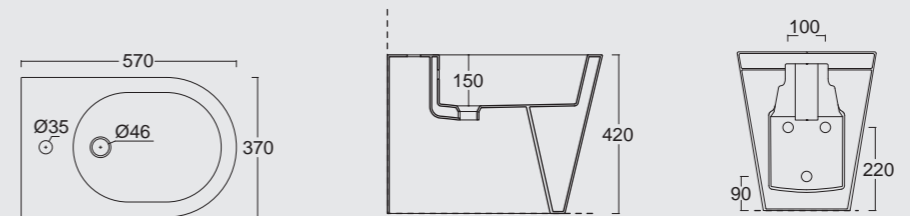

Cod. 26900101
Copertura ceramica Hide monoblocco
Ceramic Cover Hide for close coupled WC

Cod. 31200101
Bidet Hide Square
Hide bidet Square

Colore sabbia matt
Sand matt color

Cod. 31150101
Vaso Hide Round
Hide WC Round