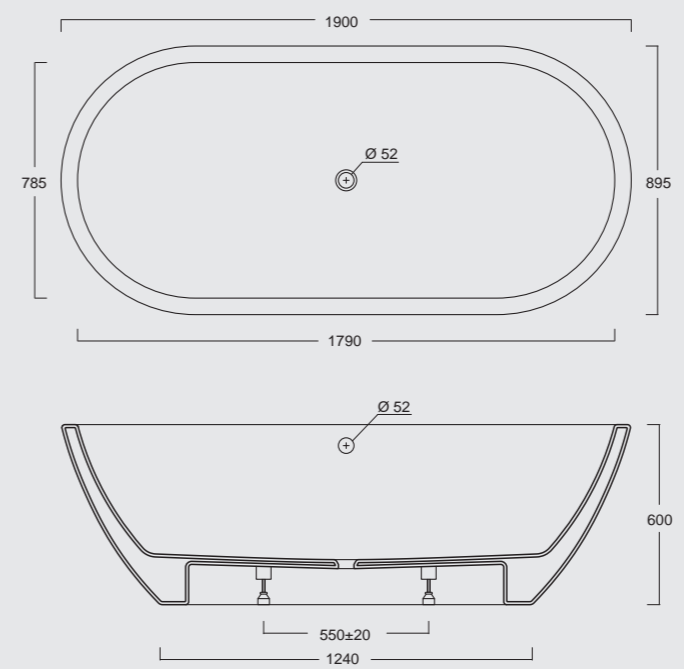

Cod. 22430101

Lavabo Form ø37 h15
Form washbasin ø37 h15

Colore nero matt
Black matt color

Cod. 22440101

Lavabo Form 60x35 h15
Form washbasin 60x35 h15

Form

Cod. VAFO
 Vasca Form in acrilico 190x90
 Form acrylic bathtub 190x90