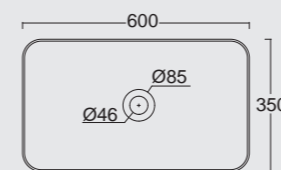

NEW Cod. 22460101

Lavabo Form Ovale 60x45
Form washbasin Ovale 60x45

Cod. 22420101
Lavabo Form ø45
Form washbasin ø45

Colore grigio matt
Grey matt color

Cod. 22410101

Lavabo Form 60x35
Form washbasin 60x35