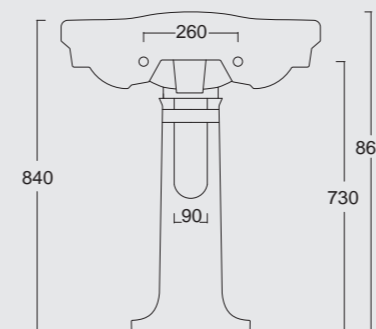

Cod. 28240101

Colonna in ceramica per lavabo Boheme 70
Ceramic pedestal for Boheme Washbasin 70