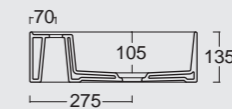

Cod. PA100H

Portasalviette Hide 100
Towel holder Hide 100

Hide

Hide

Colore grigio matt
Grey matt color

Cod. 31260101S

Lavabo Hide 120x45 sospeso
Hide washbasin 120x45 wall hung

Cod. PA120H