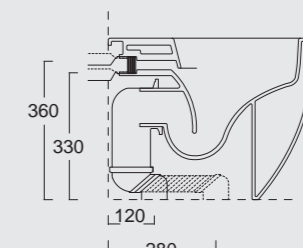

Cod. 22240101TR
Vaso Form traslato
Form WC traslato