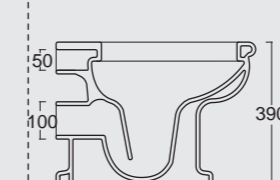

Cod. 28240101

Colonna in ceramica per lavabo Boheme 70
Ceramic pedestal for Boheme Washbasin 70

Cod. VABO
 Vasca Boheme in acrilico 190x90
 Acrylic Boheme bathtub 190x90

Cod. 28200101
Vaso boheme scarico a terra
WC boheme btw with p outlet