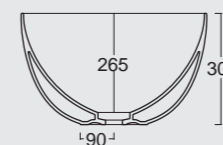

Colore caffè matt
Coffee matt color

Cod. 32160101

Lavabo Unica Round ø50 h30
Unica Round washbasin ø50 h30