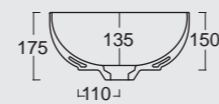

Form

Cod. 22450101

Lavabo Form Rettangolare 60x37 h15
Form washbasin Rettangolare 60x37 h15