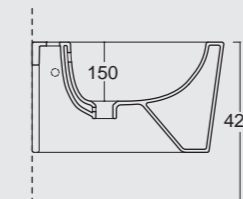

Bidet Form H50
Form bidet H50

Colore grigio matt
Grey matt color

Cod. 22300101

Vaso sospeso Form
Form WC wall hung

Cod. 22310101

Bidet sospeso Form
Form bidet wall hung

Cod. 22260101

Orinatoio sospeso Form
Form wall hung urinal