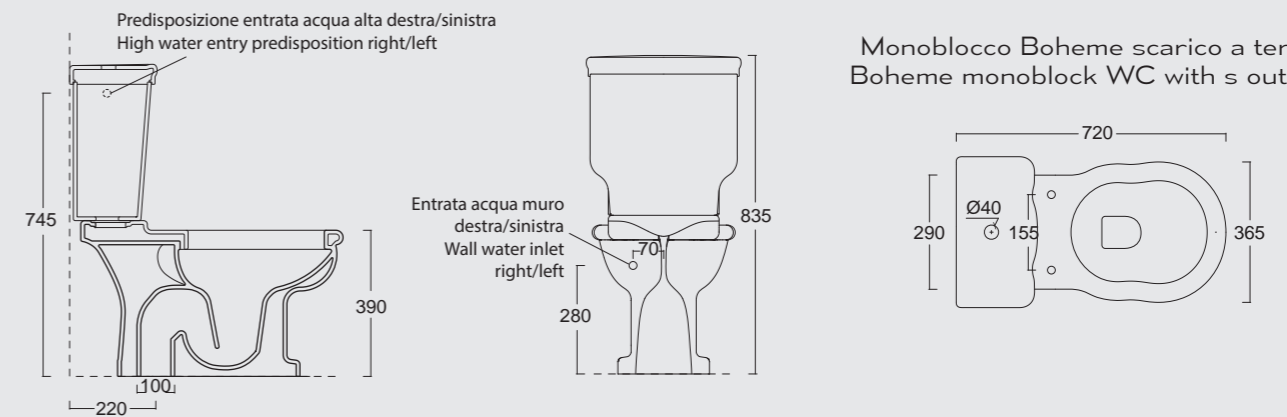

Cod. 28280101

Monoblocco Boheme scarico a terra
Boheme monoblock WC with s outlet