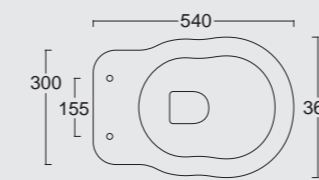

Cod. 28240101

Colonna in ceramica per lavabo Boheme 70
Ceramic pedestal for Boheme Washbasin 70

Cod. VABO
 Vasca Boheme in acrilico 190x90
 Acrylic Boheme bathtub 190x90

Cod. 28200101
Vaso boheme scarico a terra
WC boheme btw with p outlet