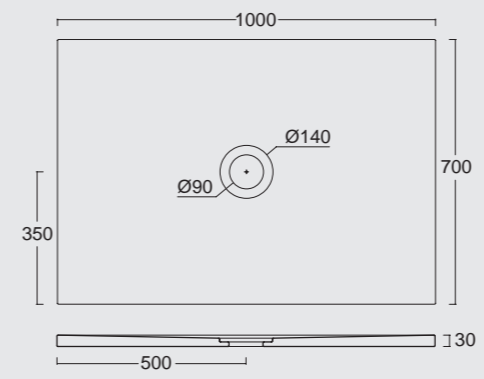

Cod. 28330101

Cassetta a zaino meccanismo non incluso
Low level flushing mechanism not included

Cod. 28320101

Cassetta alta meccanismo non incluso
High cistern. flushing mechanism not included

THE SHOWER TRAY