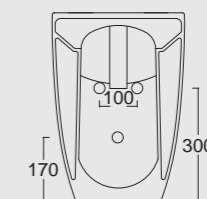

Cod. 22240101
Vaso Form
Form WC

Cod. 22250101
Bidet Form
Form bidet

Cod. 22240101TR
Vaso Form traslato
Form WC traslato

Colore nero matt
Black matt color

Cod. 22270101

Vaso Form H50
Form WC H50

Cod. 22280101