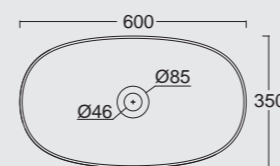

Cod. 22430101

Lavabo Form ø37 h15
Form washbasin ø37 h15

Colore nero matt
Black matt color

Cod. 22440101

Lavabo Form 60x35 h15
Form washbasin 60x35 h15

Form

Cod. VAFO
 Vasca Form in acrilico 190x90
 Form acrylic bathtub 190x90