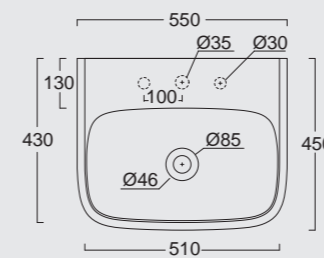

Cod. 33180101
Lavabo Nur 55x45
Nur washbasin 55x45