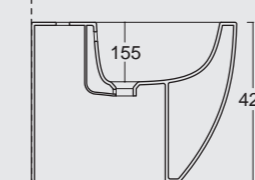

Cod. 22250101
Bidet Form
Form bidet