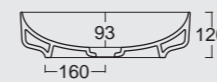

Cod. 22420101
Lavabo Form ø45
Form washbasin ø45